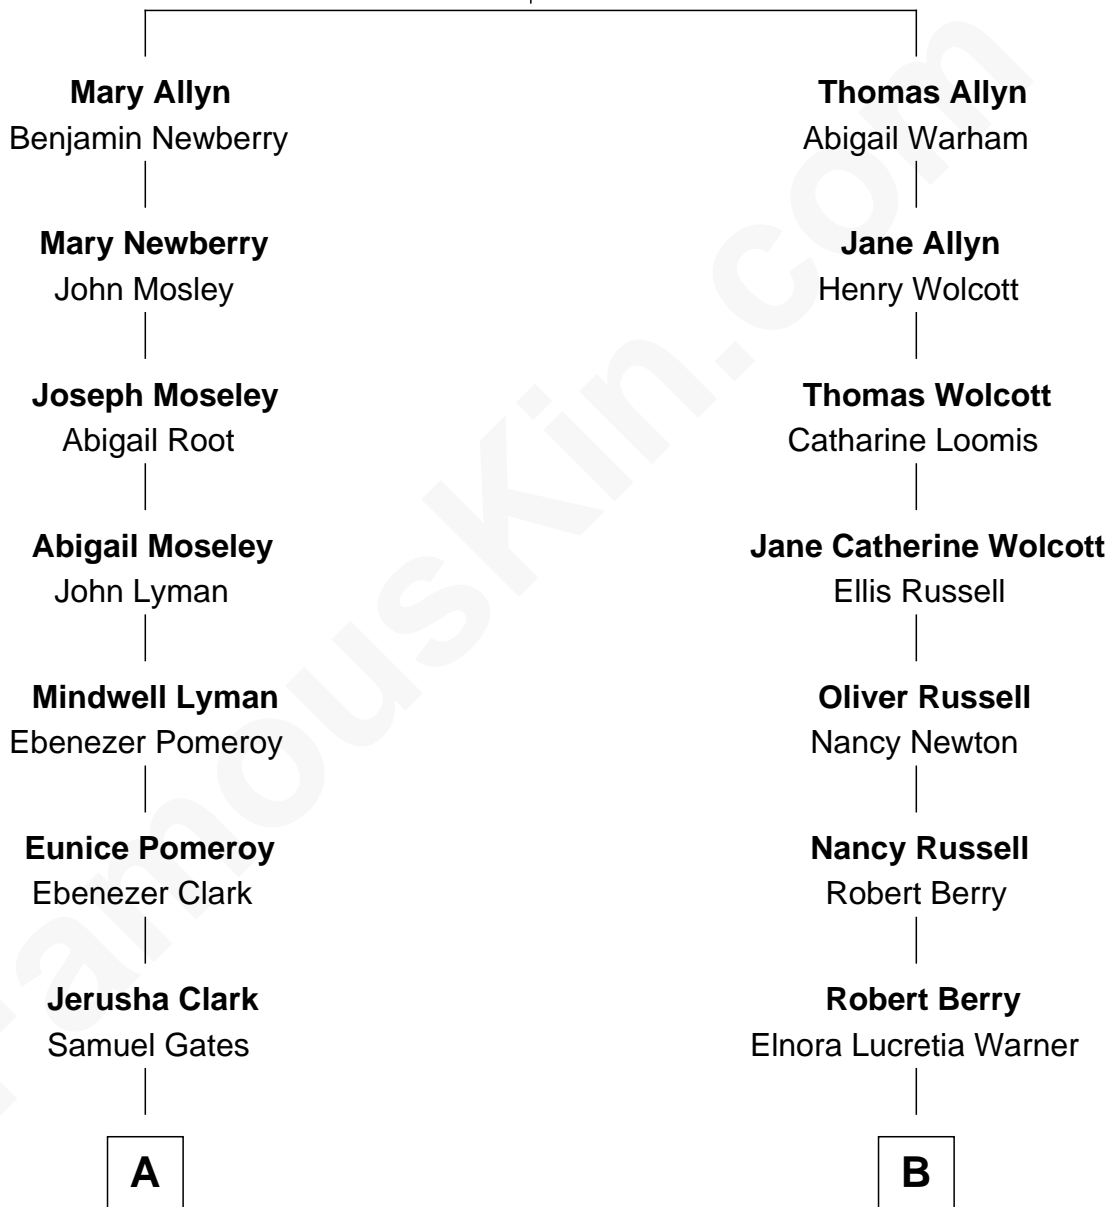

## Relationship Chart of

### Bess (Wallace) Truman

*First Lady of President Harry S Truman*

10th cousin of

### Mitt Romney

*70th Governor of Massachusetts*

**Matthew Allyn**

Margaret Wyatt

**A**

**George William Gates**

Sarah D. Todd

**George Porterfield Gates**

Elizabeth Emery

**Margaret Elizabeth Gates**

David Willick Wallace

**Bess (Wallace) Truman**

*First Lady of Harry Truman*

**B**

**Rosetta Mary Berry**

Charles Edward Robison