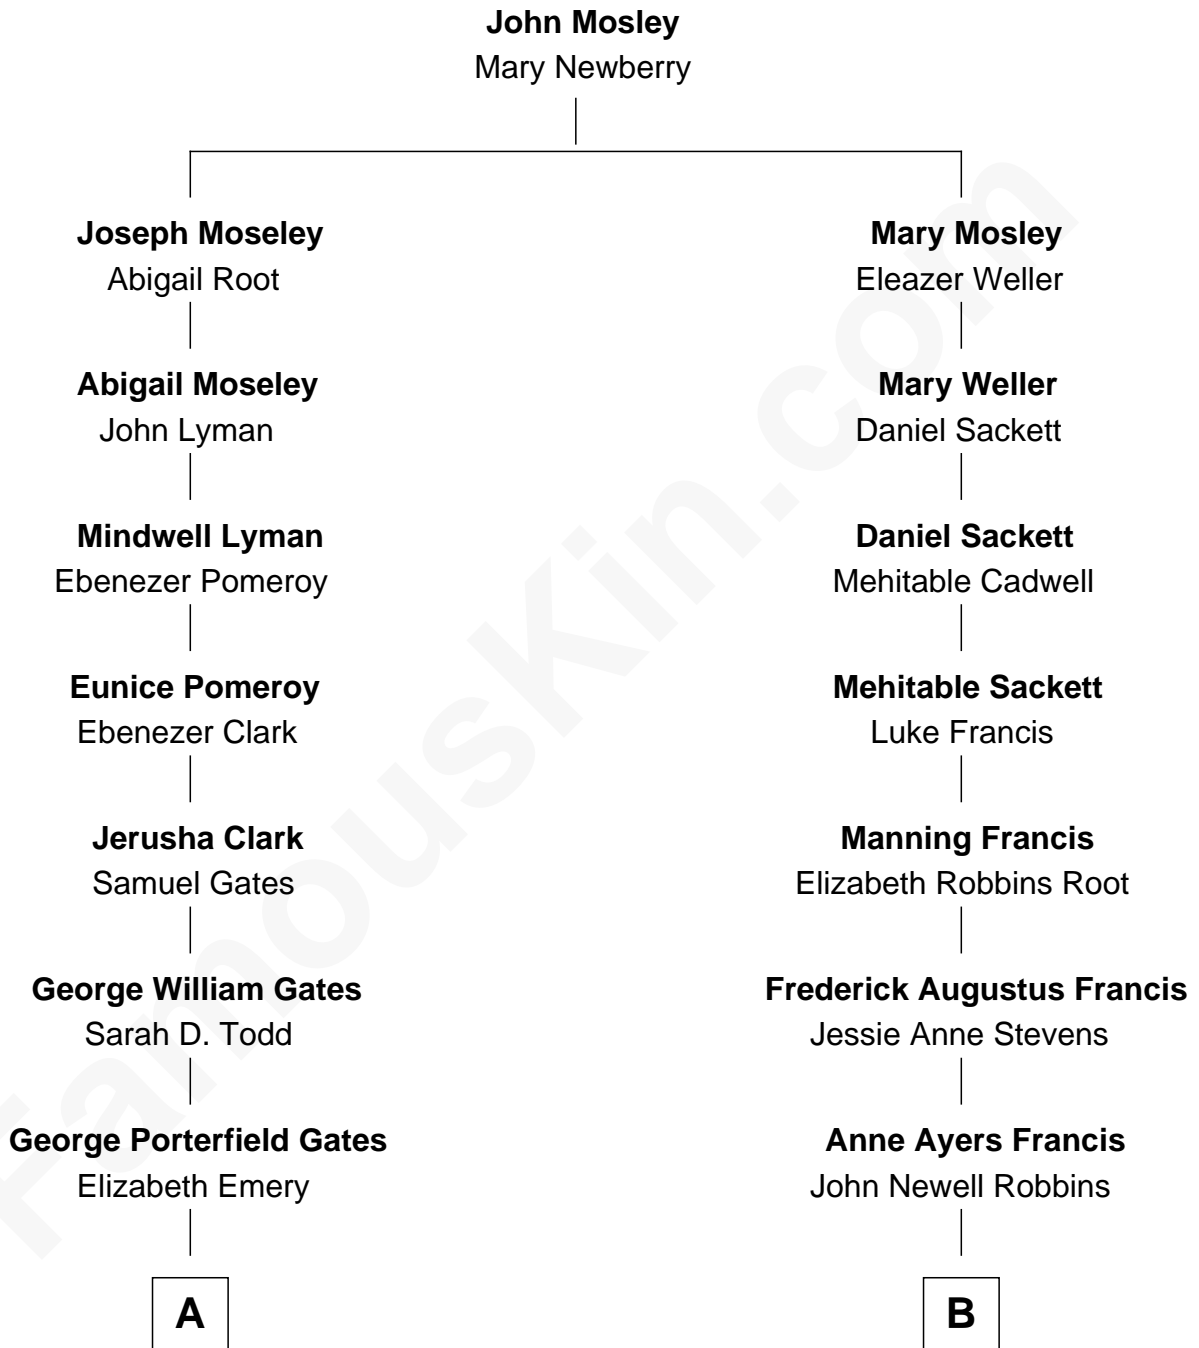

FamousKin.com
Relationship Chart of
Bess (Wallace) Truman

First Lady of President Harry S Truman

8th cousin of

Nancy (Davis) Reagan

First Lady of President Ronald Reagan

A

Margaret Elizabeth Gates

David Willick Wallace

Bess (Wallace) Truman

First Lady of Harry Truman

B

Kenneth Seymour Robbins

Edith Prescott Lockett

Nancy (Davis) Reagan

First Lady of Ronald Reagan

FamousKin.com