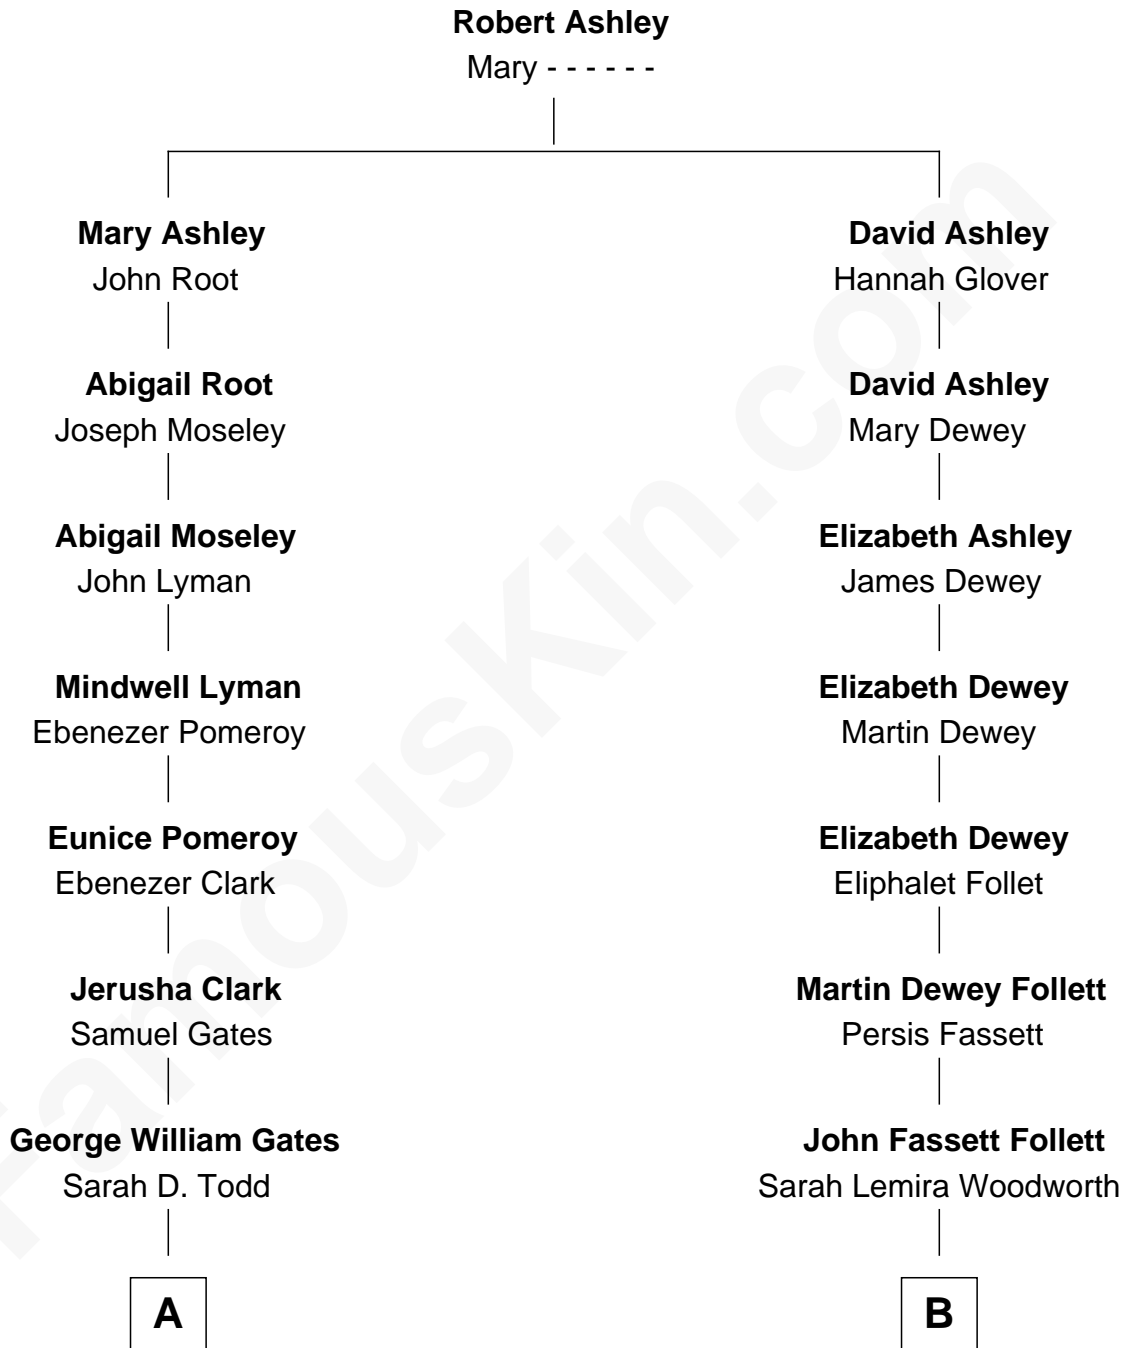

## Relationship Chart of

### Bess (Wallace) Truman

*First Lady of President Harry S Truman*

9th cousin 1 time removed of

**Dewey F. Bartlett**

*19th Governor of Oklahoma*

**A**

**George Porterfield Gates**

Elizabeth Emery