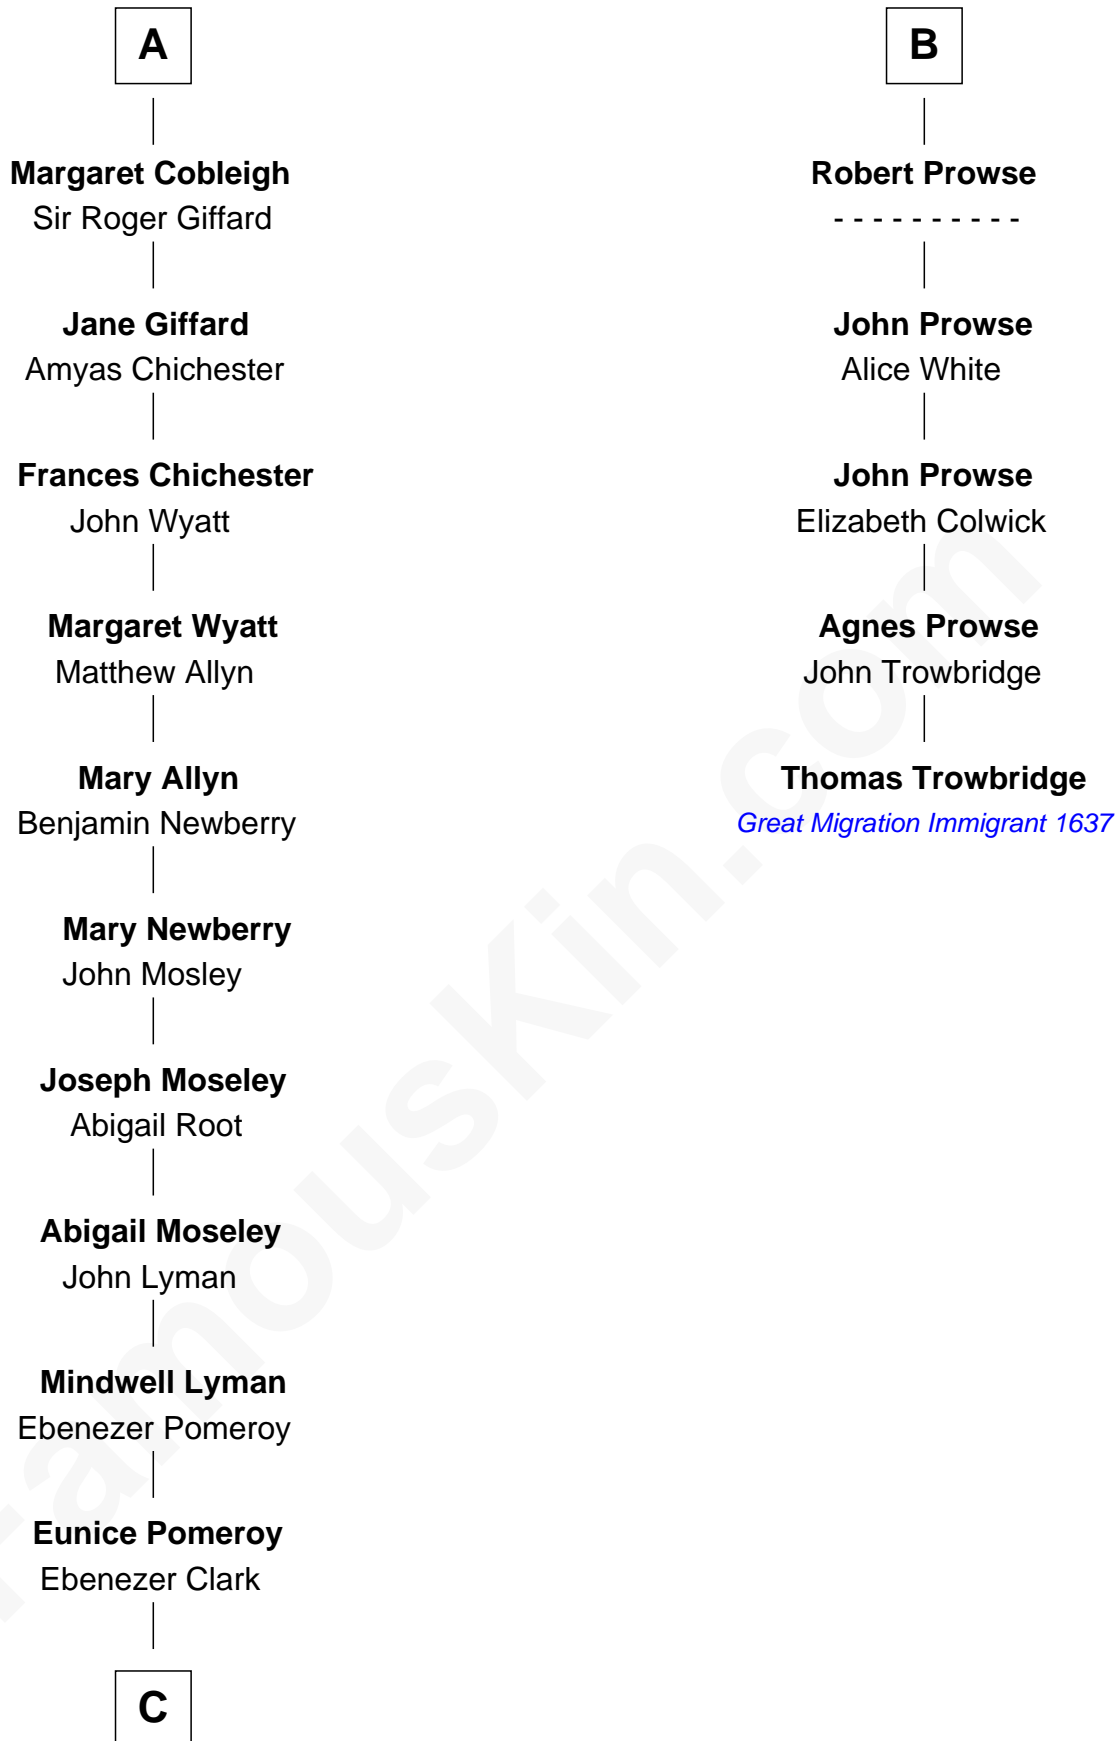

## Relationship Chart of

### Bess (Wallace) Truman

First Lady of President Harry S Truman

11th cousin 10 times removed of

### Thomas Trowbridge

(c1600 - 1672/3) Great Migration Immigrant 1637

**Sir Humphrey de Beauchamp**

Sibyl Oliver

**C**

—  
**Jerusha Clark**  
Samuel Gates

—  
**George William Gates**  
Sarah D. Todd

—  
**George Porterfield Gates**  
Elizabeth Emery

—  
**Margaret Elizabeth Gates**  
David Willick Wallace

—  
**Bess (Wallace) Truman**  
*First Lady of Harry Truman*

FamousKin.com