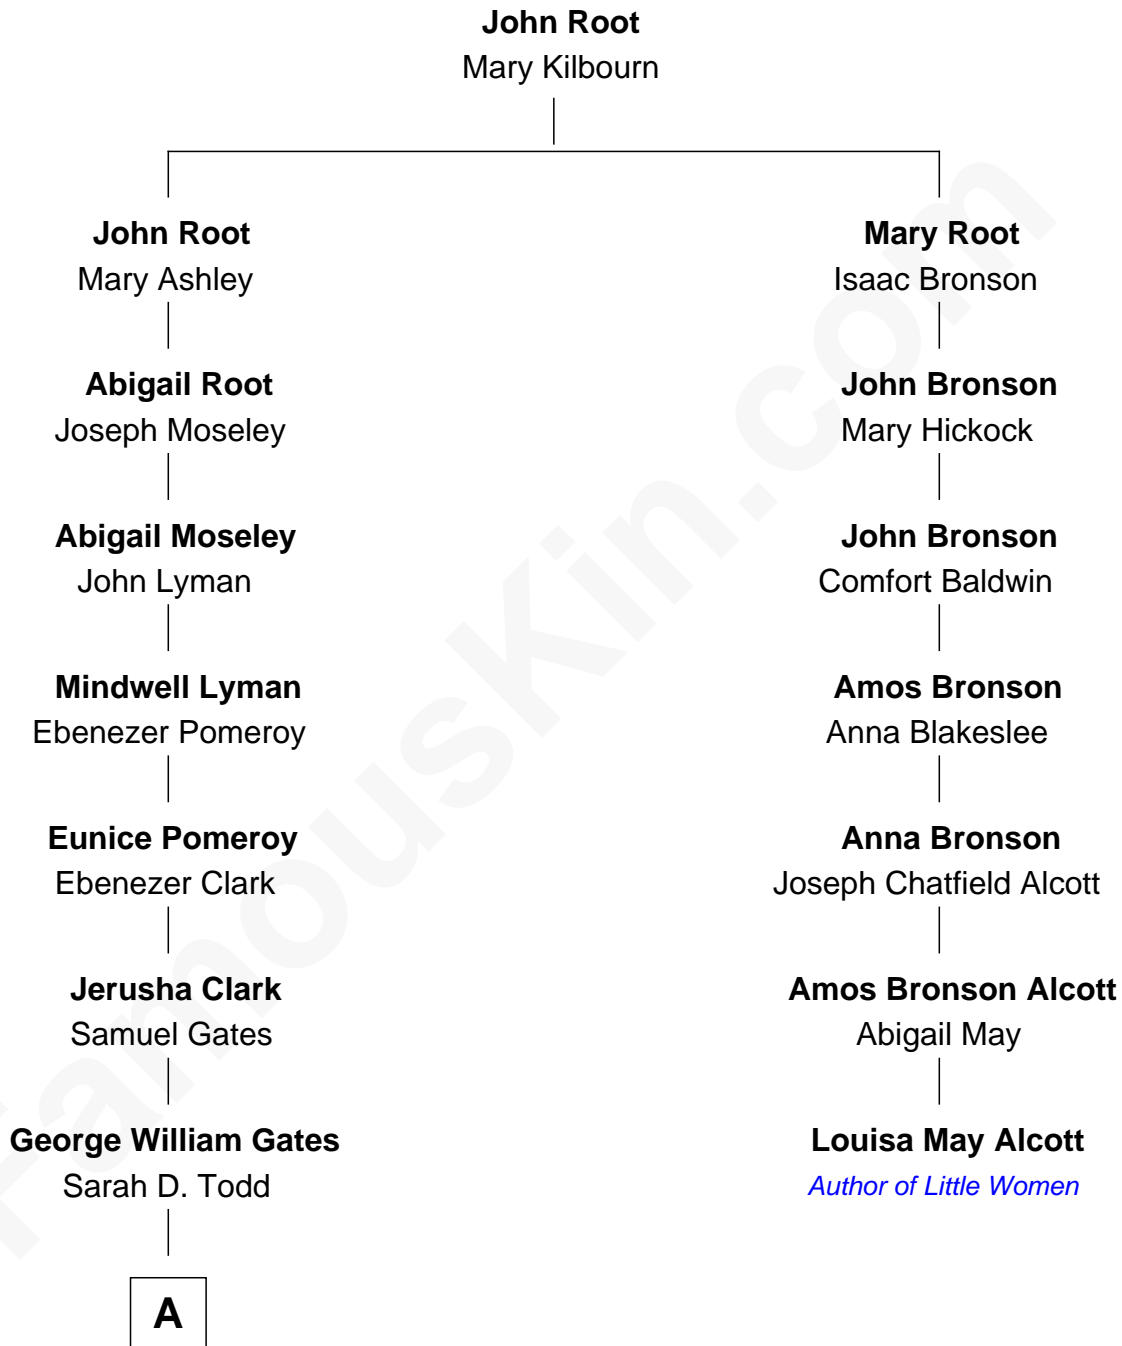

FamousKin.com

Relationship Chart of

Bess (Wallace) Truman

First Lady of President Harry S Truman

6th cousin 3 times removed of

Louisa May Alcott

Author of Little Women

A

George Porterfield Gates

Elizabeth Emery

Margaret Elizabeth Gates

David Willick Wallace

Bess (Wallace) Truman

First Lady of Harry Truman

FamousKin.com