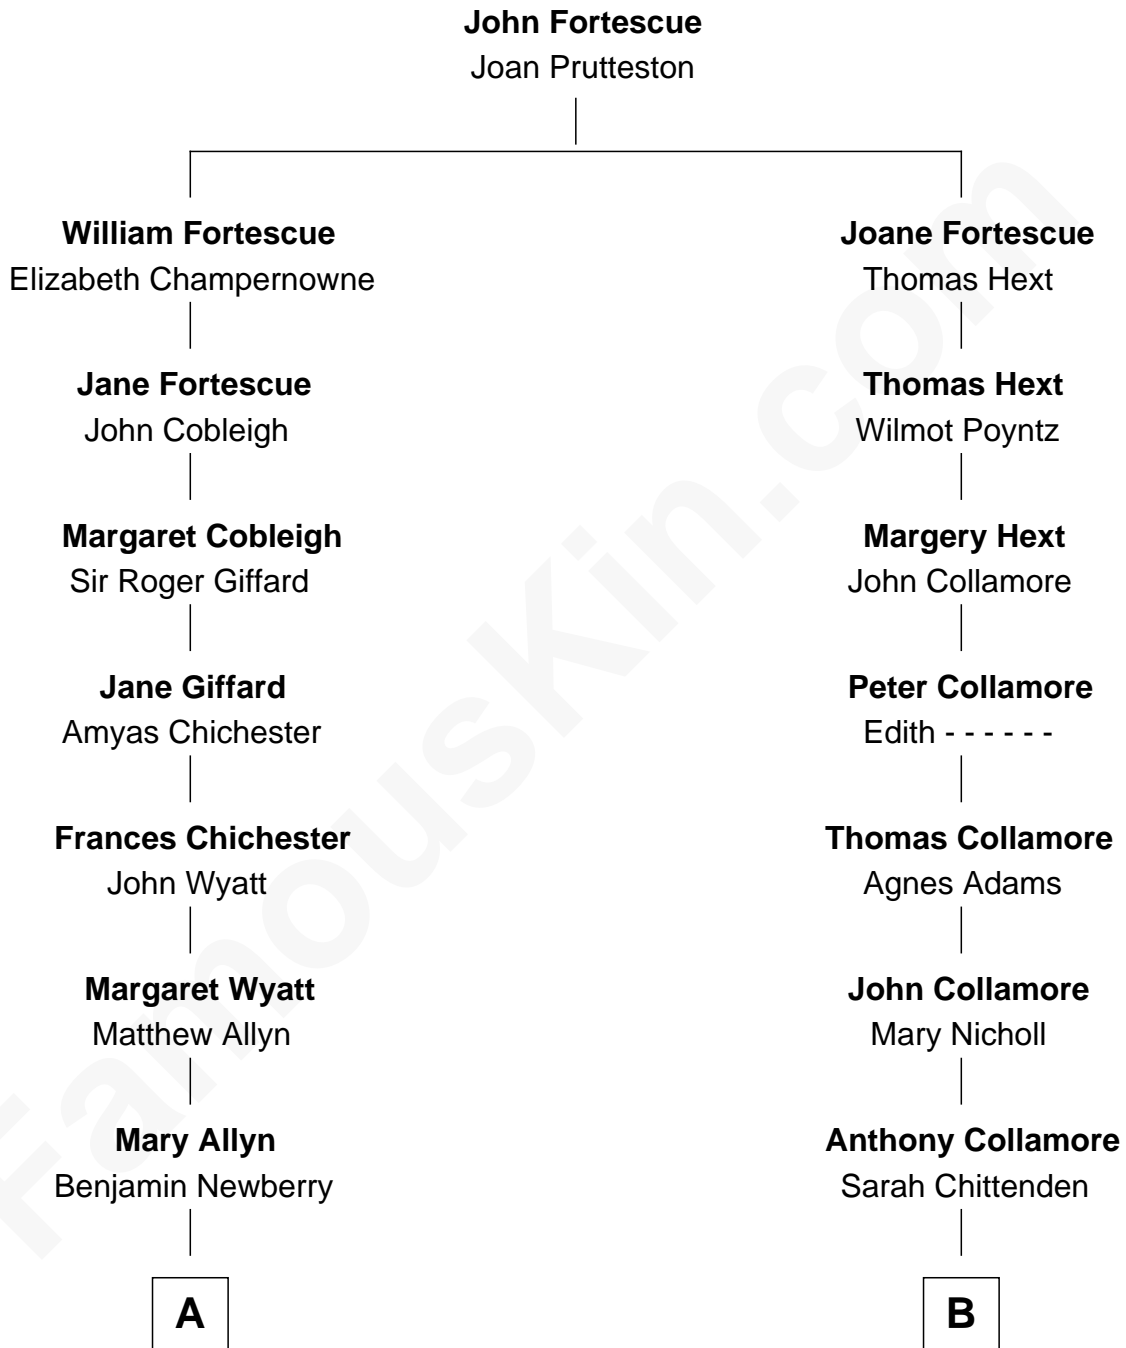

FamousKin.com

Relationship Chart of

Bess (Wallace) Truman

First Lady of President Harry S Truman

16th cousin 1 time removed of

Bill Gates

Founder of Microsoft

Bill Gates photo by [World Economic Forum](#) (CC BY 2.0)