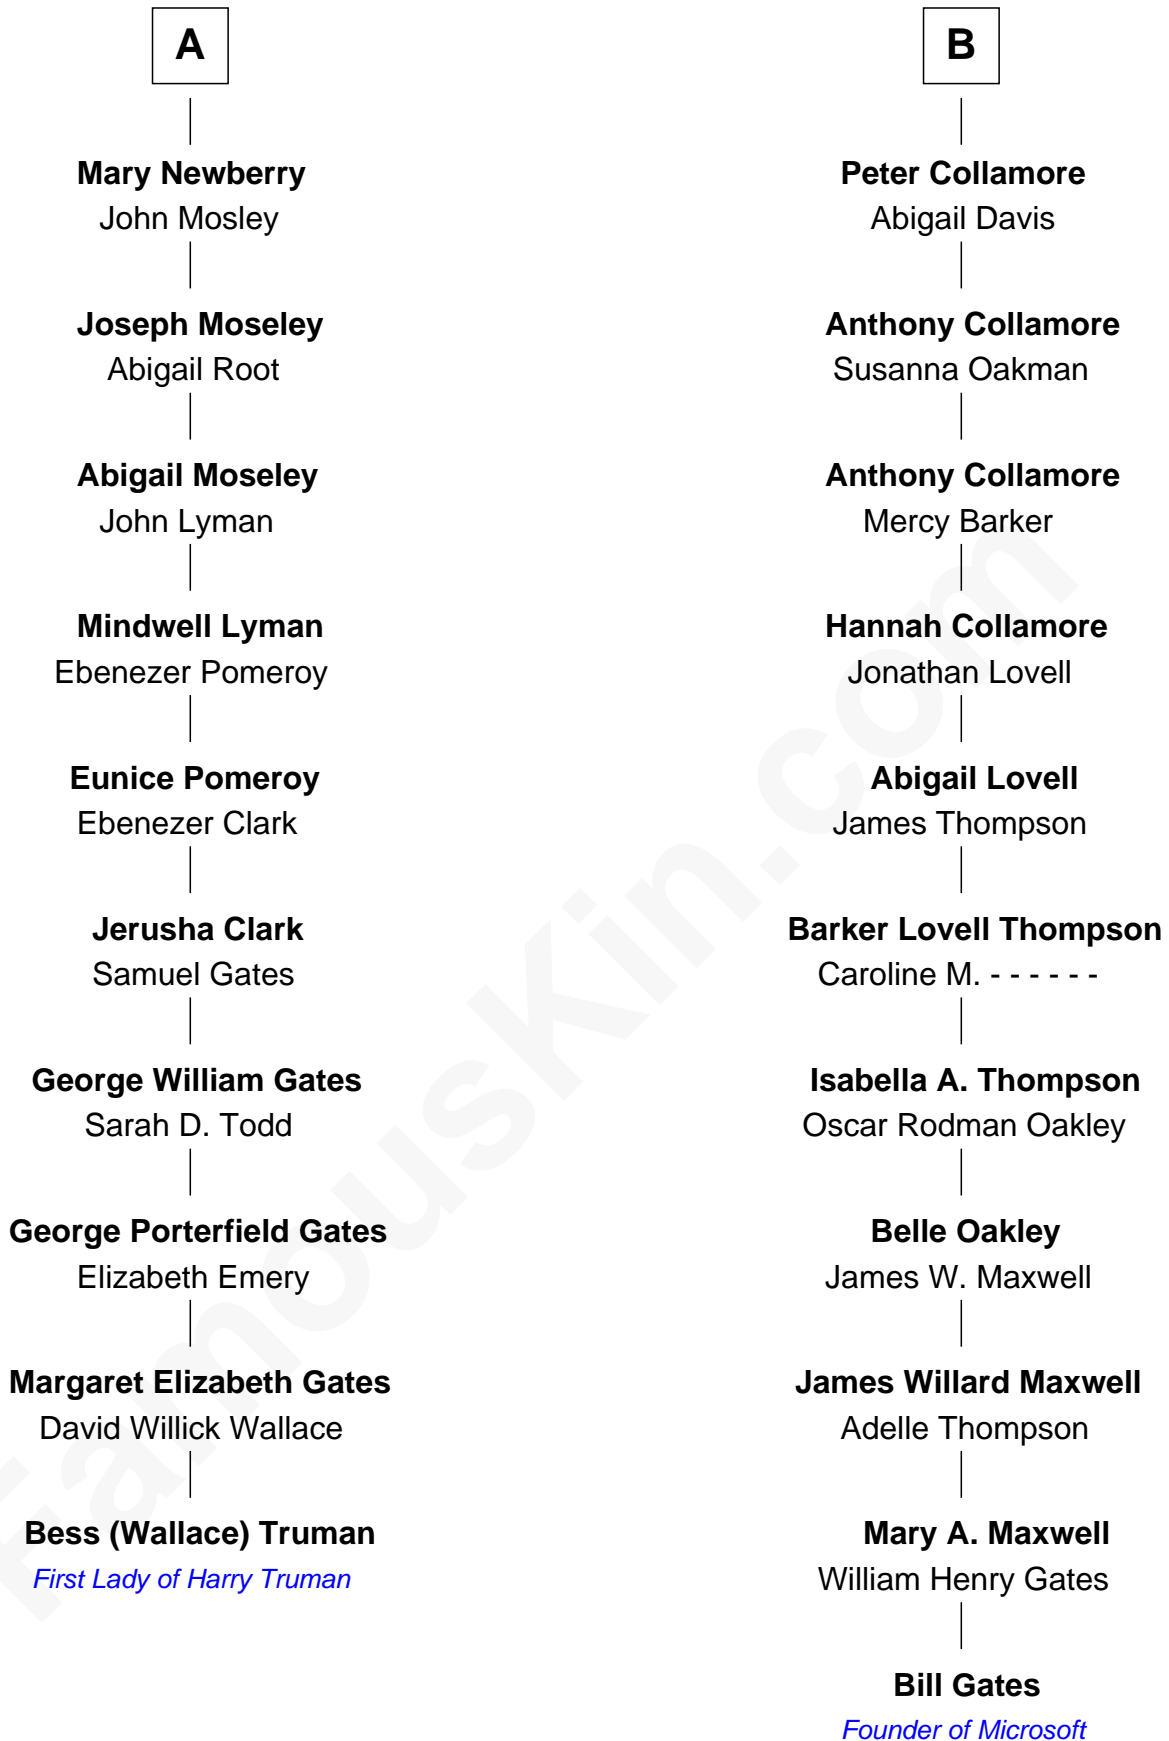

FamousKin.com

Relationship Chart of

Bess (Wallace) Truman

First Lady of President Harry S Truman

16th cousin 1 time removed of

Bill Gates

Founder of Microsoft

Bill Gates photo by [World Economic Forum](#) (CC BY 2.0)