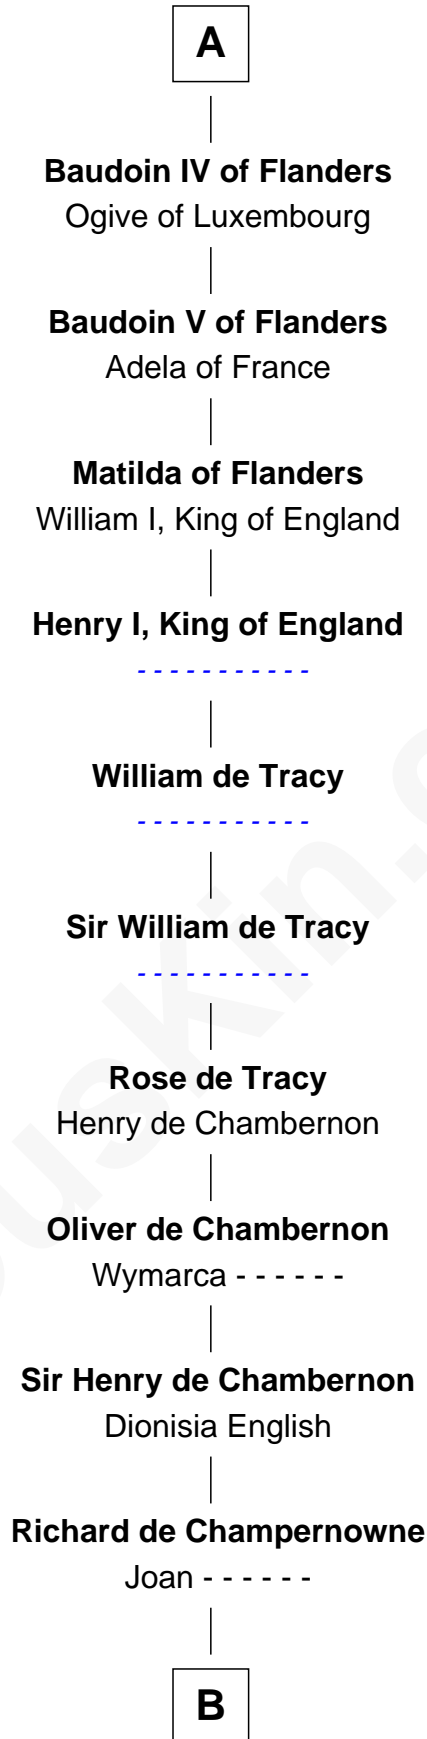

**FamousKin.com**  
**Relationship Chart of**  
**Bess (Wallace) Truman**  
*First Lady of President Harry S Truman*

**37th Great-granddaughter of**  
**Charlemagne**  
*King of the Franks*

**B**

**Richard Champernowne**

Elizabeth Valletort

**Sir Thomas Champernowne**

Eleanor de Rohart

**Sir Richard Champernowne**

Katherine Daubeny

**John Champernowne**

Margaret Hamley

**Richard Champernowne**