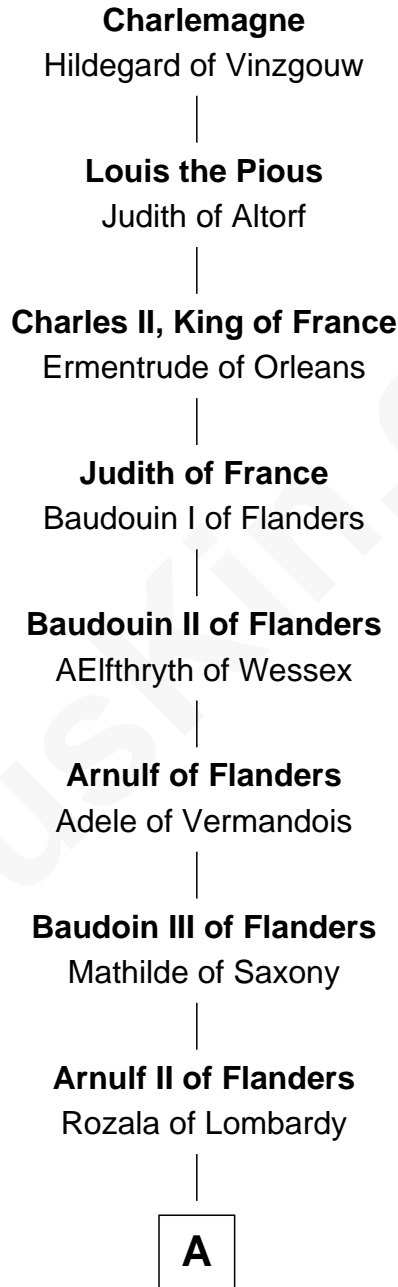

**FamousKin.com**  
**Relationship Chart of**  
**Bess (Wallace) Truman**  
*First Lady of President Harry S Truman*

**37th Great-granddaughter of**  
**Charlemagne**  
*King of the Franks*

**B**

**Richard Champernowne**

Elizabeth Valletort

**Sir Thomas Champernowne**

Eleanor de Rohart

**Sir Richard Champernowne**

Katherine Daubeny

**John Champernowne**

Margaret Hamley

**Richard Champernowne**