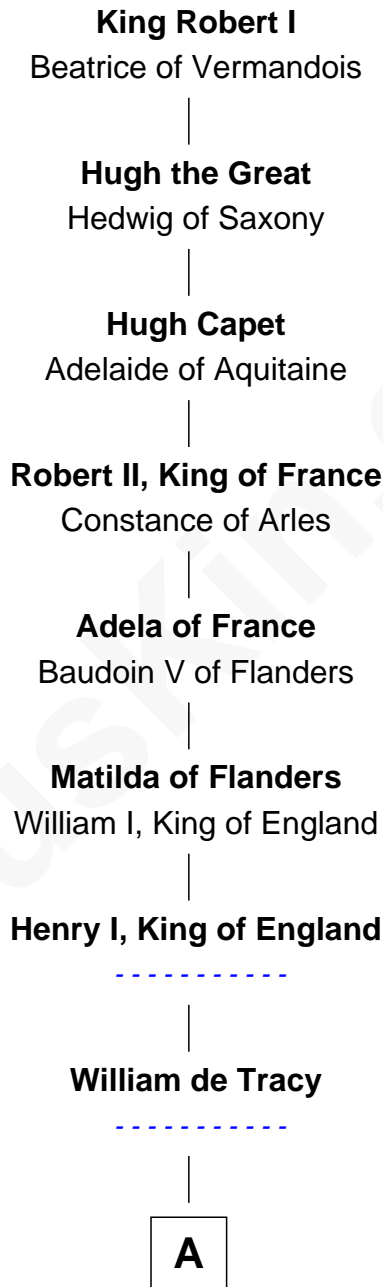

**FamousKin.com**  
**Relationship Chart of**  
**Bess (Wallace) Truman**  
*First Lady of President Harry S Truman*

**32nd Great-granddaughter of**

**King Robert I**  
*King of France*

FamousKin.com

**A**

**Sir William de Tracy**

-----

**Rose de Tracy**

Henry de Chambernon

**Oliver de Chambernon**

Wymarca -----

**Sir Henry de Chambernon**

Dionisia English

**Richard de Champernowne**

Joan -----

**Richard Champernowne**

Elizabeth Valletort

**Sir Thomas Champernowne**

Eleanor de Rohart

**Sir Richard Champernowne**

Katherine Daubeny