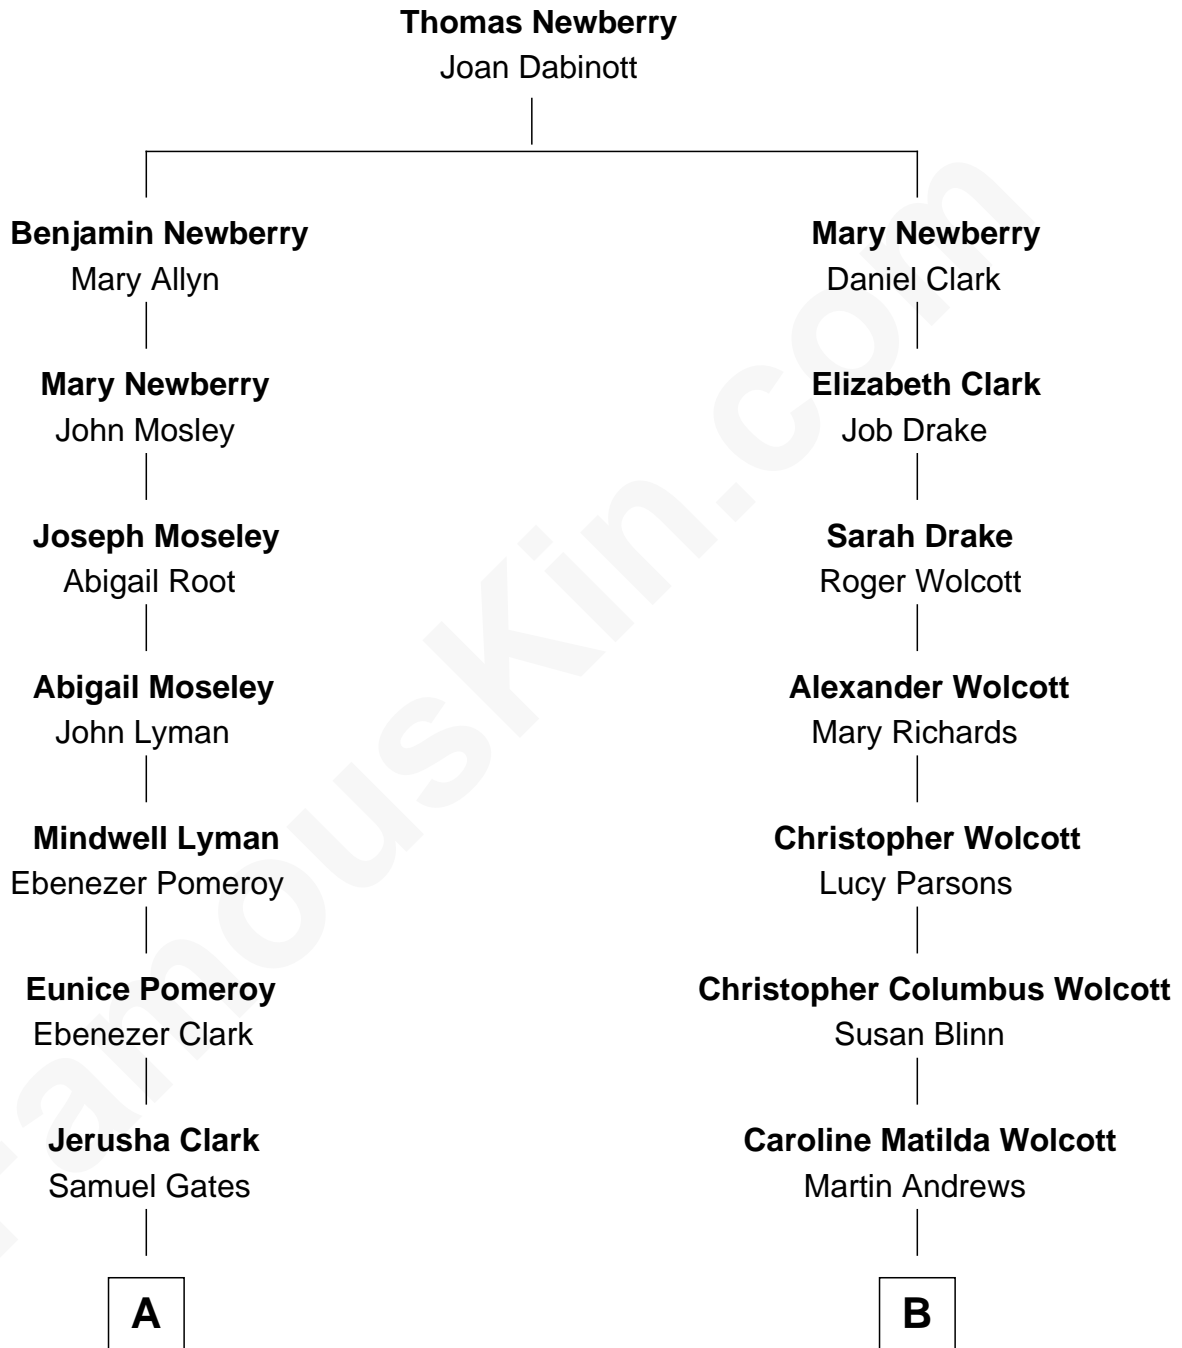

FamousKin.com

Relationship Chart of

Bess (Wallace) Truman

First Lady of President Harry S Truman

8th cousin 2 times removed of

Buckminster Fuller

Author, Architect, and Inventor

FamousKin.com