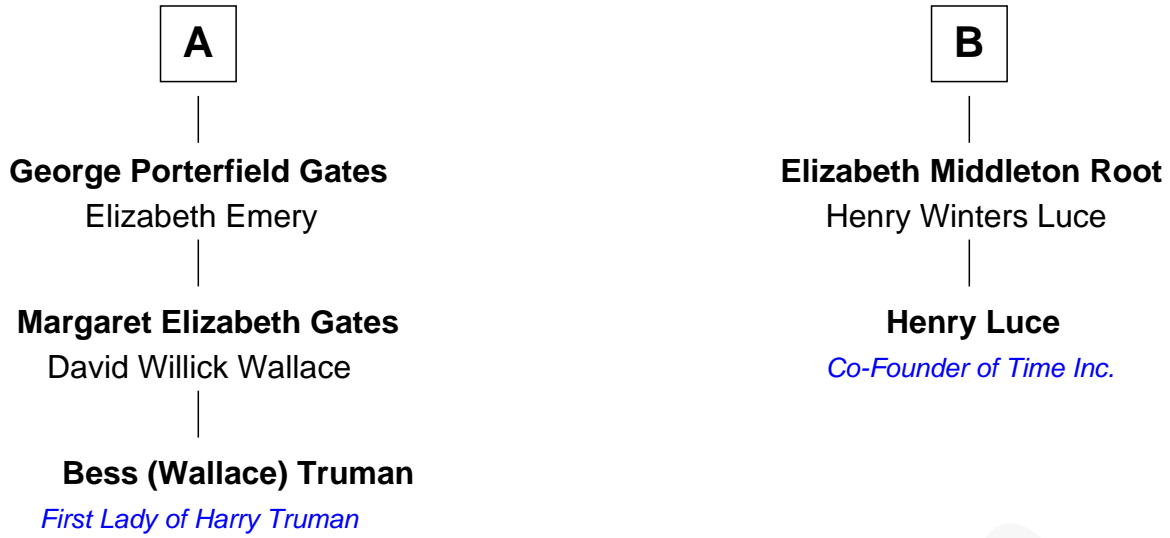

## Relationship Chart of

### Bess (Wallace) Truman

First Lady of President Harry S Truman

8th cousin 1 time removed of

**Henry Luce**

Co-Founder of Time, Life, Fortune and Sports Illustrated magazines

FamousKin.com