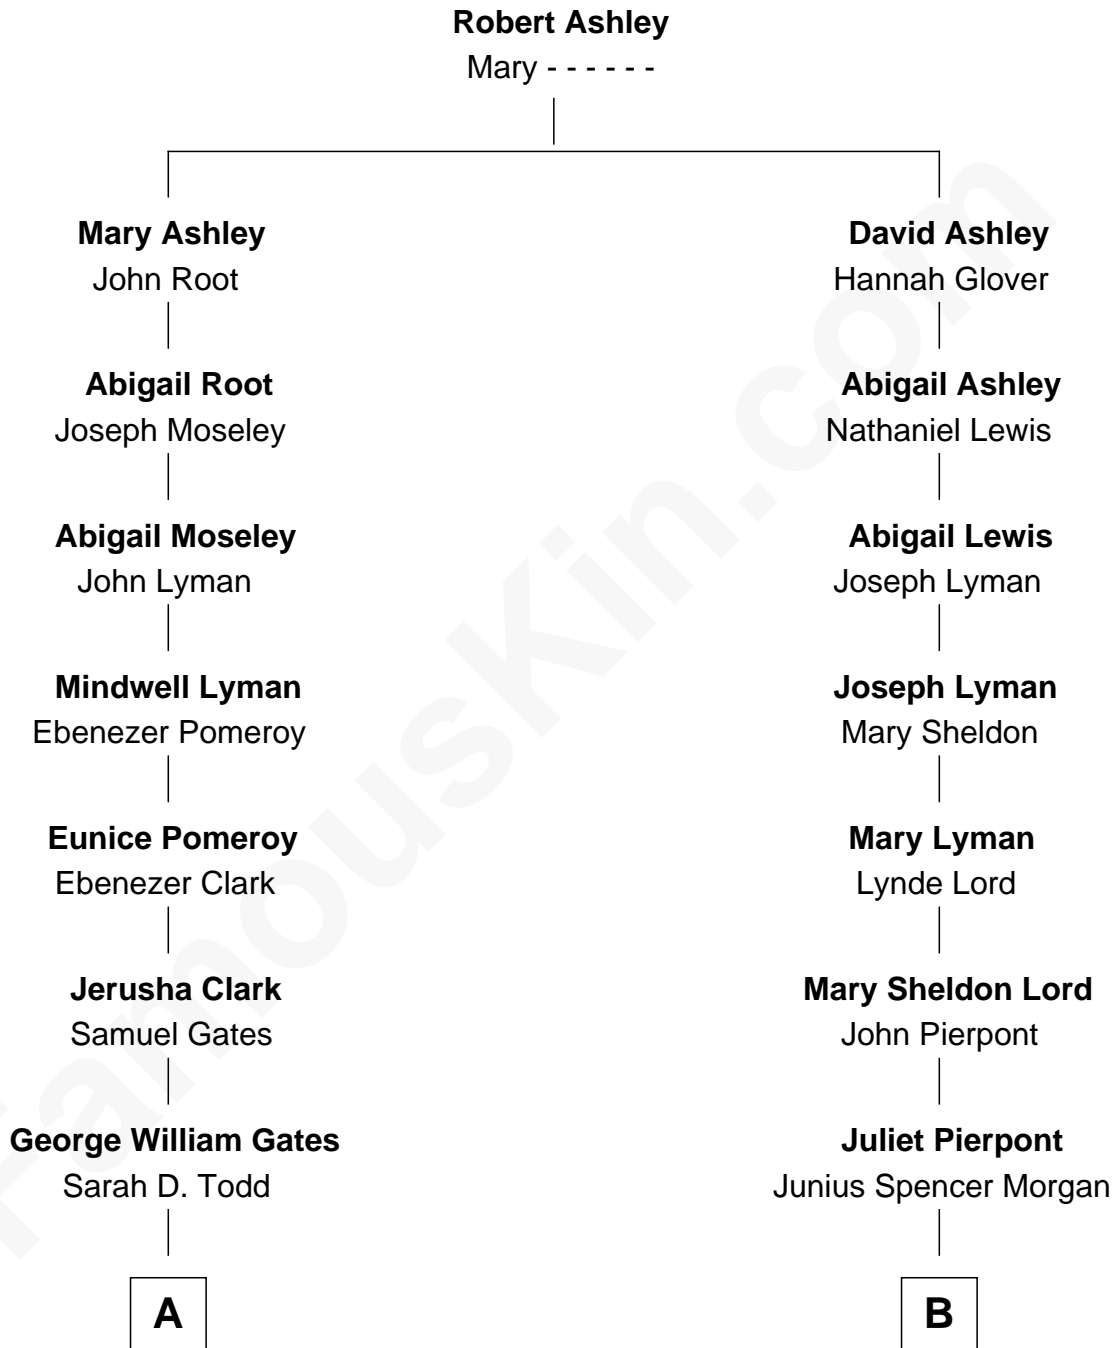

FamousKin.com Relationship Chart of

Bess (Wallace) Truman
First Lady of President Harry S Truman

9th cousin 1 time removed of

John Adams Morgan
1952 Olympic Sailing Gold Medalist

A

George Porterfield Gates

Elizabeth Emery

Margaret Elizabeth Gates

David Willick Wallace

Bess (Wallace) Truman

First Lady of Harry Truman

B

John Pierpont Morgan

Frances Louisa Tracy