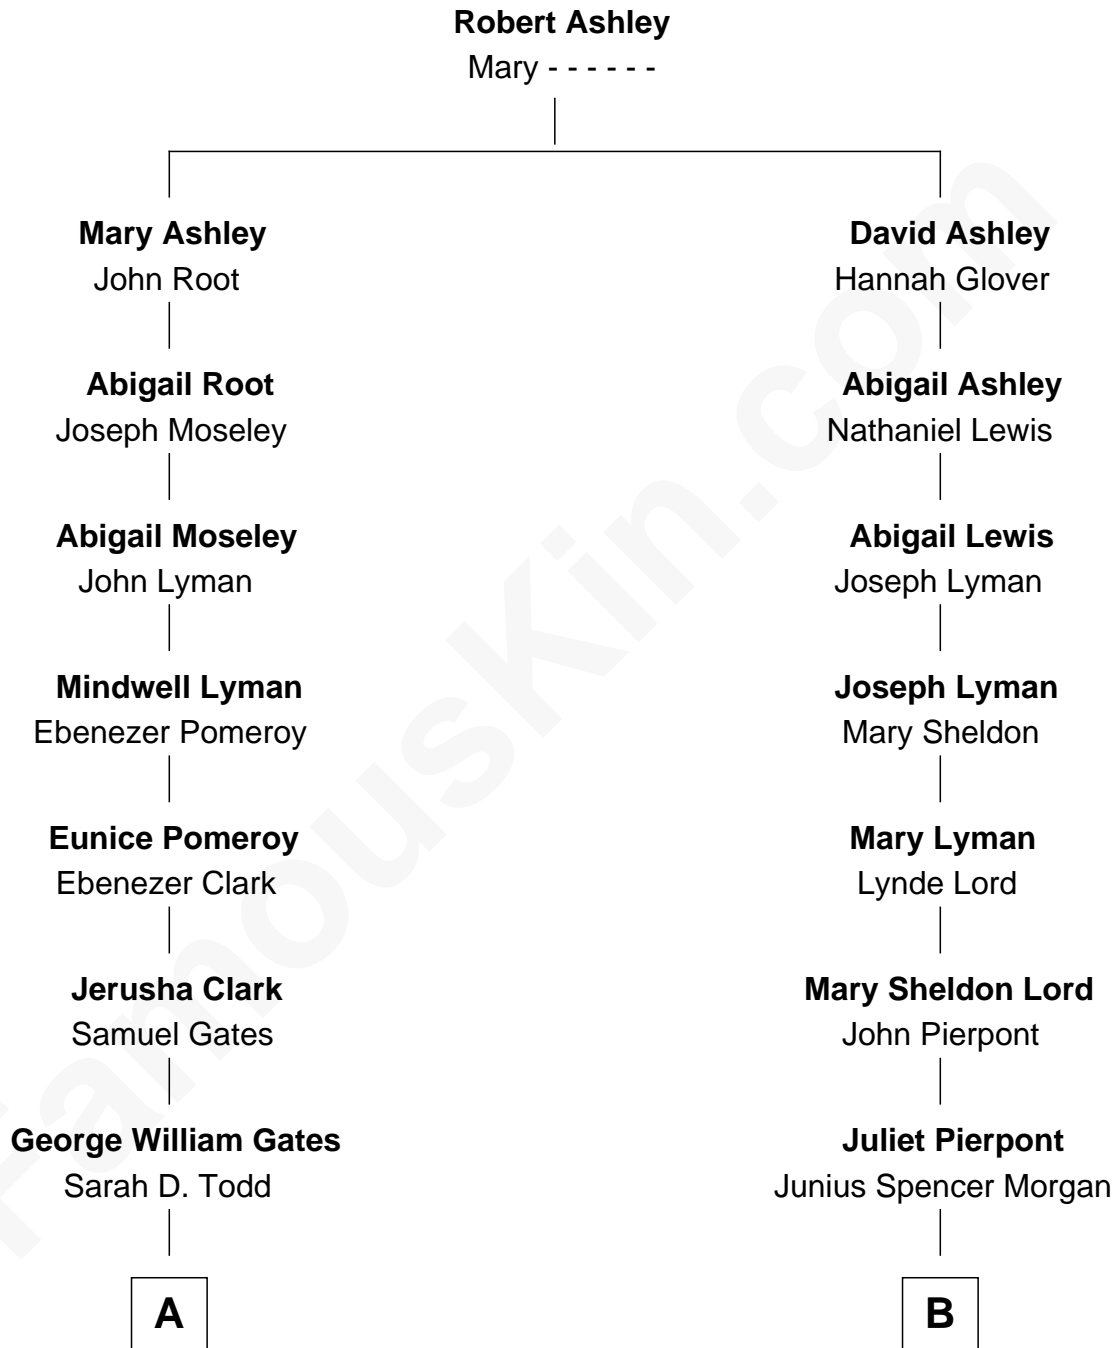

FamousKin.com

Relationship Chart of

Bess (Wallace) Truman

First Lady of President Harry S Truman

8th cousin 1 time removed of

J.P. Morgan, Jr.

American Banker and Philanthropist

A

George Porterfield Gates

Elizabeth Emery

Margaret Elizabeth Gates

David Willick Wallace

Bess (Wallace) Truman

First Lady of Harry Truman

B

John Pierpont Morgan