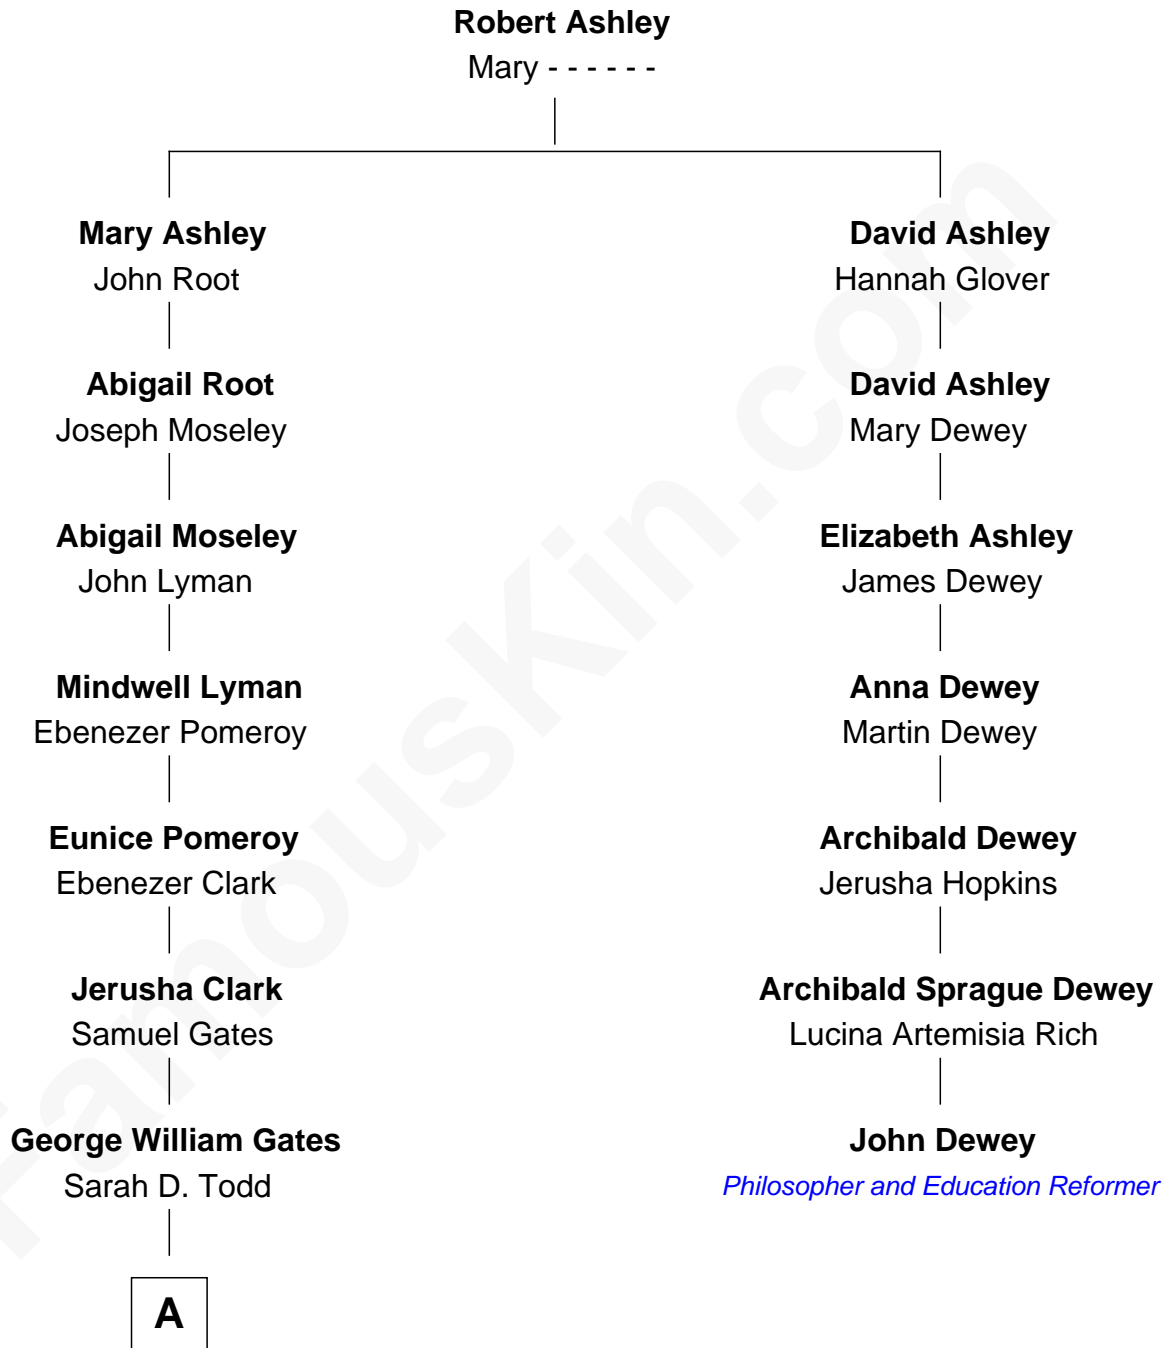

FamousKin.com

Relationship Chart of

Bess (Wallace) Truman

First Lady of President Harry S Truman

6th cousin 3 times removed of

John Dewey

Philosopher and Education Reformer

A

George Porterfield Gates

Elizabeth Emery

Margaret Elizabeth Gates

David Willick Wallace

Bess (Wallace) Truman

First Lady of Harry Truman

FamousKin.com