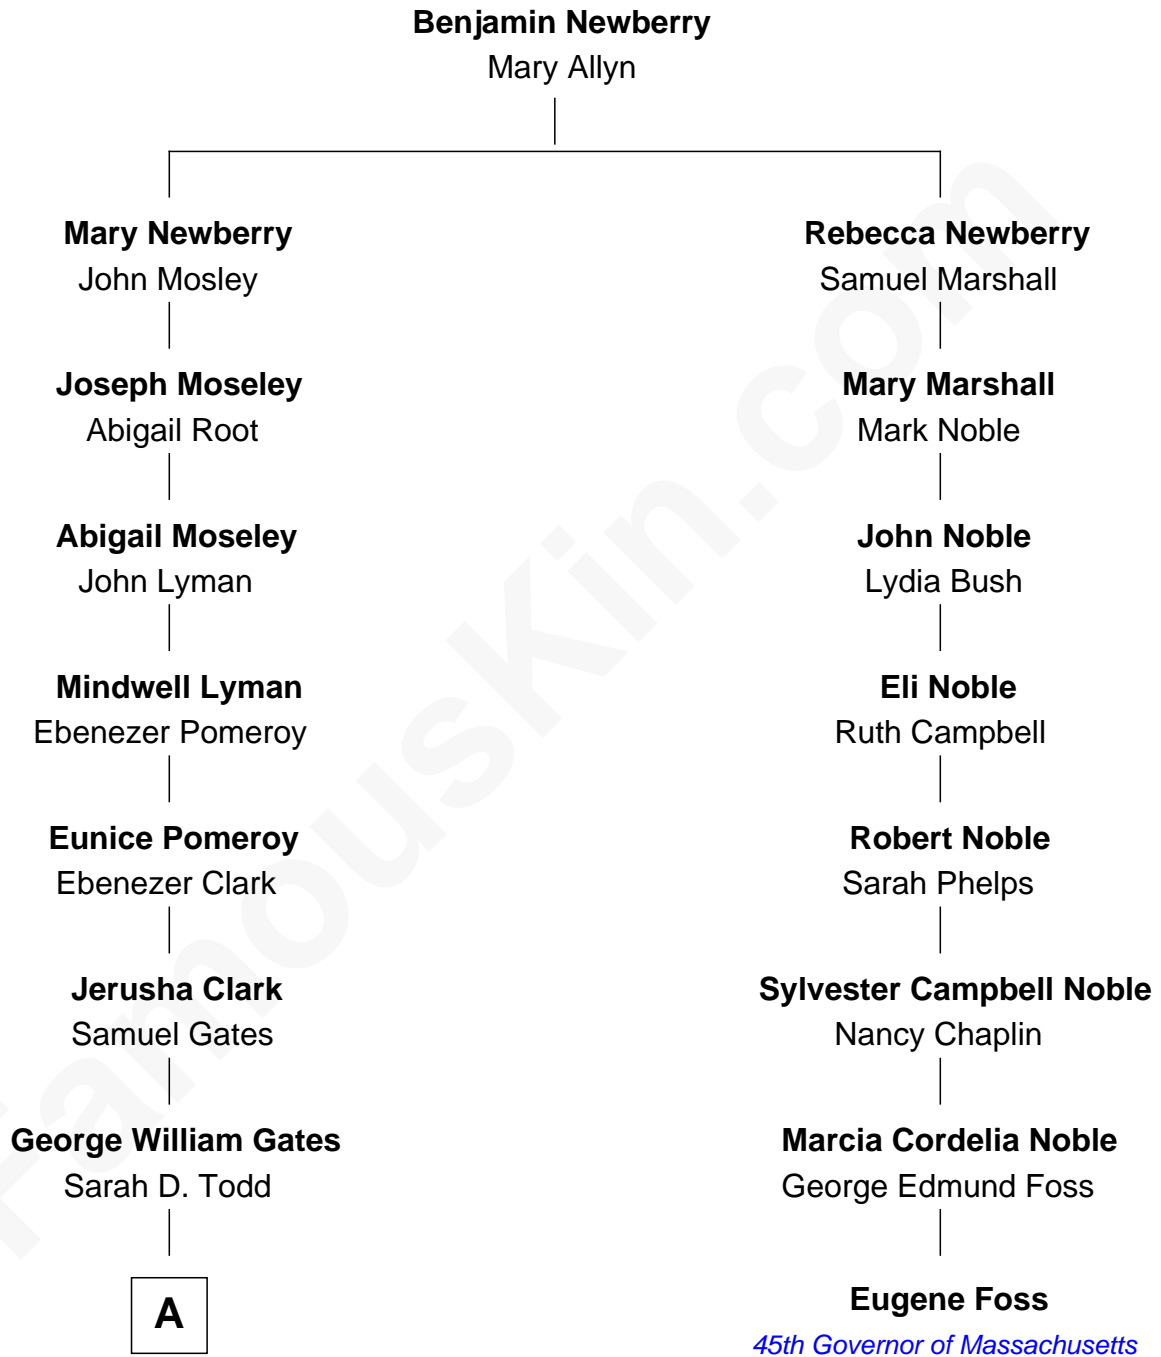

FamousKin.com

Relationship Chart of

Bess (Wallace) Truman

First Lady of President Harry S Truman

7th cousin 2 times removed of

Eugene Foss

45th Governor of Massachusetts

A

George Porterfield Gates

Elizabeth Emery

Margaret Elizabeth Gates

David Willick Wallace

Bess (Wallace) Truman

First Lady of Harry Truman

FamousKin.com