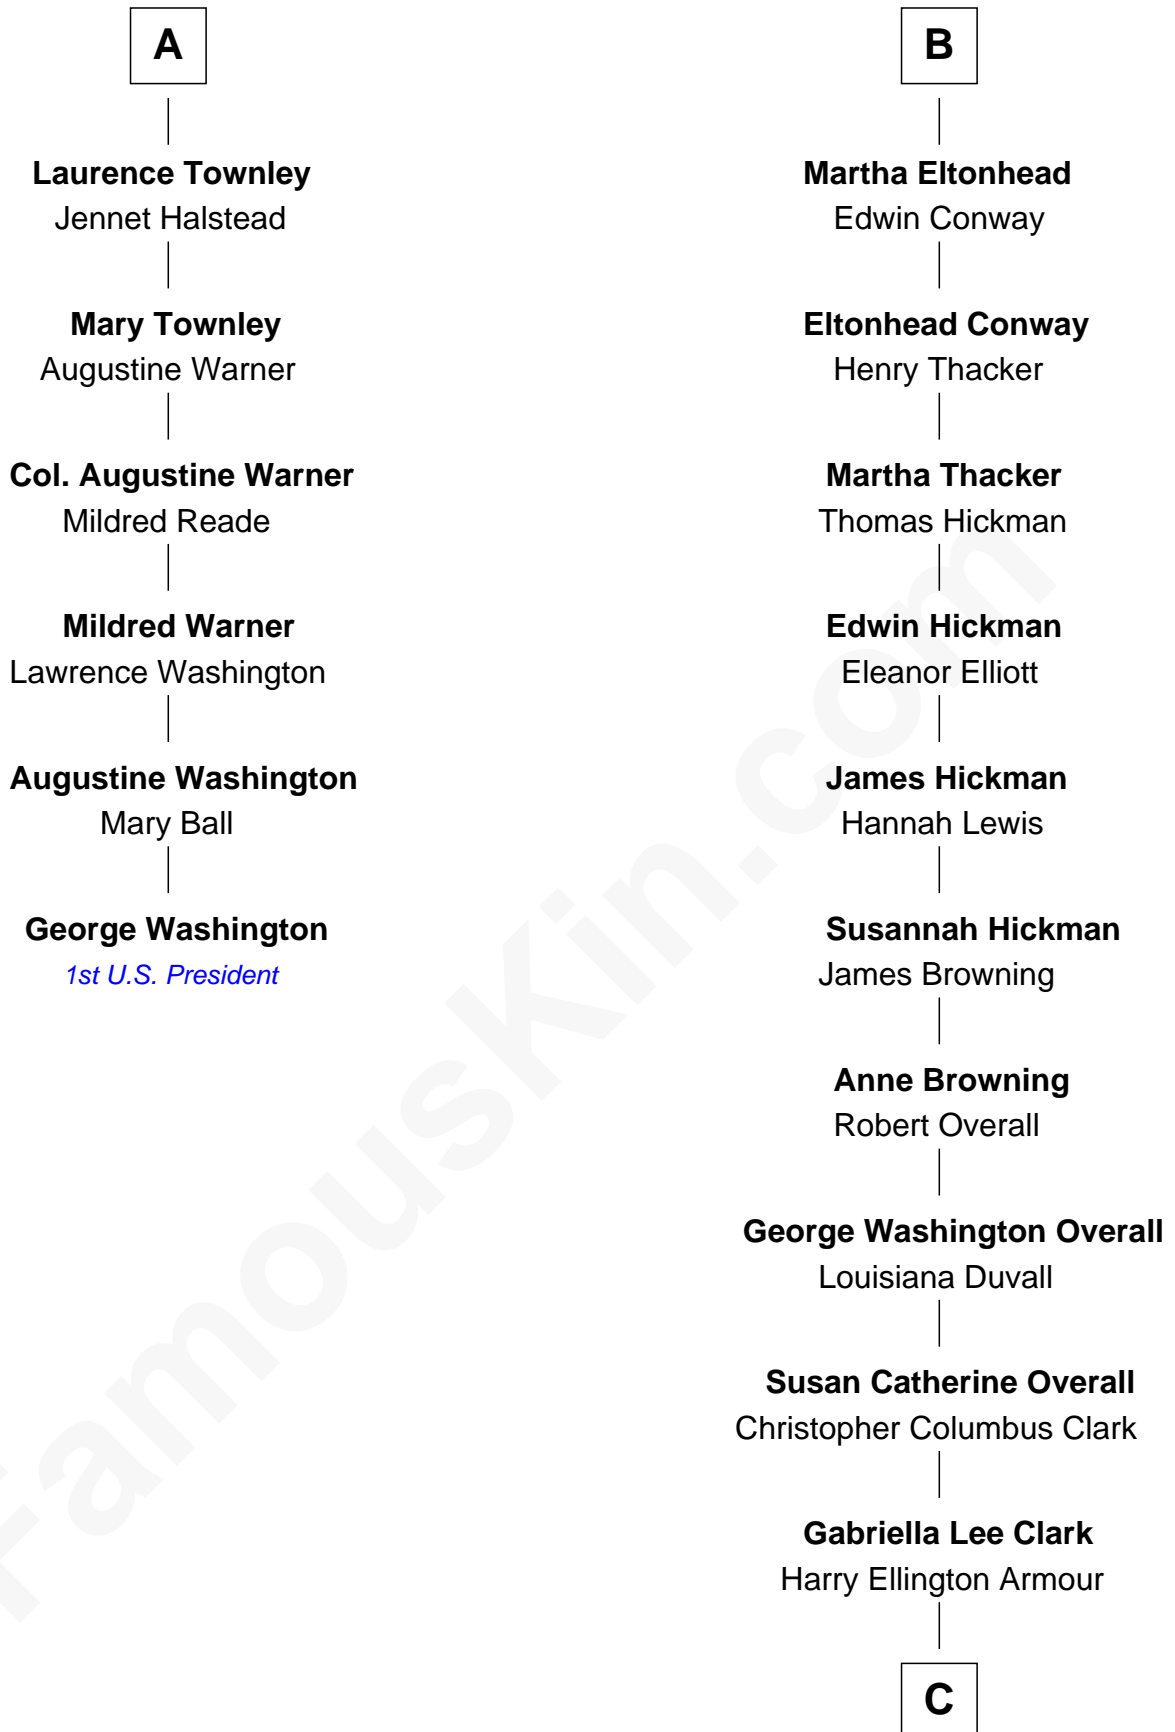

FamousKin.com
Relationship Chart of
George Washington
1st U.S. President

12th cousin 8 times removed of
Barack Obama
44th U.S. President

Sir Nicholas Harington
 Isabel English

C

Ruth Lucille Armour

Ralph Waldo Emerson Dunham

Stanley Armour Dunham

Madelyn Lee Payne

Stanley Ann Dunham

Barack Hussein Obama

Barack Obama

44th U.S. President

FamousKin.com