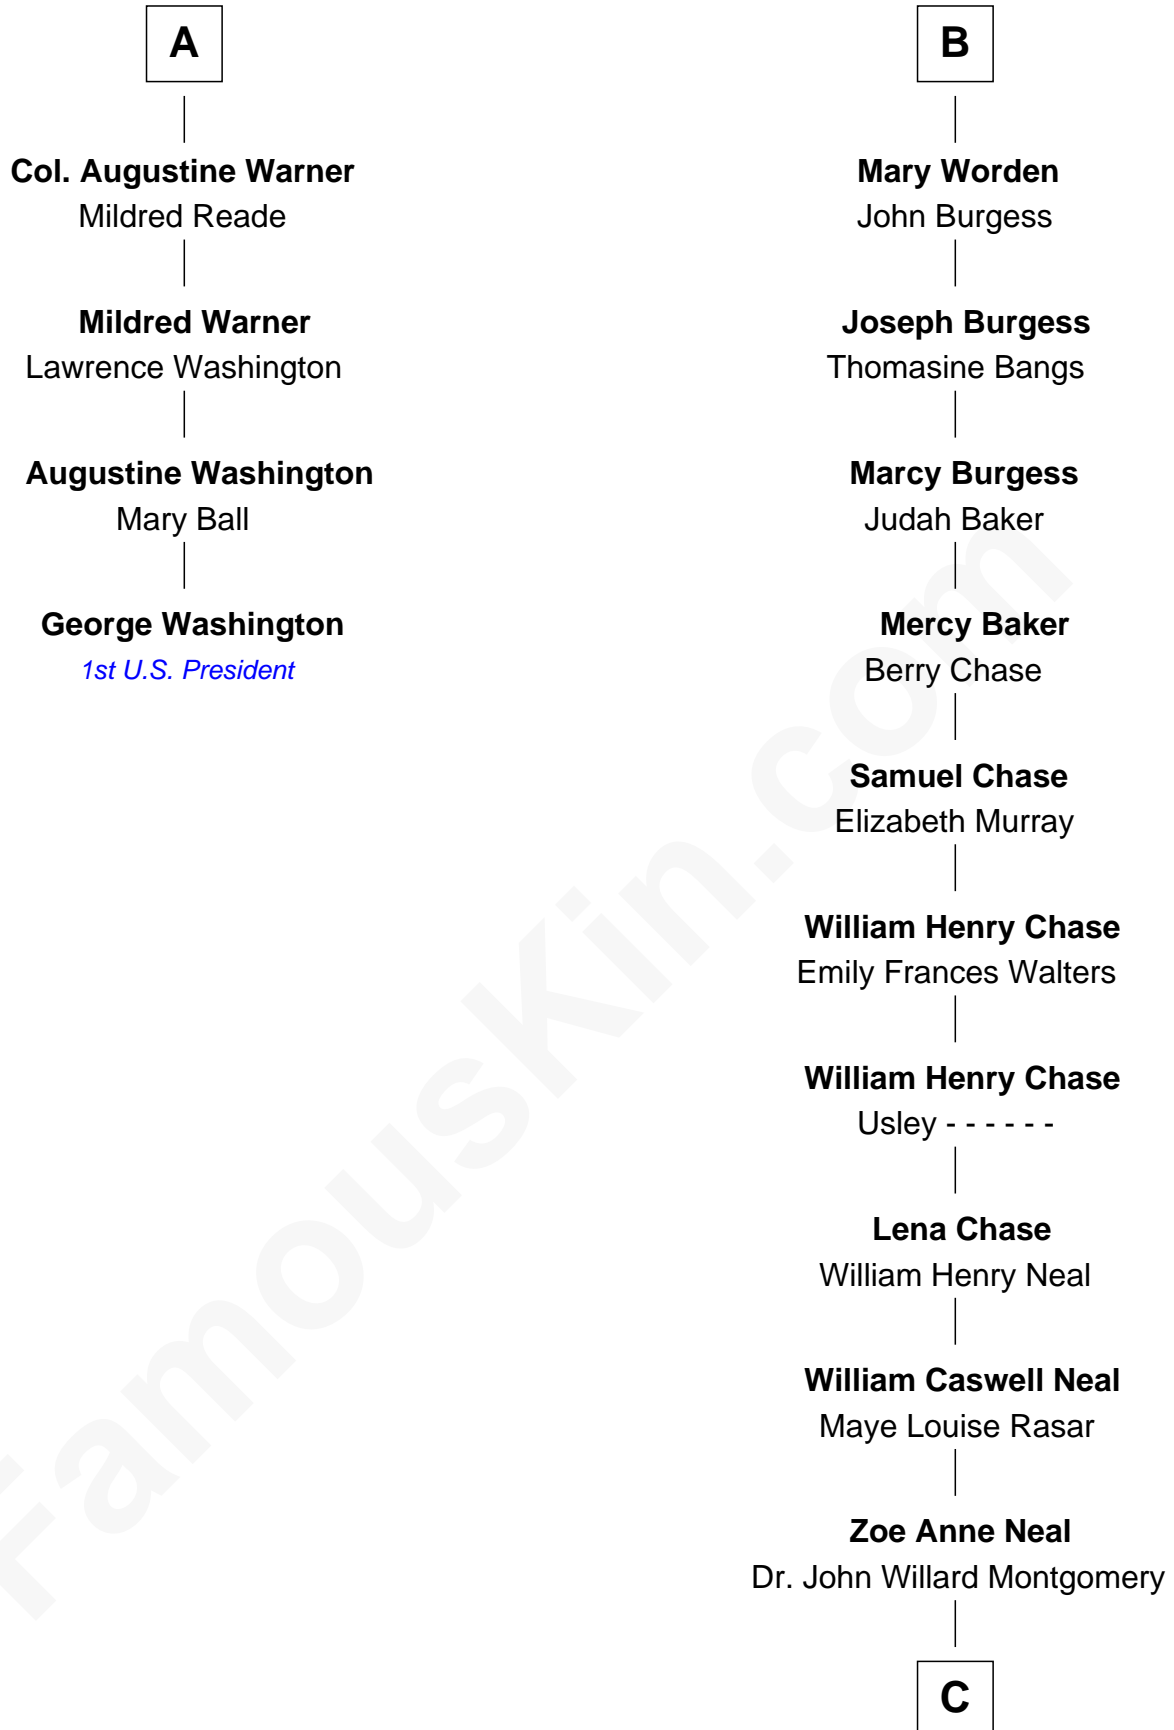

FamousKin.com

Relationship Chart of

George Washington

1st U.S. President

10th cousin 8 times removed of

Pete Buttigieg

19th U.S. Secretary of Transportation

C

—
Jennifer Anne Montgomery

Joseph Anthony Buttigieg

—
Pete Buttigieg

U.S. Secretary of Transportation

FamousKin.com