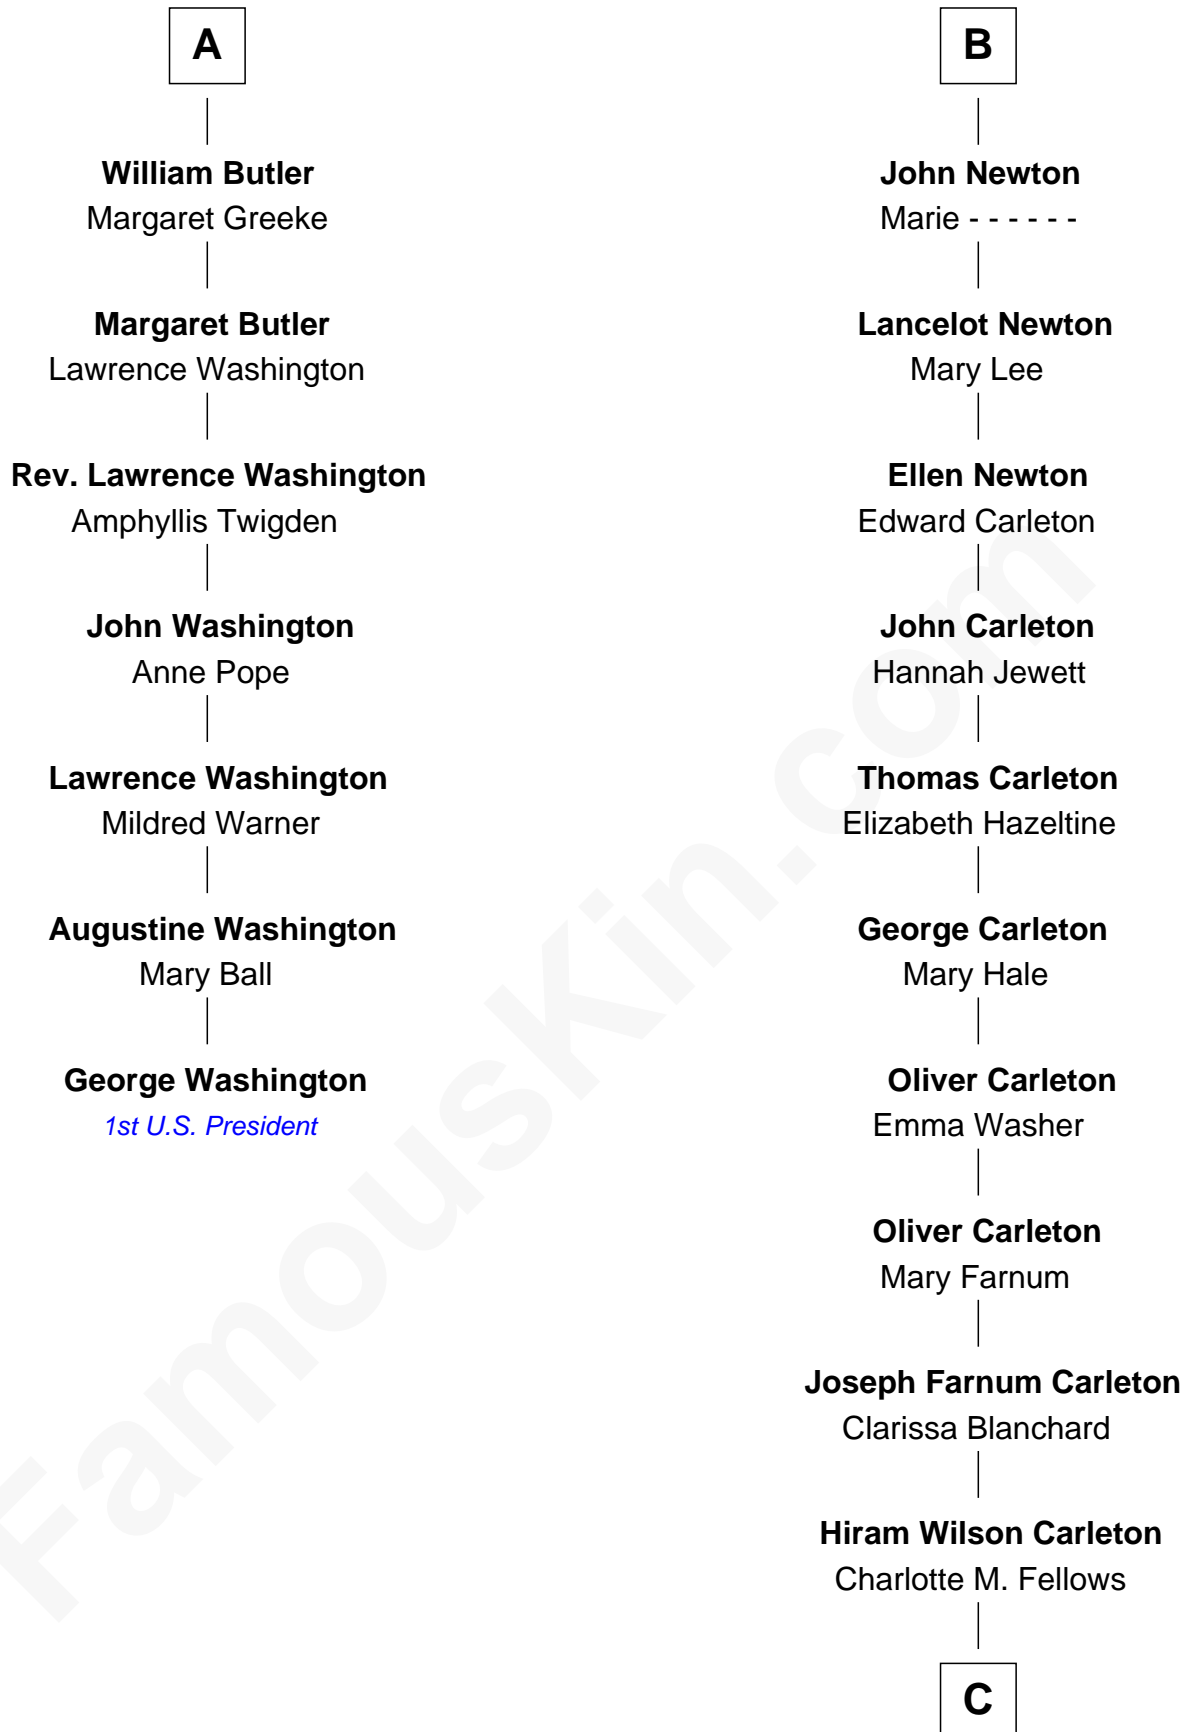

FamousKin.com
Relationship Chart of
George Washington
1st U.S. President

13th cousin 7 times removed of

Mickey Rourke
Movie Actor

Edmund Fitzalan
 Alice de Warenne

Richard Fitzalan
 Eleanor Plantagenet

Aline Fitzalan
 Sir Roger le Strange

Alice Fitzalan
 Sir Thomas de Holand

Lucy le Strange
 Sir William Willoughby

Eleanor Holand
 Edward Cherleton

Margery Willoughby
 Sir William FitzHugh

Joyce Cherleton
 Sir John Tiptoft

Lora FitzHugh
 Sir John Constable

Joyce Tiptoft
 Sir Edmund Sutton

Isabel Constable
 Stephen de Thorpe

Sir John Sutton
 Anne Clarell

Margaret Thorpe
 John Newton

Margaret Sutton
 John Butler

John Newton
 Margaret Grimston

A

B

C

Joseph Clinton Carleton

Maud Alice Fitts

Hazel May Carleton

Leonard Ernest Cameron

Annette Elizabeth Cameron

Philip Andrew Rourke

Mickey Rourke