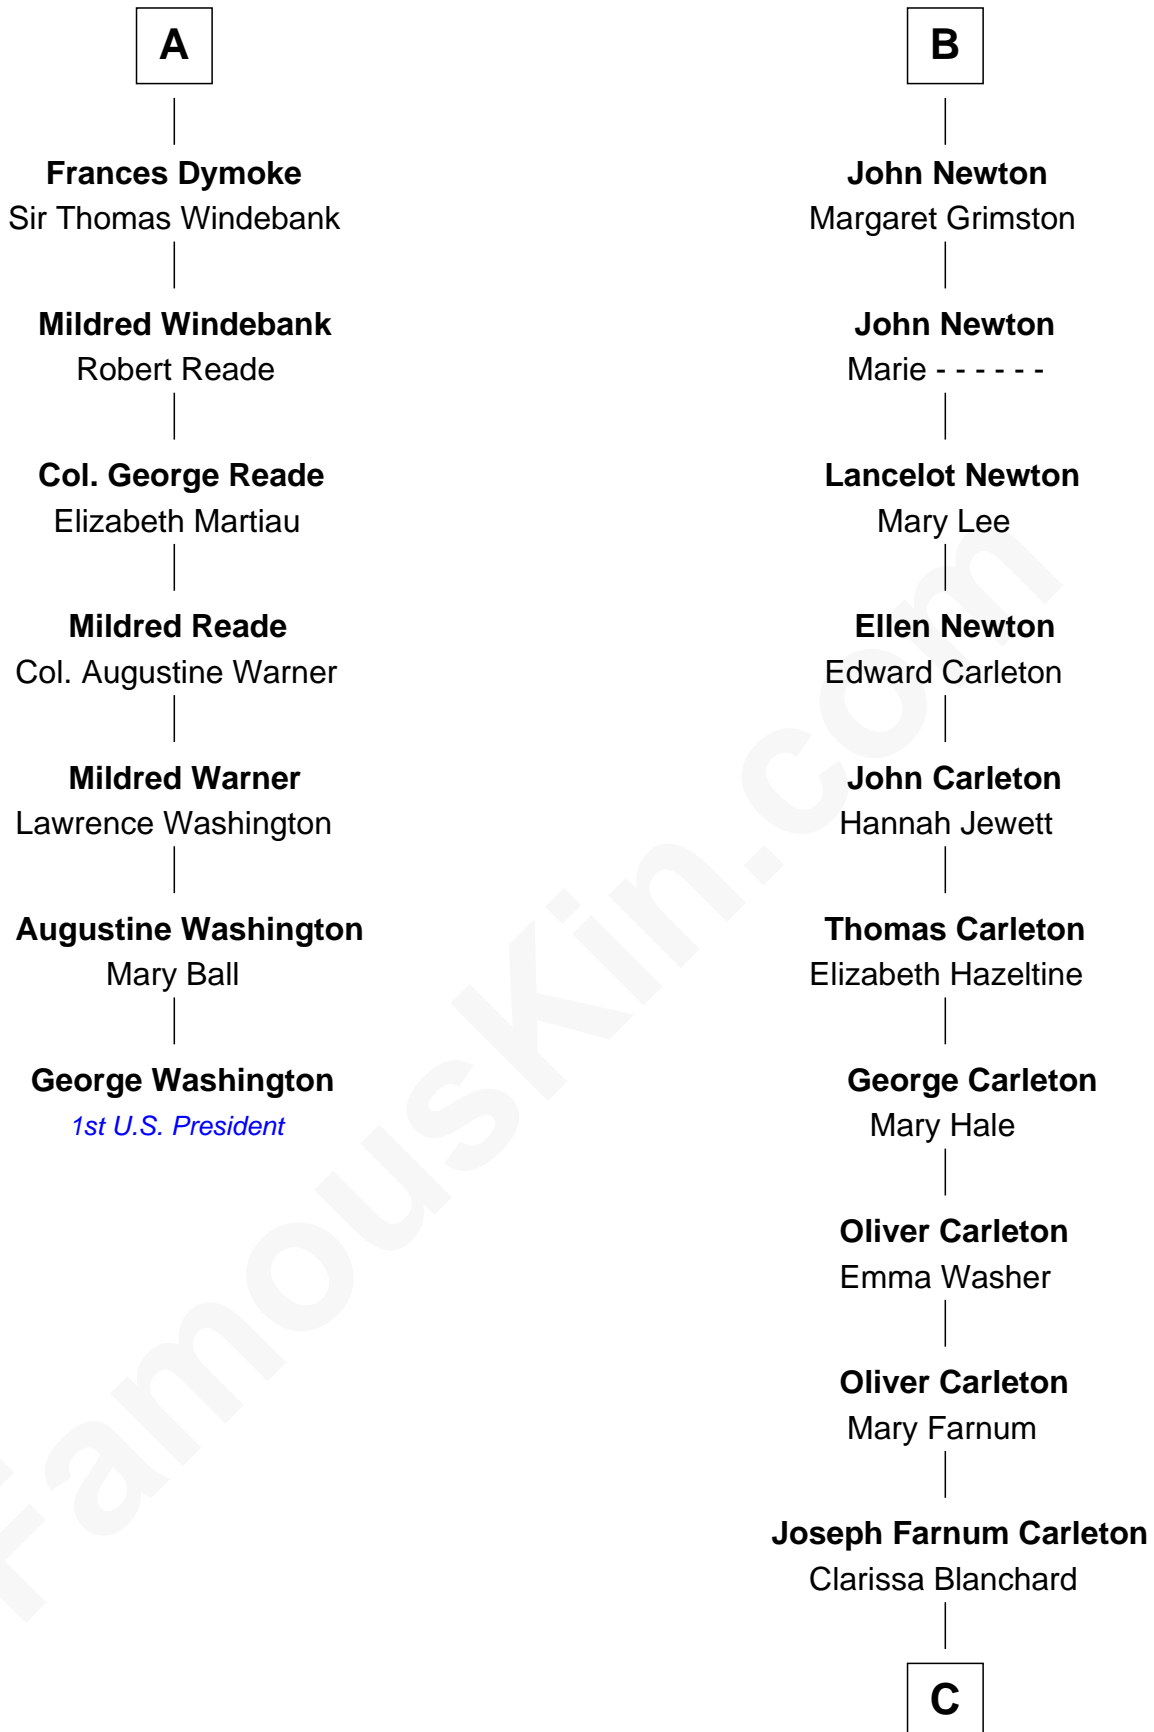

FamousKin.com
Relationship Chart of
George Washington
1st U.S. President

13th cousin 8 times removed of

Mickey Rourke
Movie Actor

C

Hiram Wilson Carleton

Charlotte M. Fellows

Joseph Clinton Carleton

Maud Alice Fitts

Hazel May Carleton

Leonard Ernest Cameron

Annette Elizabeth Cameron

Philip Andrew Rourke

Mickey Rourke

Movie Actor