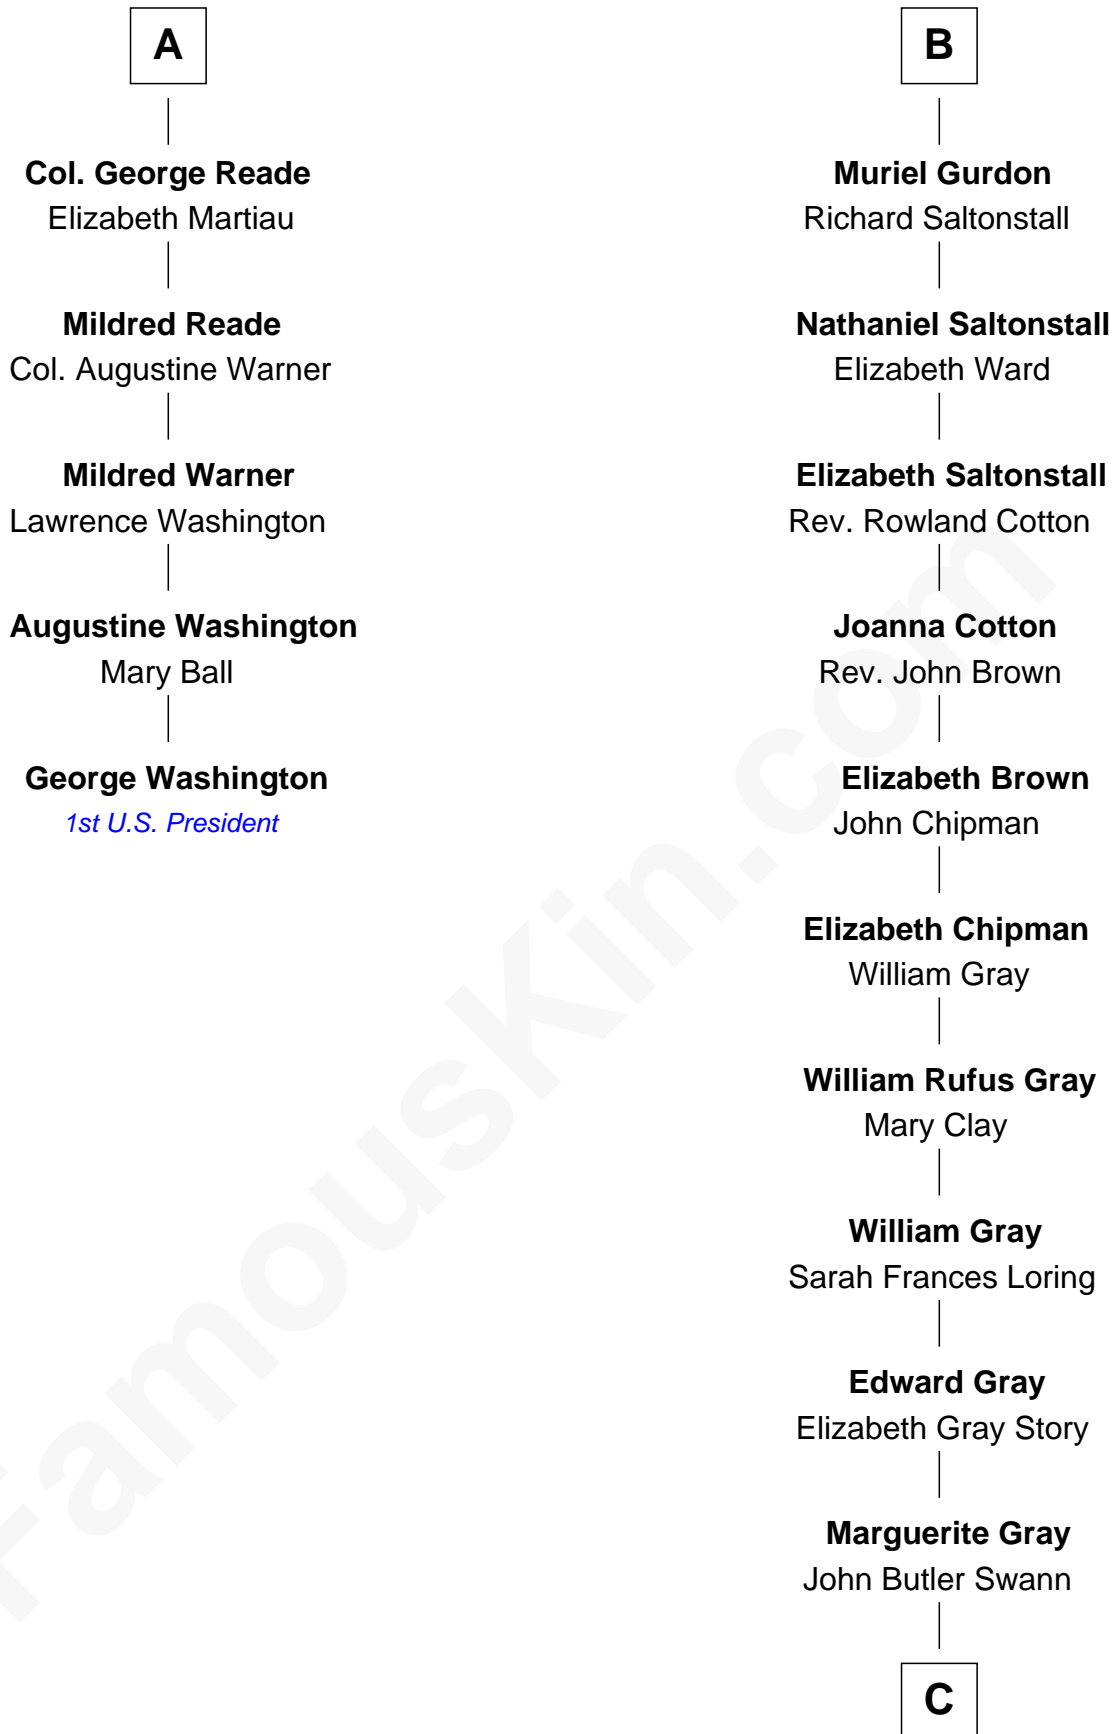

FamousKin.com

Relationship Chart of

George Washington

1st U.S. President

11th cousin 7 times removed of

Story Musgrave
NASA Astronaut

Sir Reynold Grey
Margaret de Ros

C

—
Marguerite Swann

Percy Musgrave

—
Story Musgrave

NASA Astronaut

FamousKin.com