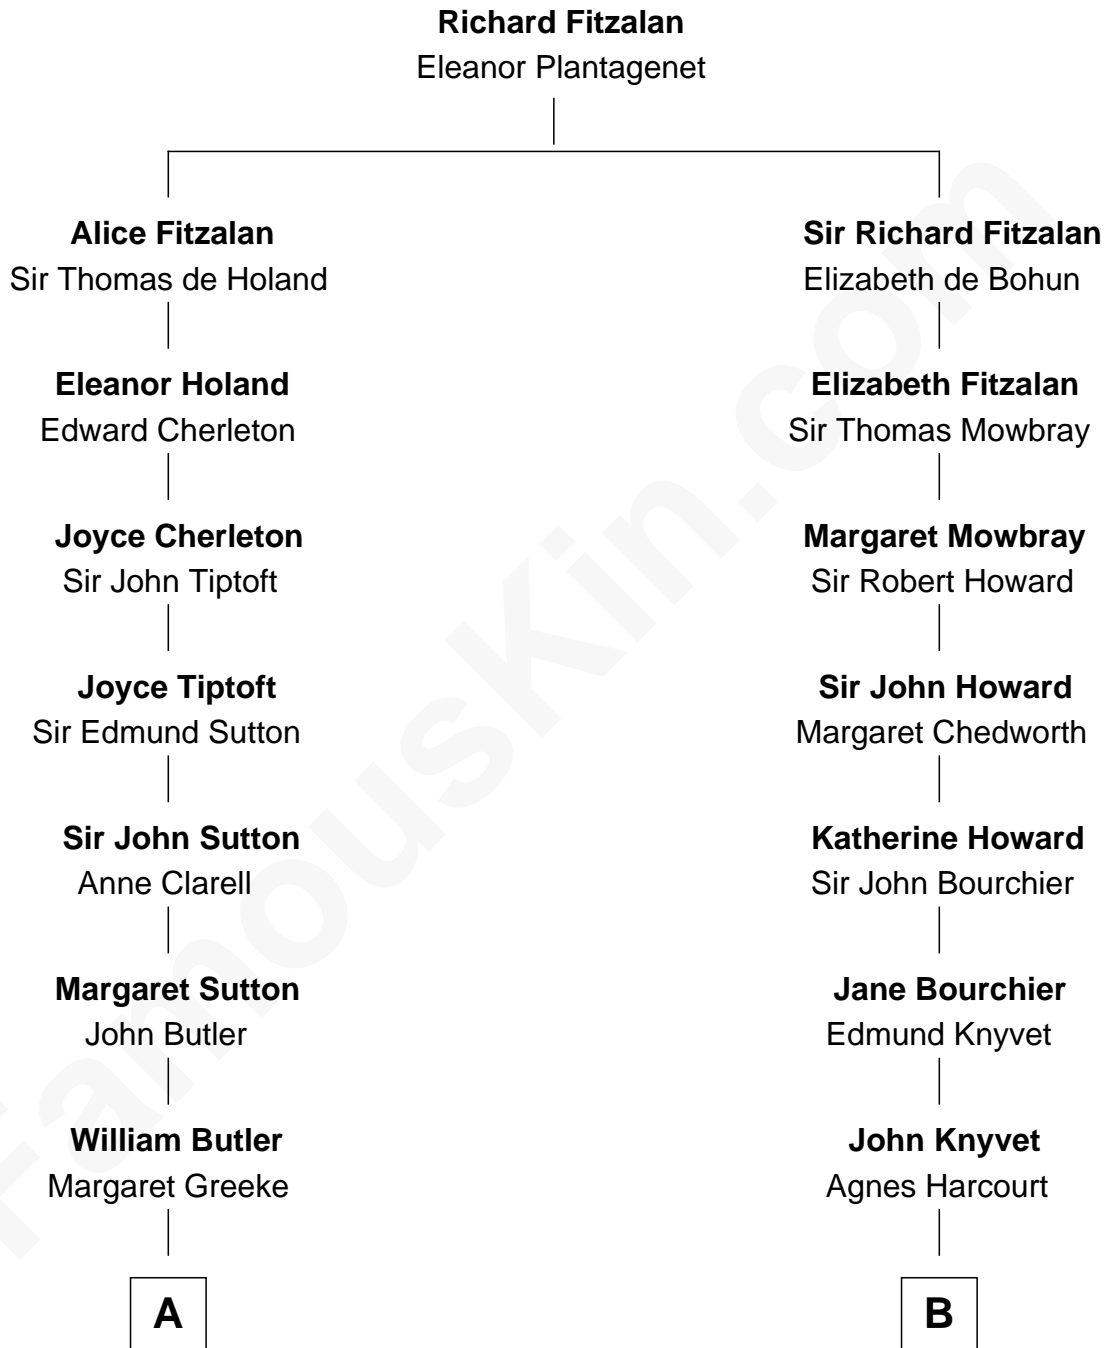

FamousKin.com

Relationship Chart of

George Washington

1st U.S. President

12th cousin 8 times removed of

Story Musgrave
NASA Astronaut

C

Edward Gray

Elizabeth Gray Story

Marguerite Gray

John Butler Swann

Marguerite Swann

Percy Musgrave

Story Musgrave

NASA Astronaut

FamousKin.com