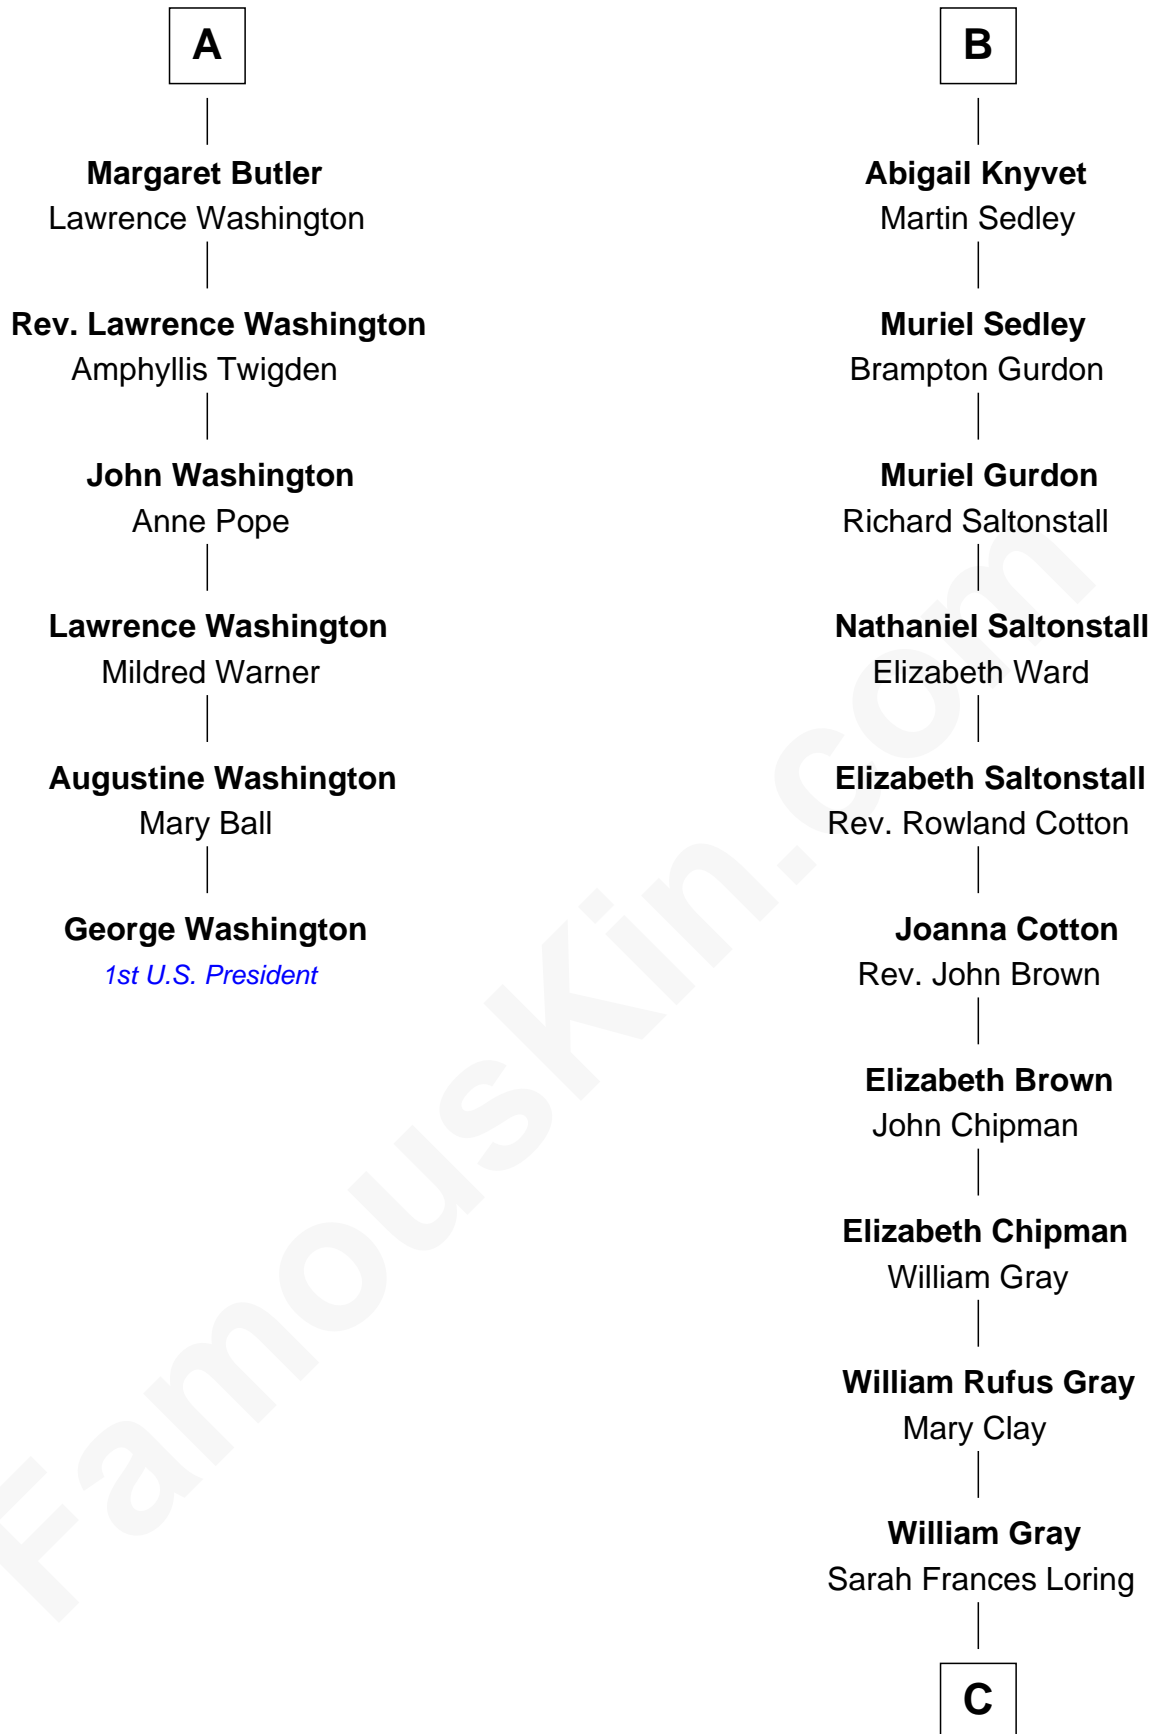

FamousKin.com

Relationship Chart of

George Washington

1st U.S. President

12th cousin 8 times removed of

Story Musgrave
NASA Astronaut

C

Edward Gray

Elizabeth Gray Story

Marguerite Gray

John Butler Swann

Marguerite Swann

Percy Musgrave

Story Musgrave

NASA Astronaut

FamousKin.com