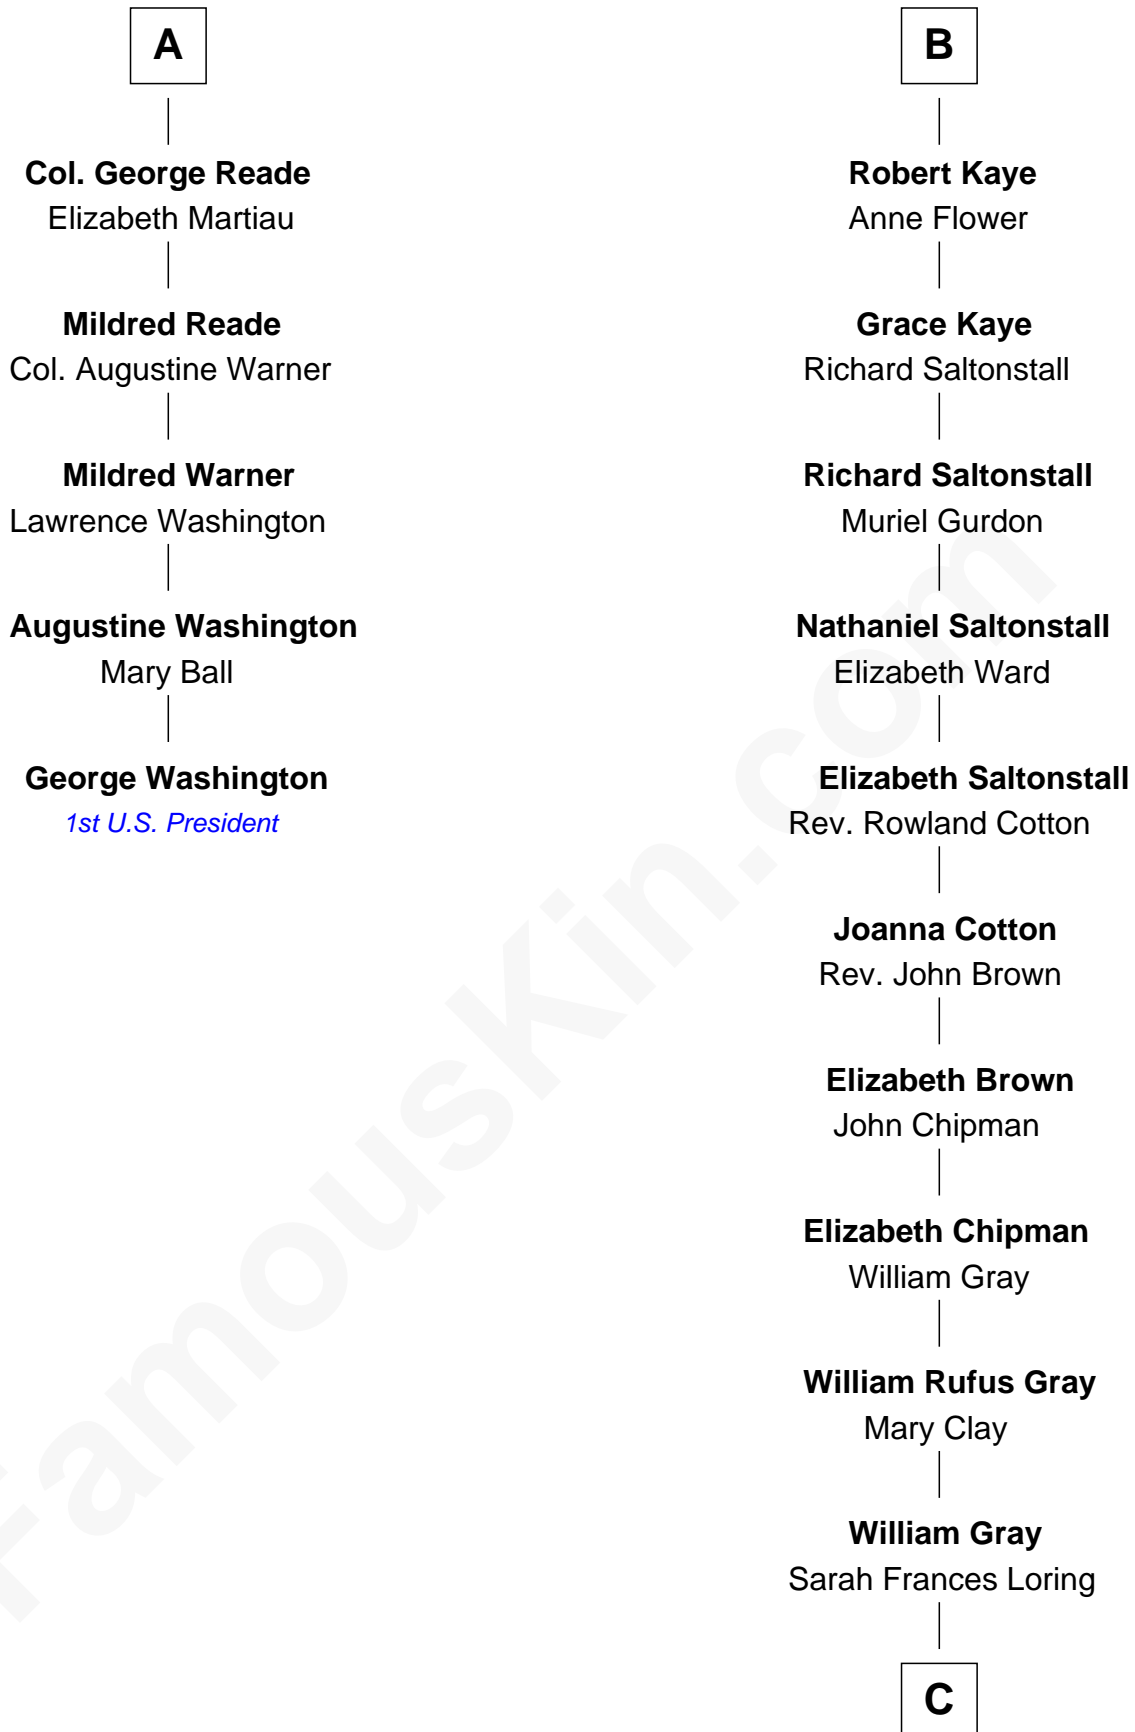

**FamousKin.com**  
**Relationship Chart of**  
**George Washington**  
*1st U.S. President*

11th cousin 9 times removed of

**Story Musgrave**  
*NASA Astronaut*

**C**

Edward Gray

Elizabeth Gray Story

Marguerite Gray

John Butler Swann

Marguerite Swann

Percy Musgrave

Story Musgrave

*NASA Astronaut*

FamousKin.com