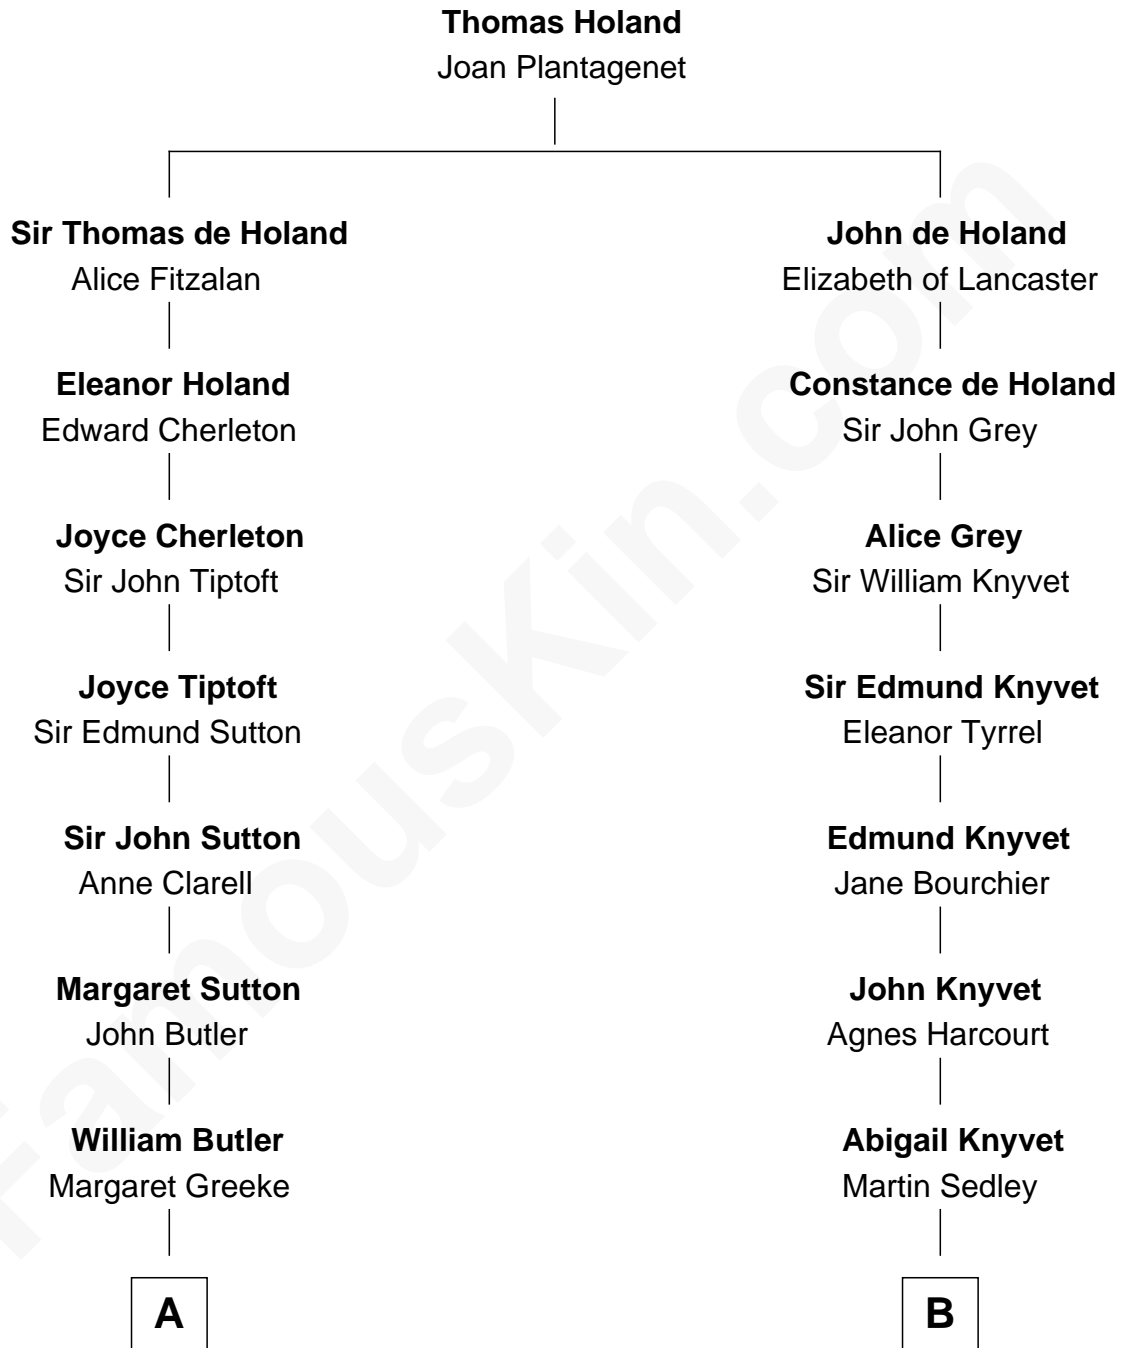

## Relationship Chart of

### George Washington

1st U.S. President

12th cousin 7 times removed of

**Story Musgrave**  
NASA Astronaut

**C**

**Marguerite Gray**  
John Butler Swann

**Marguerite Swann**  
Percy Musgrave

**Story Musgrave**  
*NASA Astronaut*