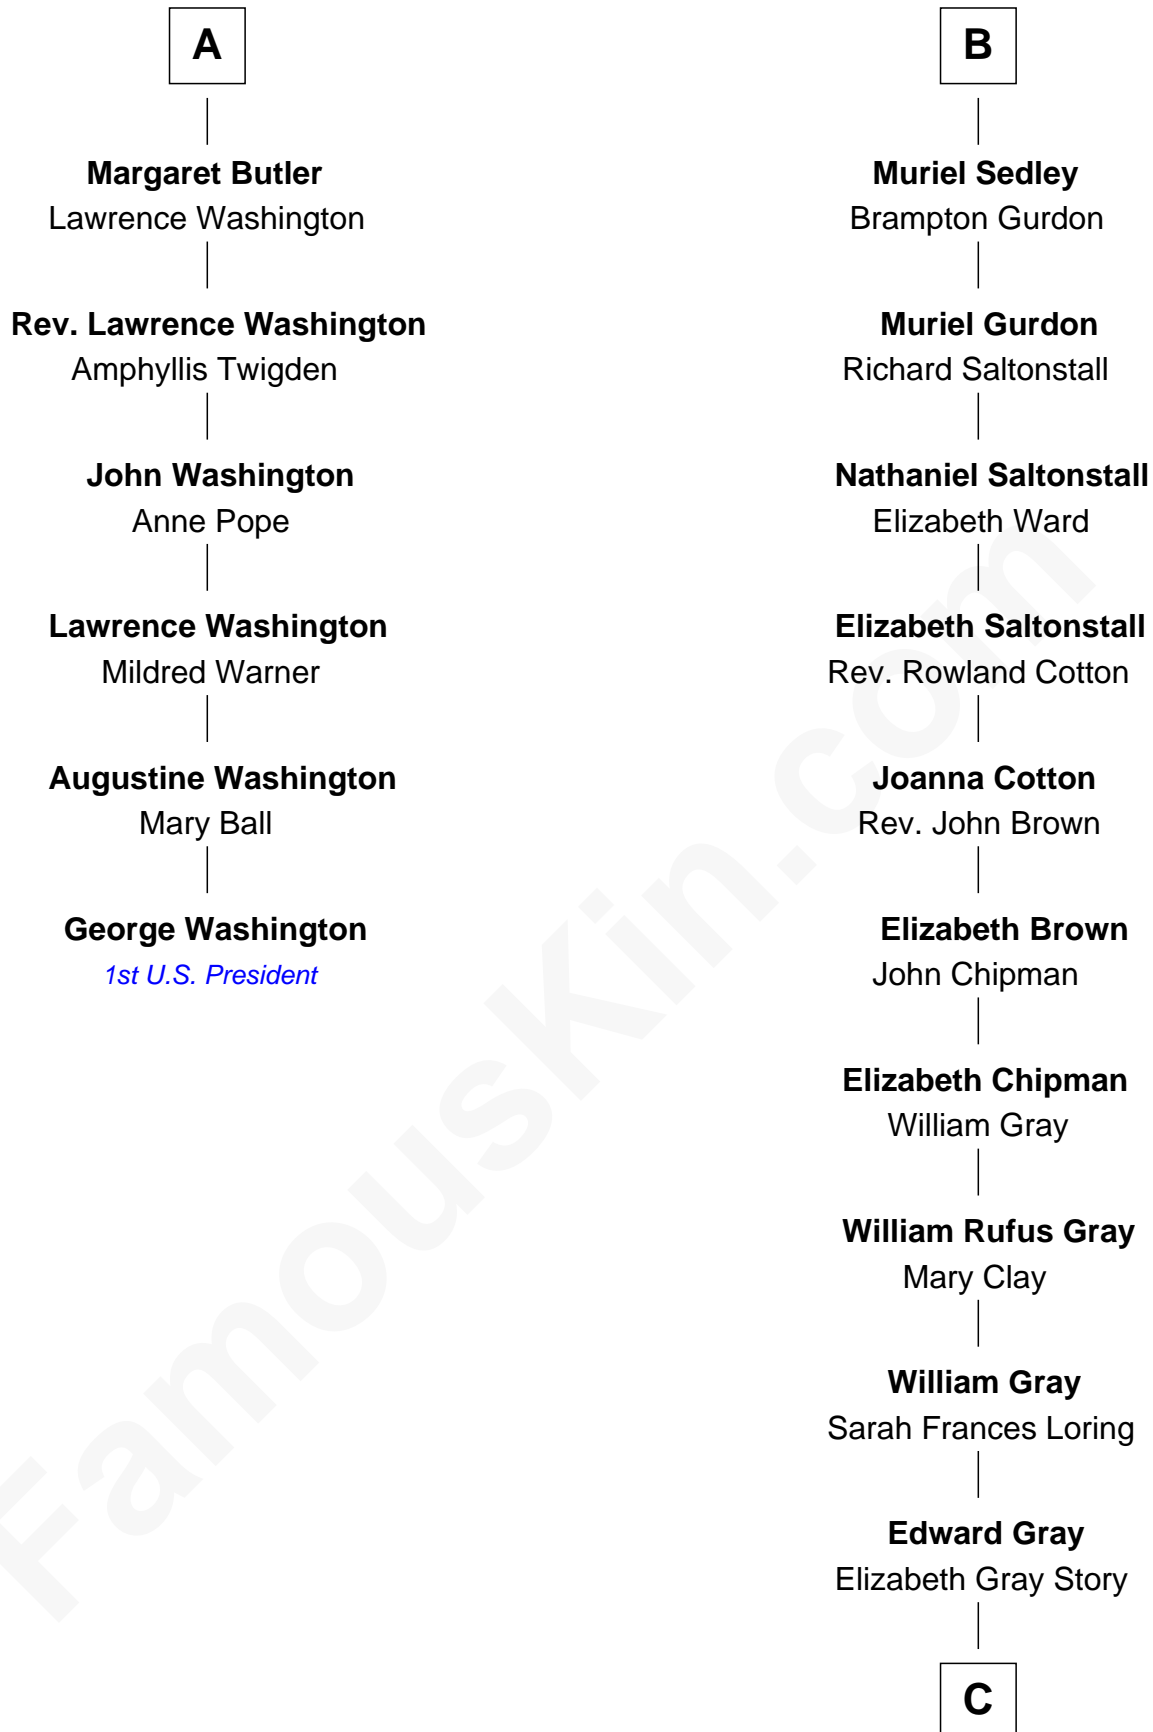

## Relationship Chart of

### George Washington

1st U.S. President

12th cousin 7 times removed of

**Story Musgrave**  
NASA Astronaut

**C**

**Marguerite Gray**  
John Butler Swann

**Marguerite Swann**  
Percy Musgrave

**Story Musgrave**  
*NASA Astronaut*

FamousKin.com