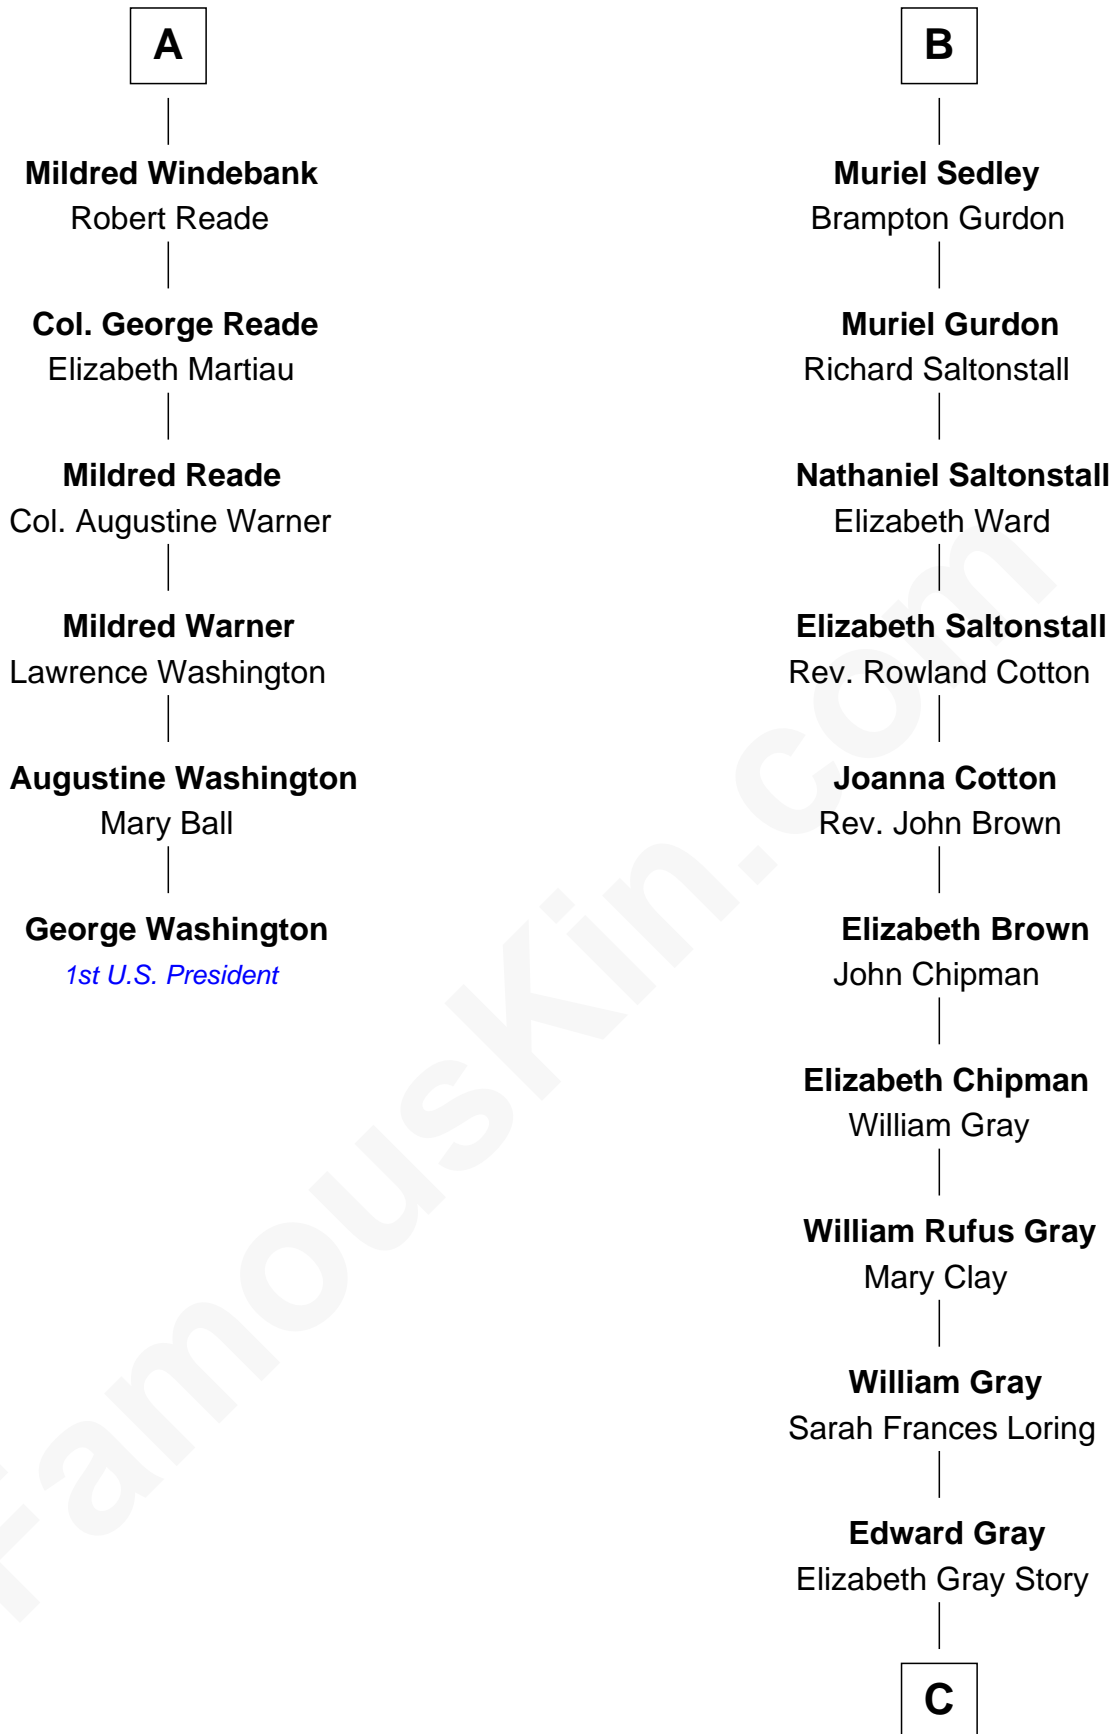

FamousKin.com
Relationship Chart of
George Washington
1st U.S. President

12th cousin 7 times removed of

Story Musgrave
NASA Astronaut

C

Marguerite Gray
John Butler Swann

Marguerite Swann
Percy Musgrave

Story Musgrave
NASA Astronaut