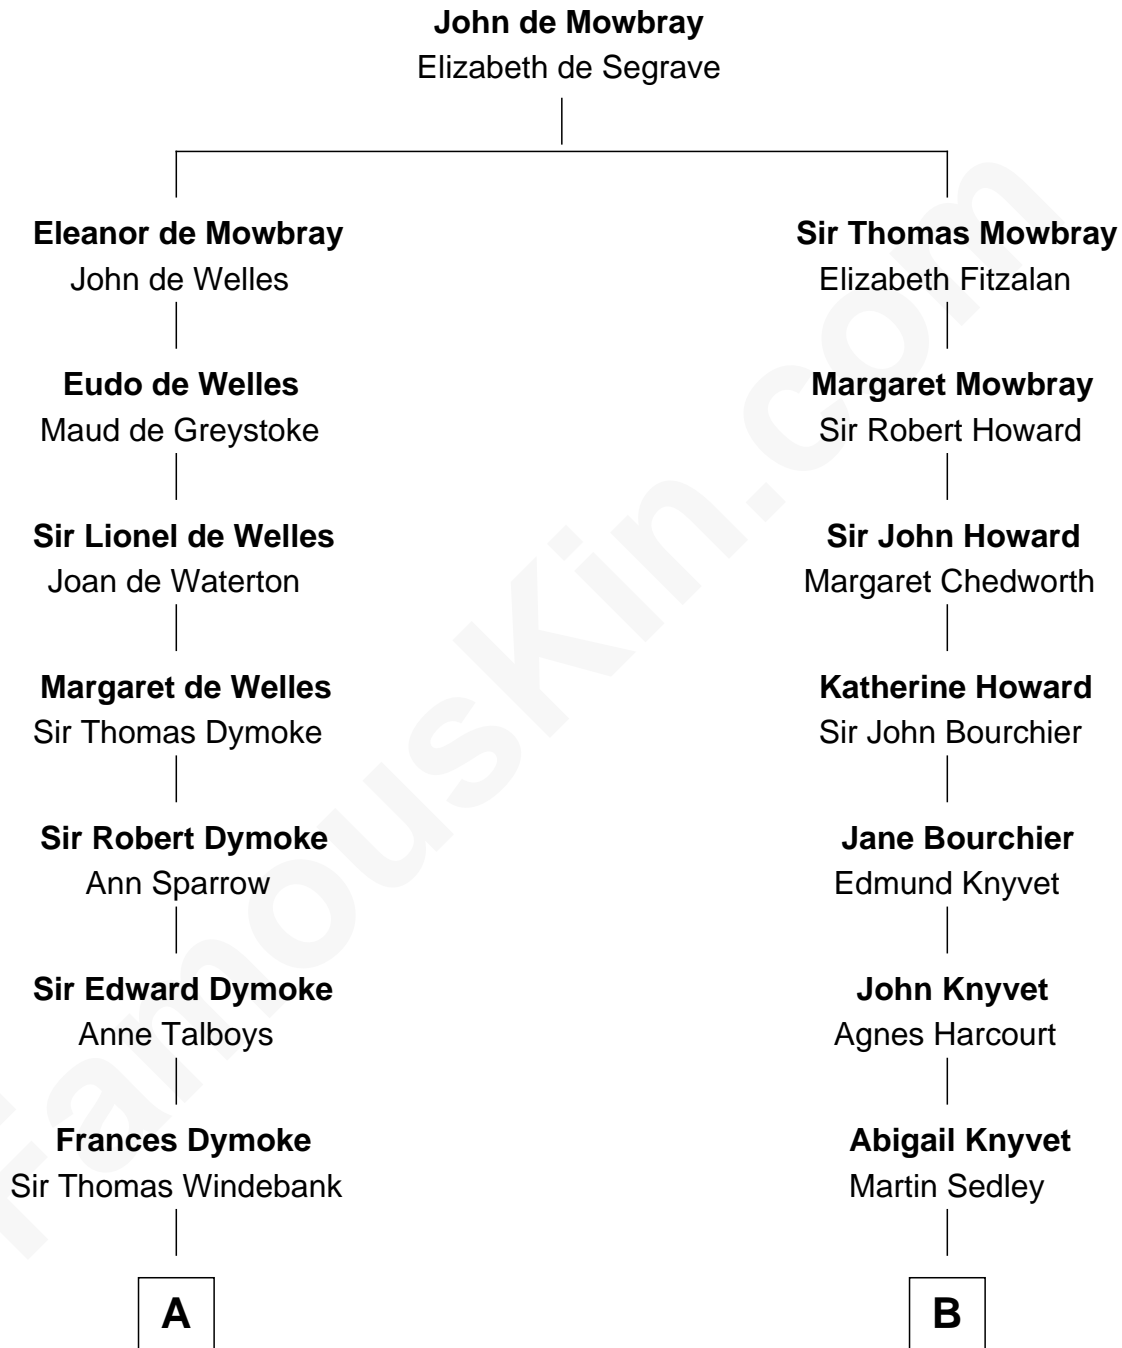

FamousKin.com
Relationship Chart of
George Washington
1st U.S. President

12th cousin 7 times removed of

Story Musgrave
NASA Astronaut

C

Marguerite Gray
John Butler Swann

Marguerite Swann
Percy Musgrave

Story Musgrave
NASA Astronaut

FamousKin.com