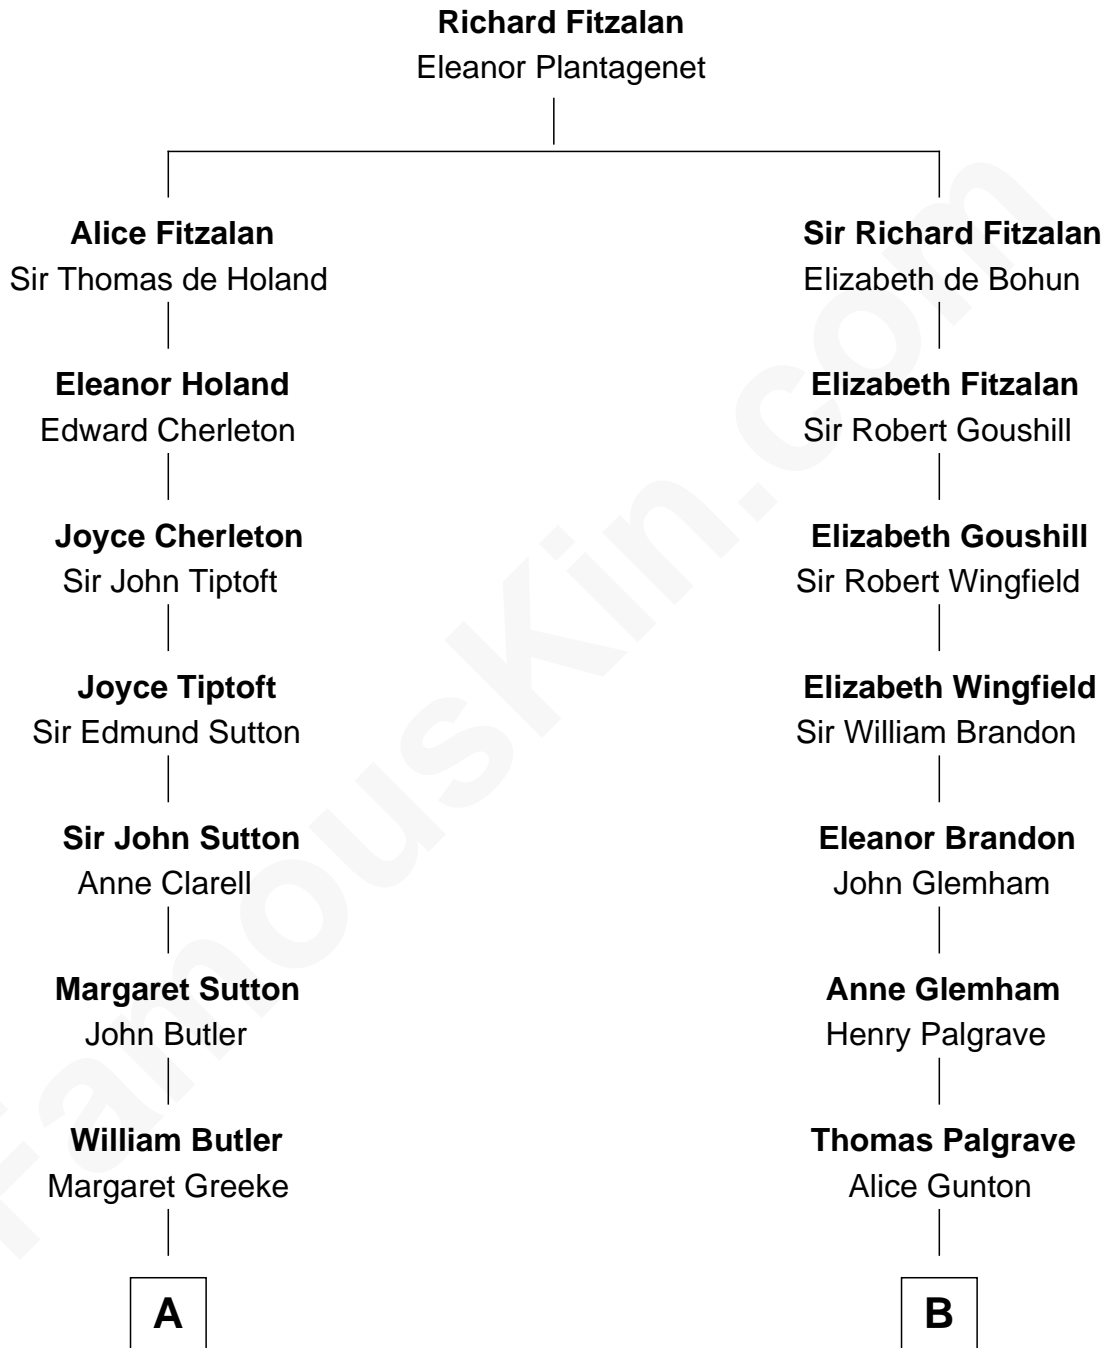

FamousKin.com

Relationship Chart of

George Washington

1st U.S. President

12th cousin 7 times removed of

Linda Hunt

TV and Movie Actress

C