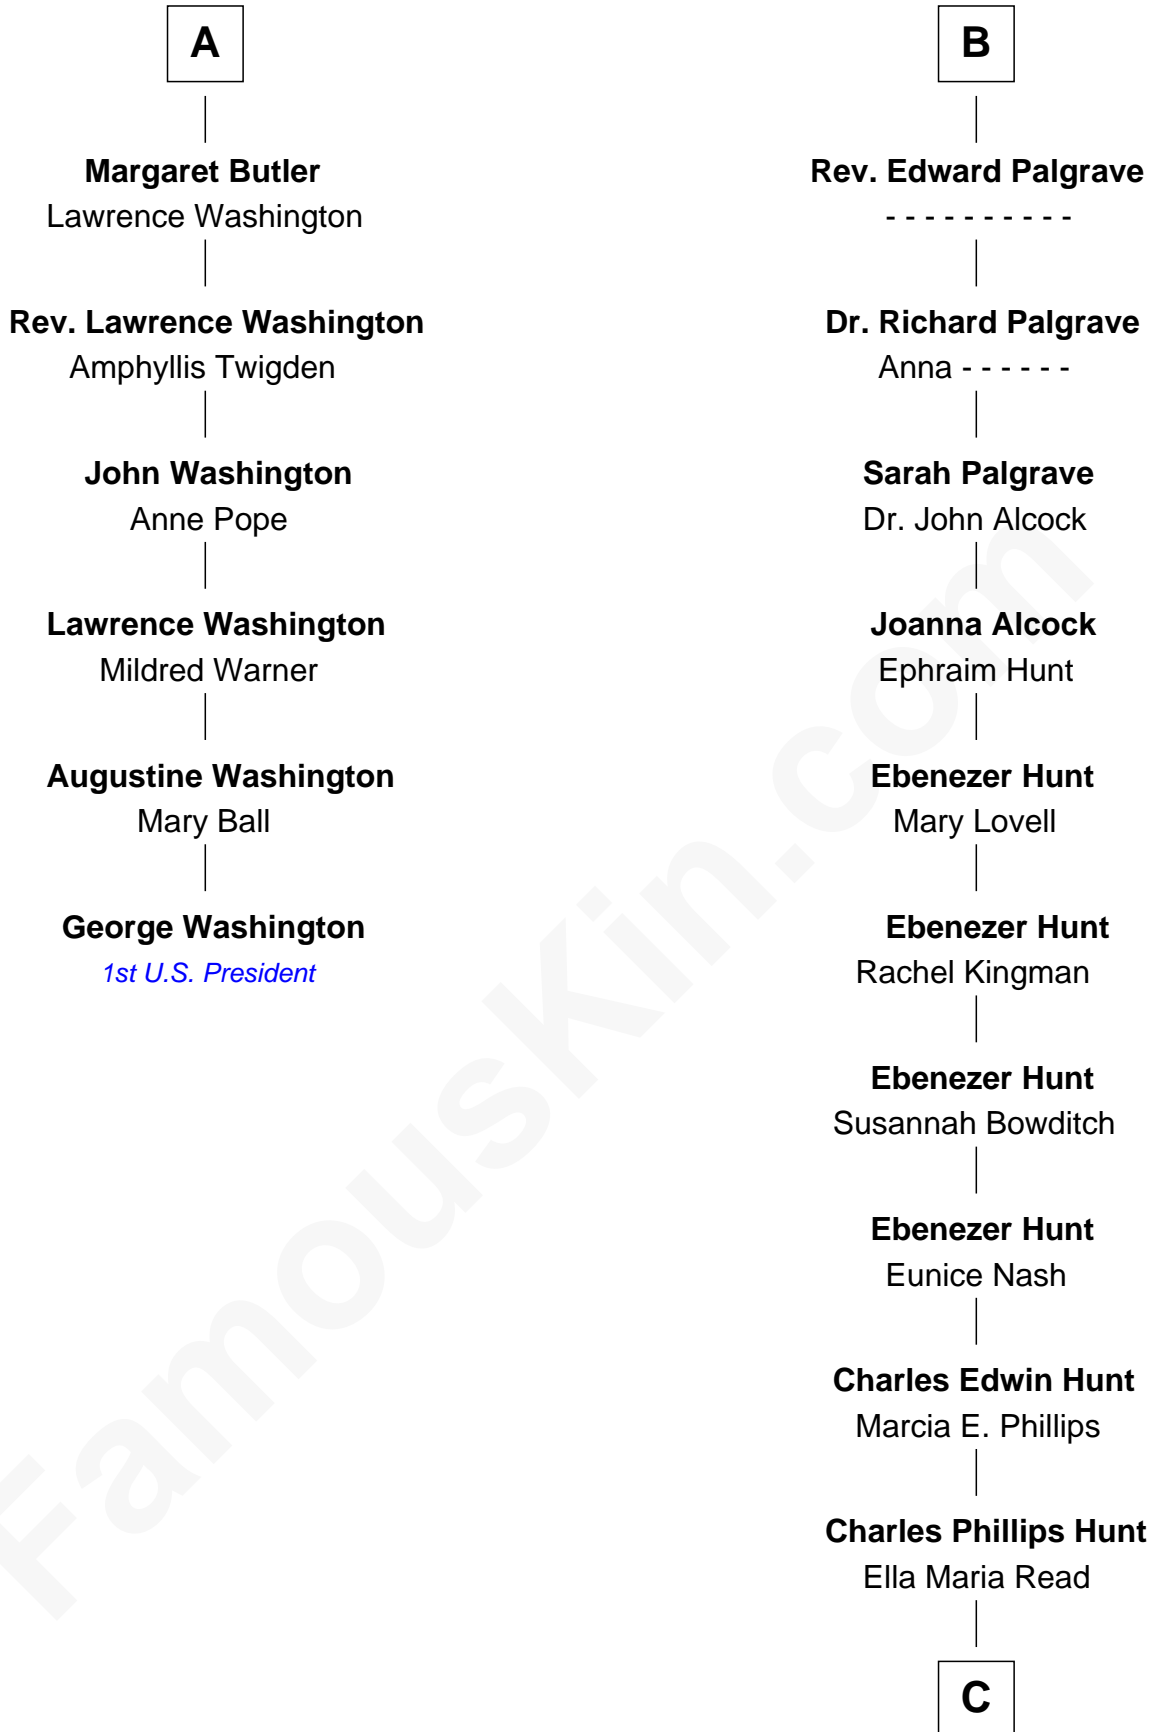

FamousKin.com

Relationship Chart of

George Washington

1st U.S. President

12th cousin 7 times removed of

Linda Hunt

TV and Movie Actress

C

Charles Edwin Hunt

Louise Phipps Davy

Raymond Davy Hunt

Elsie R. Doying

Linda Hunt

TV and Movie Actress