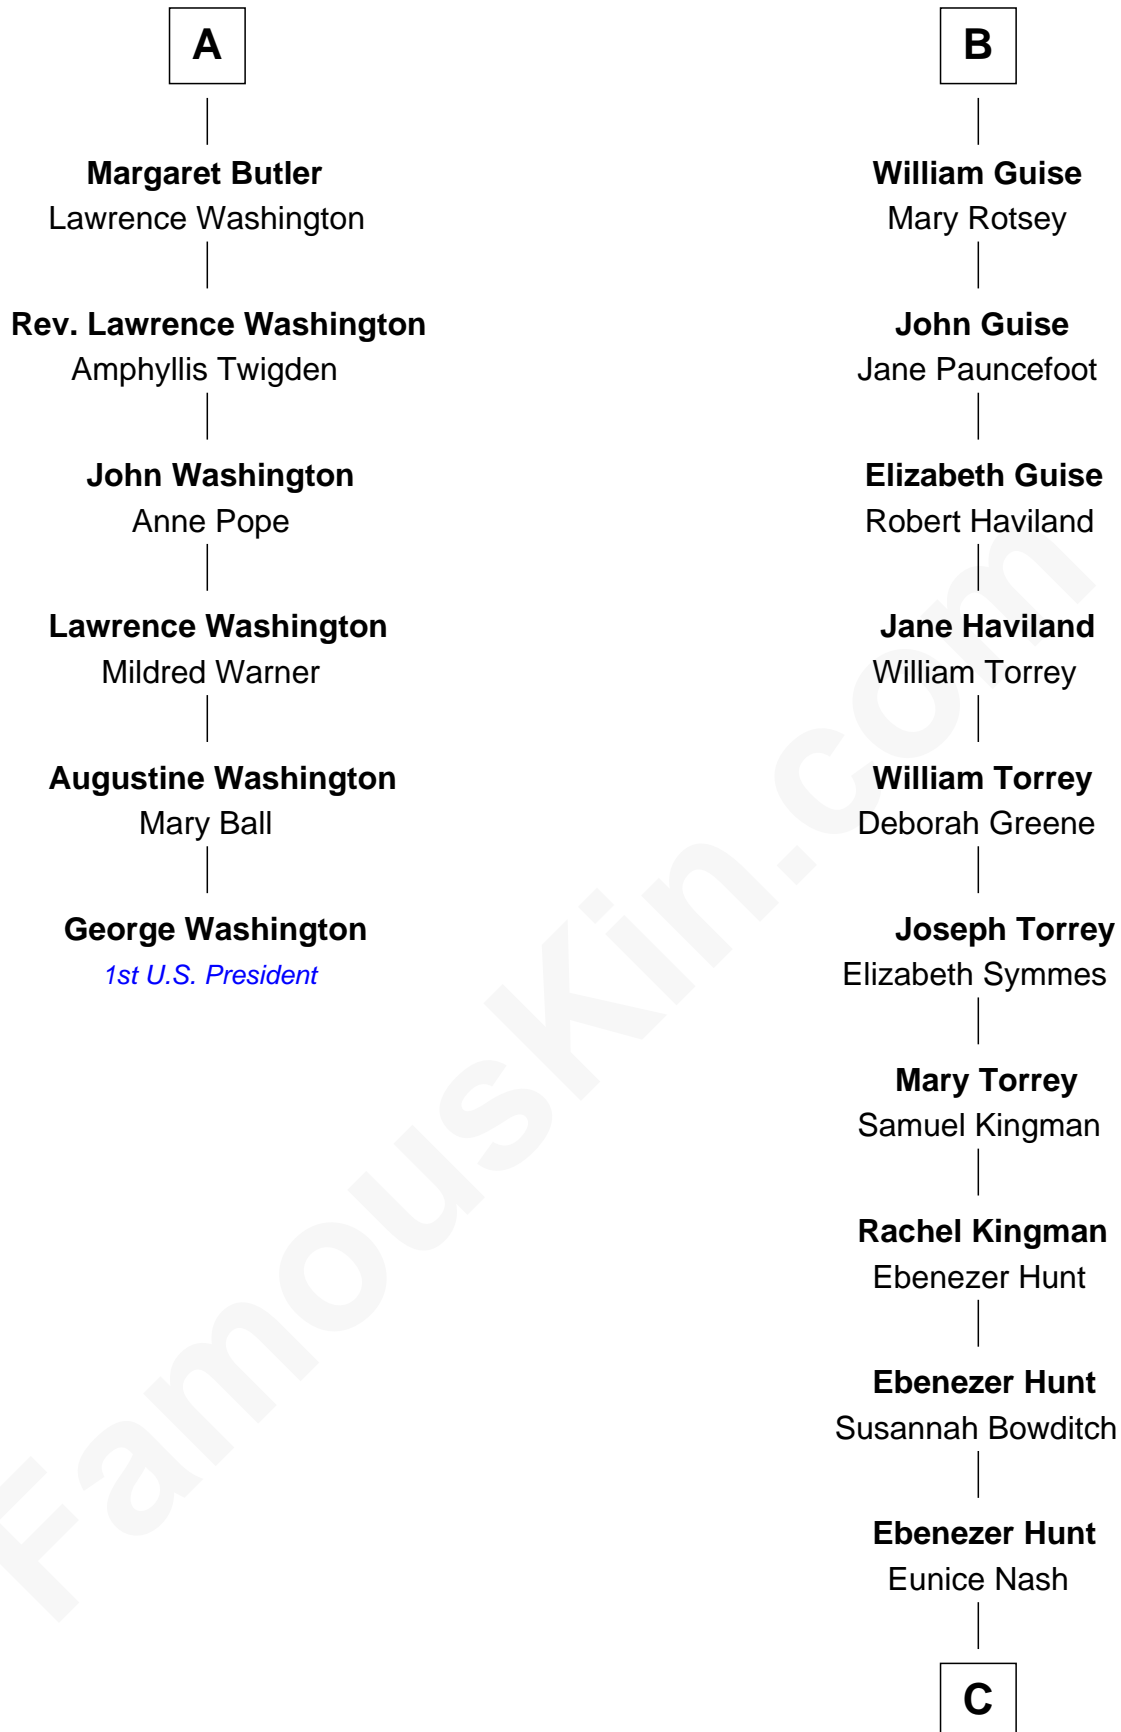

FamousKin.com
Relationship Chart of
George Washington
1st U.S. President

12th cousin 9 times removed of

Linda Hunt
TV and Movie Actress

Sir Maurice de Berkeley
 Eve la Zouche

C

Charles Edwin Hunt

Marcia E. Phillips

Charles Phillips Hunt

Ella Maria Read

Charles Edwin Hunt

Louise Phipps Davy

Raymond Davy Hunt

Elsie R. Doying

Linda Hunt

TV and Movie Actress