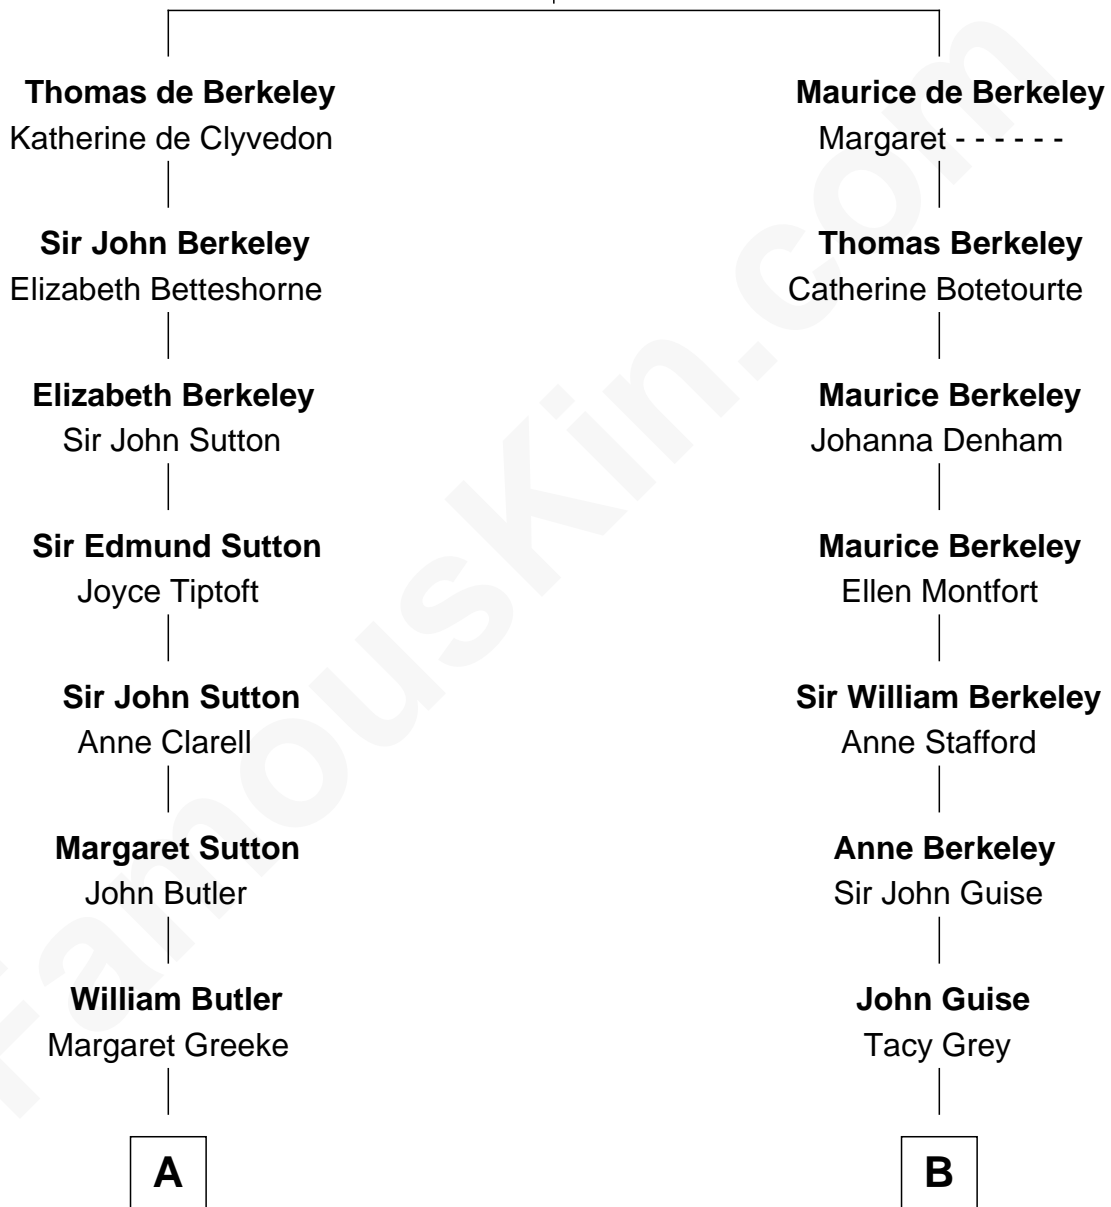

FamousKin.com
Relationship Chart of
George Washington
1st U.S. President

12th cousin 9 times removed of

Linda Hunt
TV and Movie Actress

Sir Maurice de Berkeley
 Eve la Zouche

C

Charles Edwin Hunt

Marcia E. Phillips