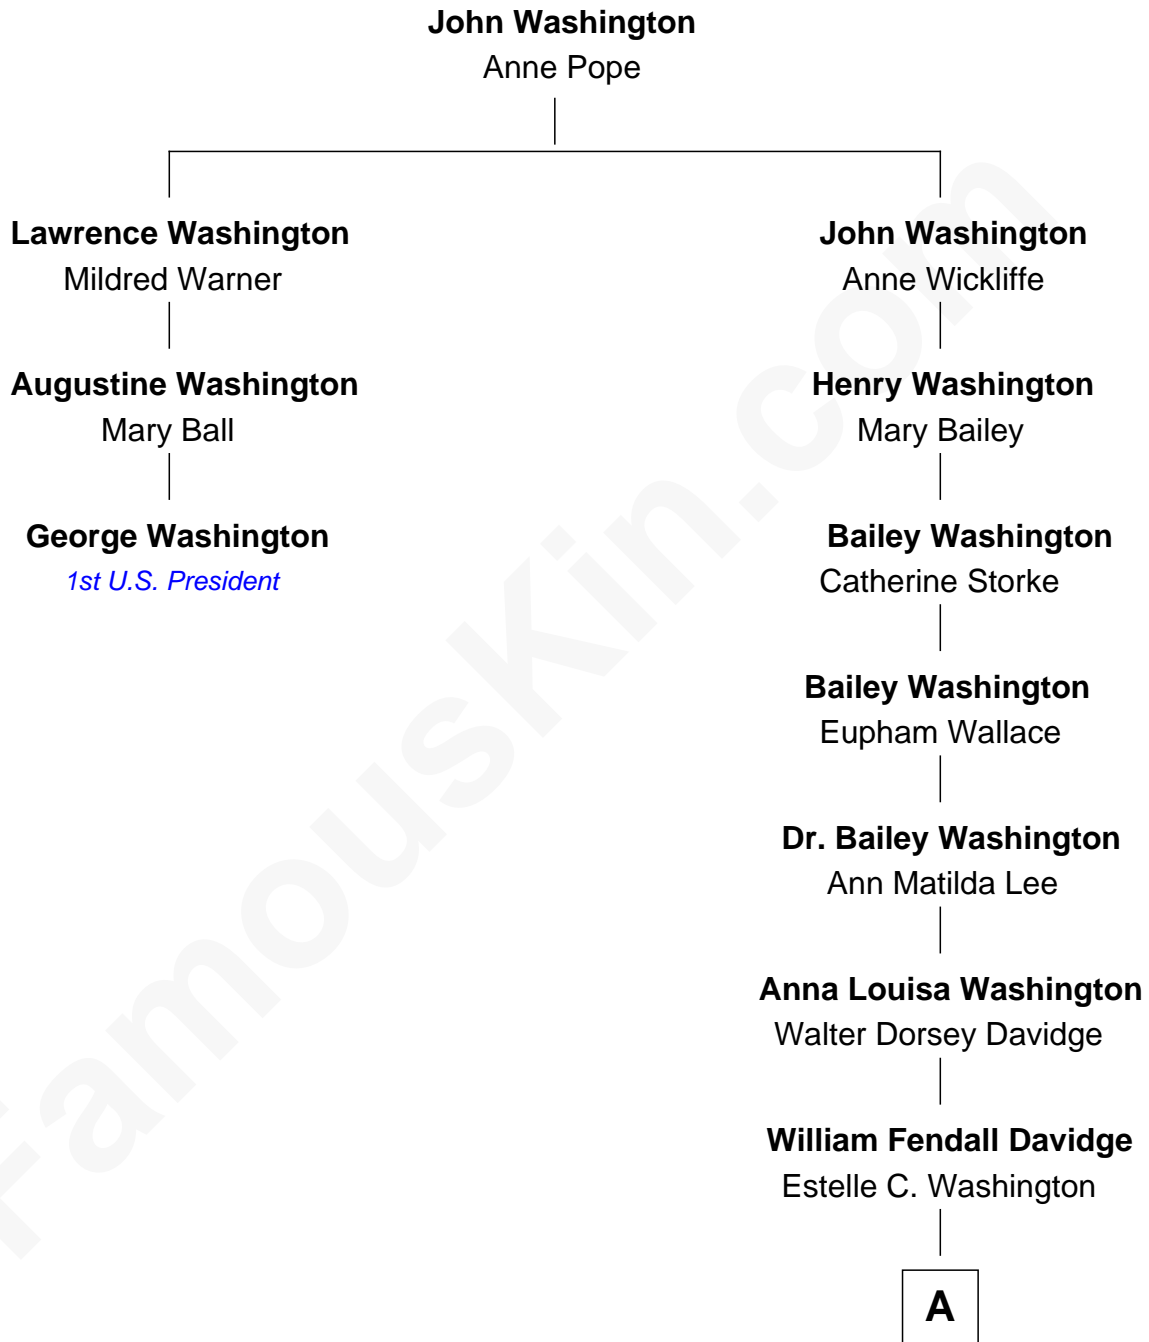

**FamousKin.com**  
**Relationship Chart of**  
**George Washington**  
*1st U.S. President*

**2nd cousin 6 times removed of**

**Lee Marvin**  
*TV and Movie Actor*

A

Courtenay W. Davidge  
Lamont Waltman Marvin

Lee Marvin  
*TV and Movie Actor*

FamousKin.com