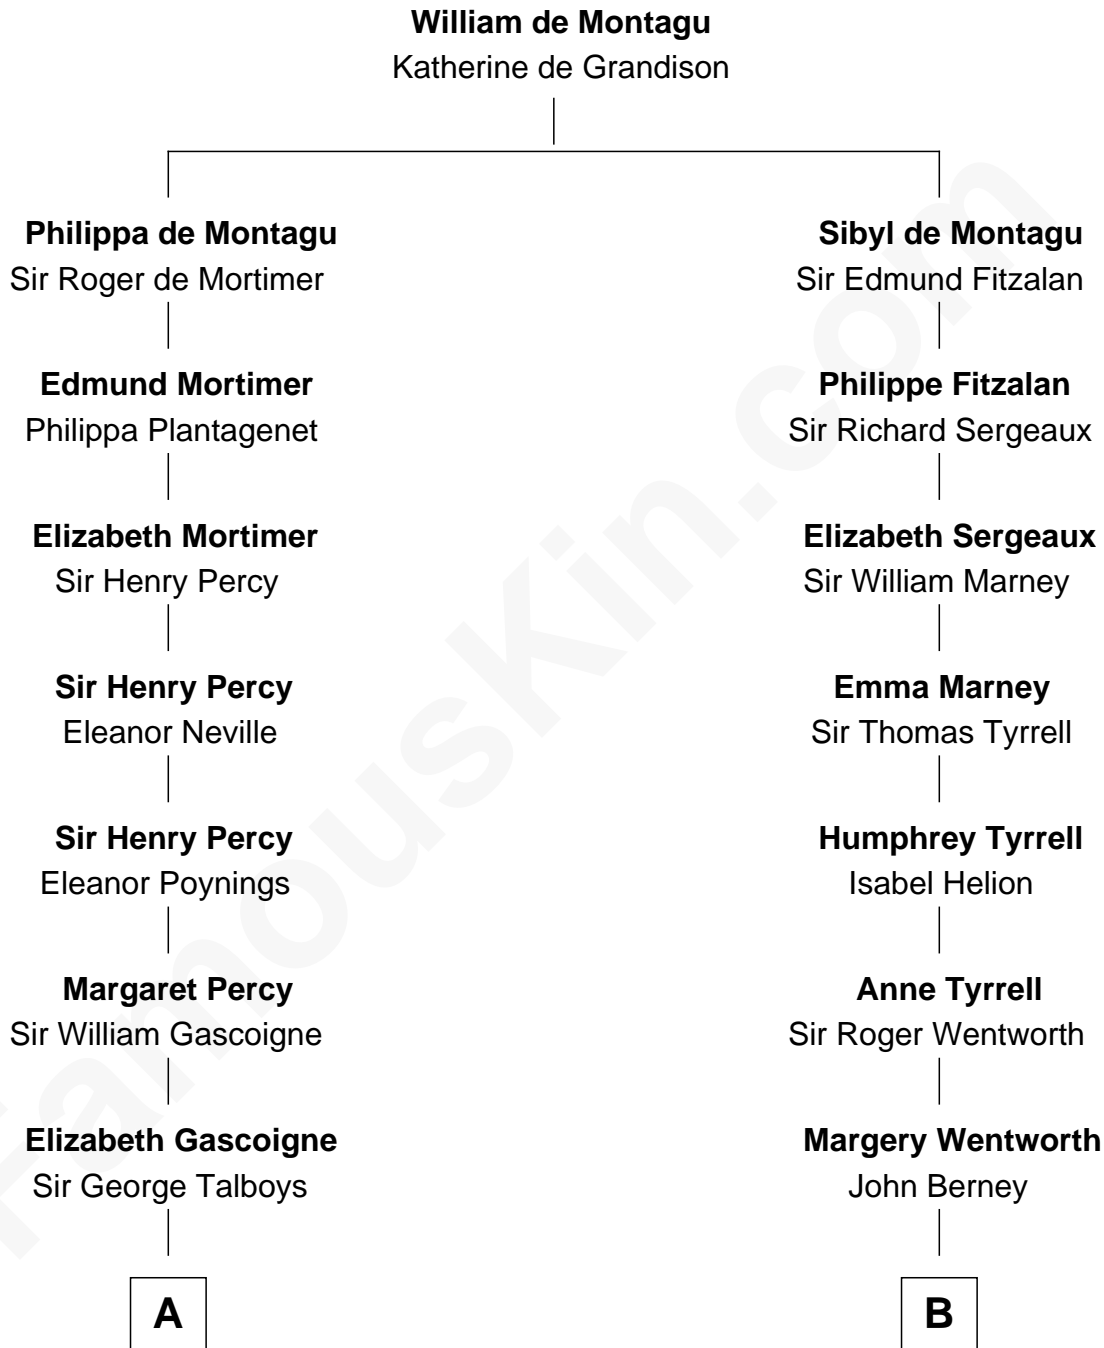

## Relationship Chart of

### George Washington

1st U.S. President

14th cousin 6 times removed of

**Lee Marvin**

TV and Movie Actor

C

**Anna Louisa Washington**

Walter Dorsey Davidge