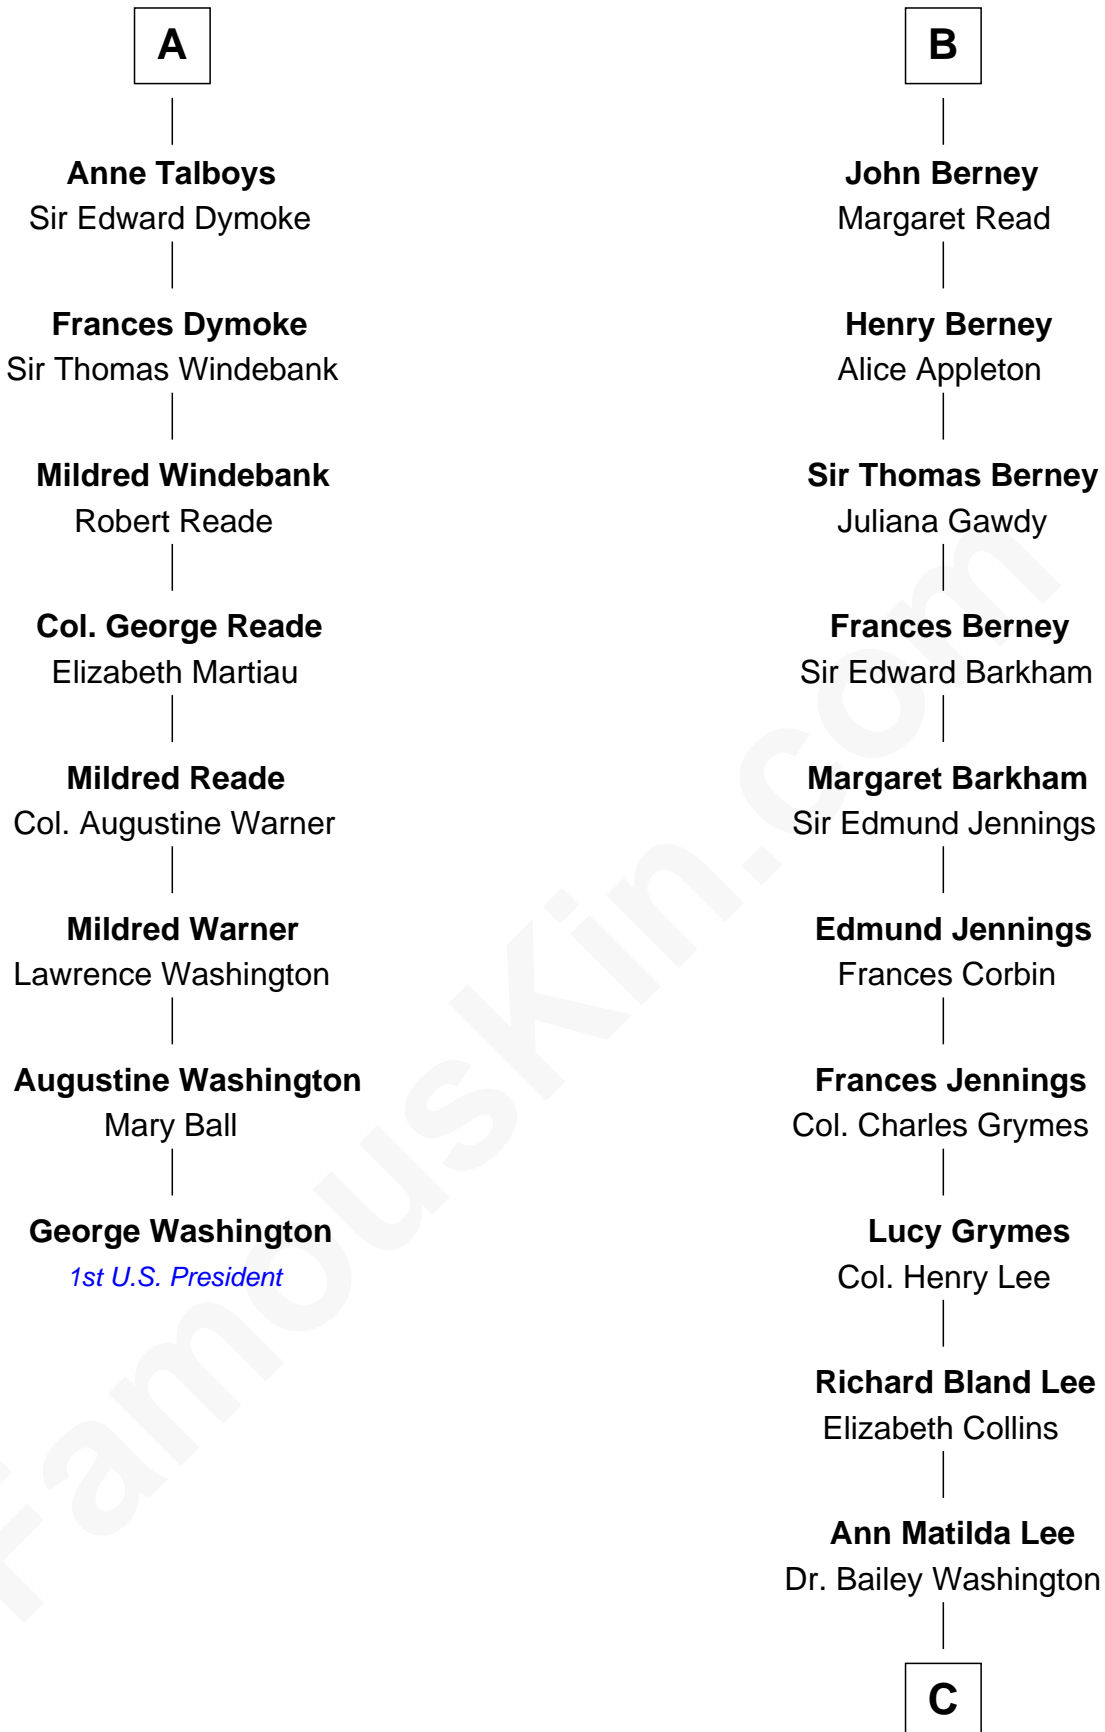

## Relationship Chart of

### George Washington

1st U.S. President

14th cousin 6 times removed of

**Lee Marvin**

TV and Movie Actor

C

**Anna Louisa Washington**

Walter Dorsey Davidge