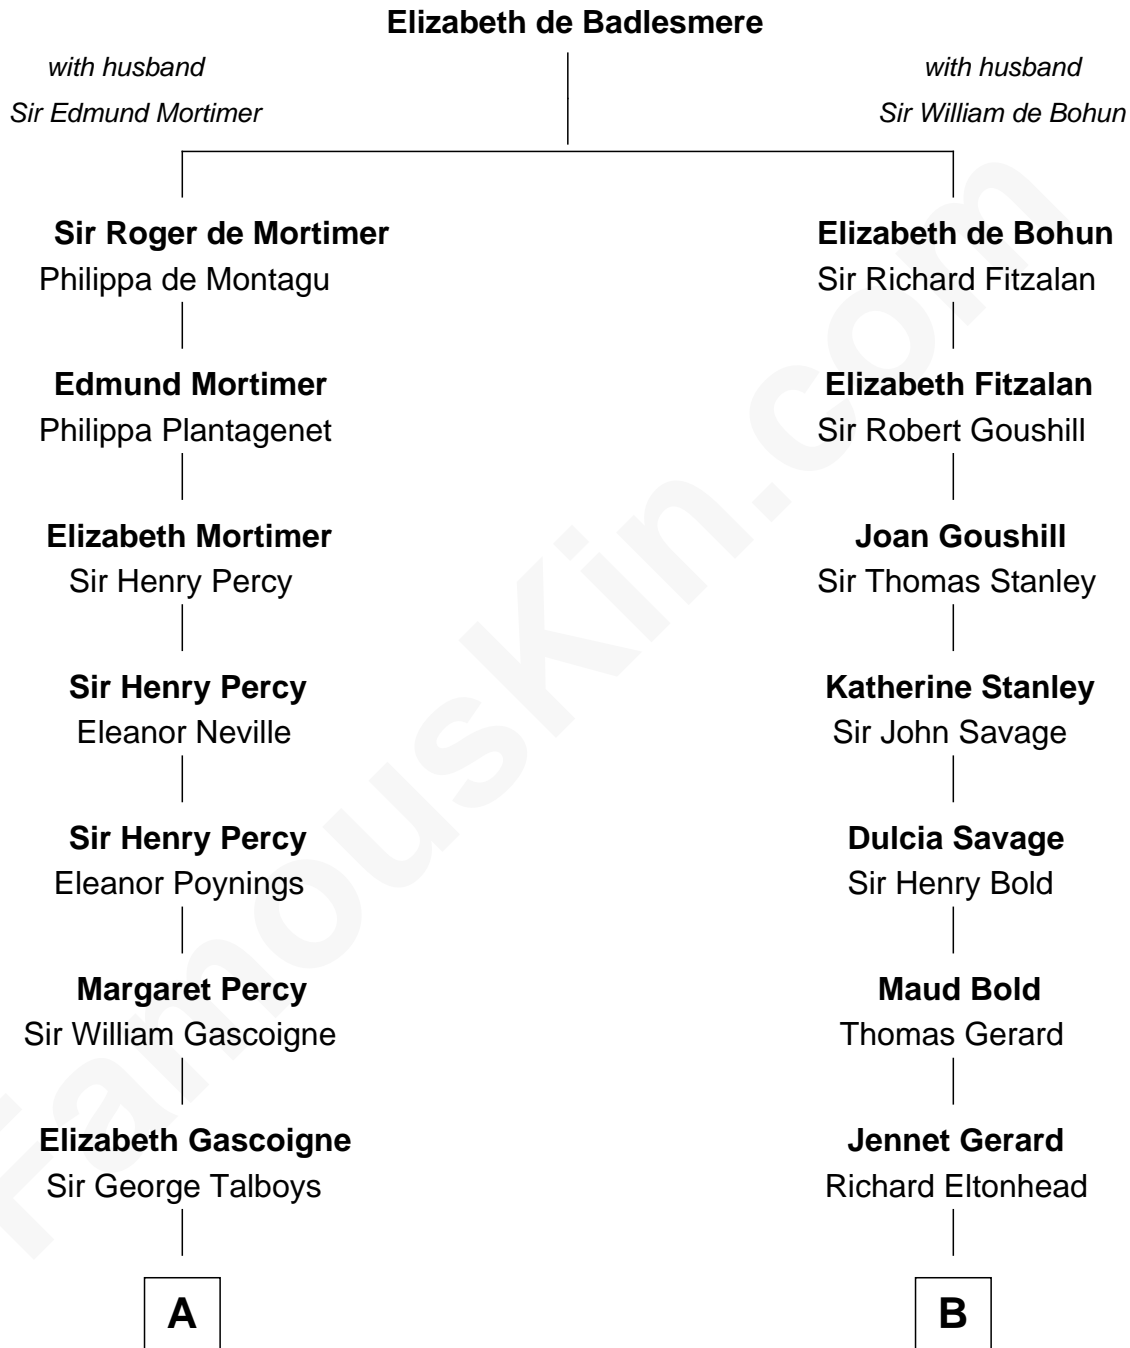

FamousKin.com
Relationship Chart of
George Washington
1st U.S. President

14th cousin 4 times removed of

Lee Marvin
TV and Movie Actor

C

Courtenay W. Davidge
Lamont Waltman Marvin

Lee Marvin
TV and Movie Actor

FamousKin.com