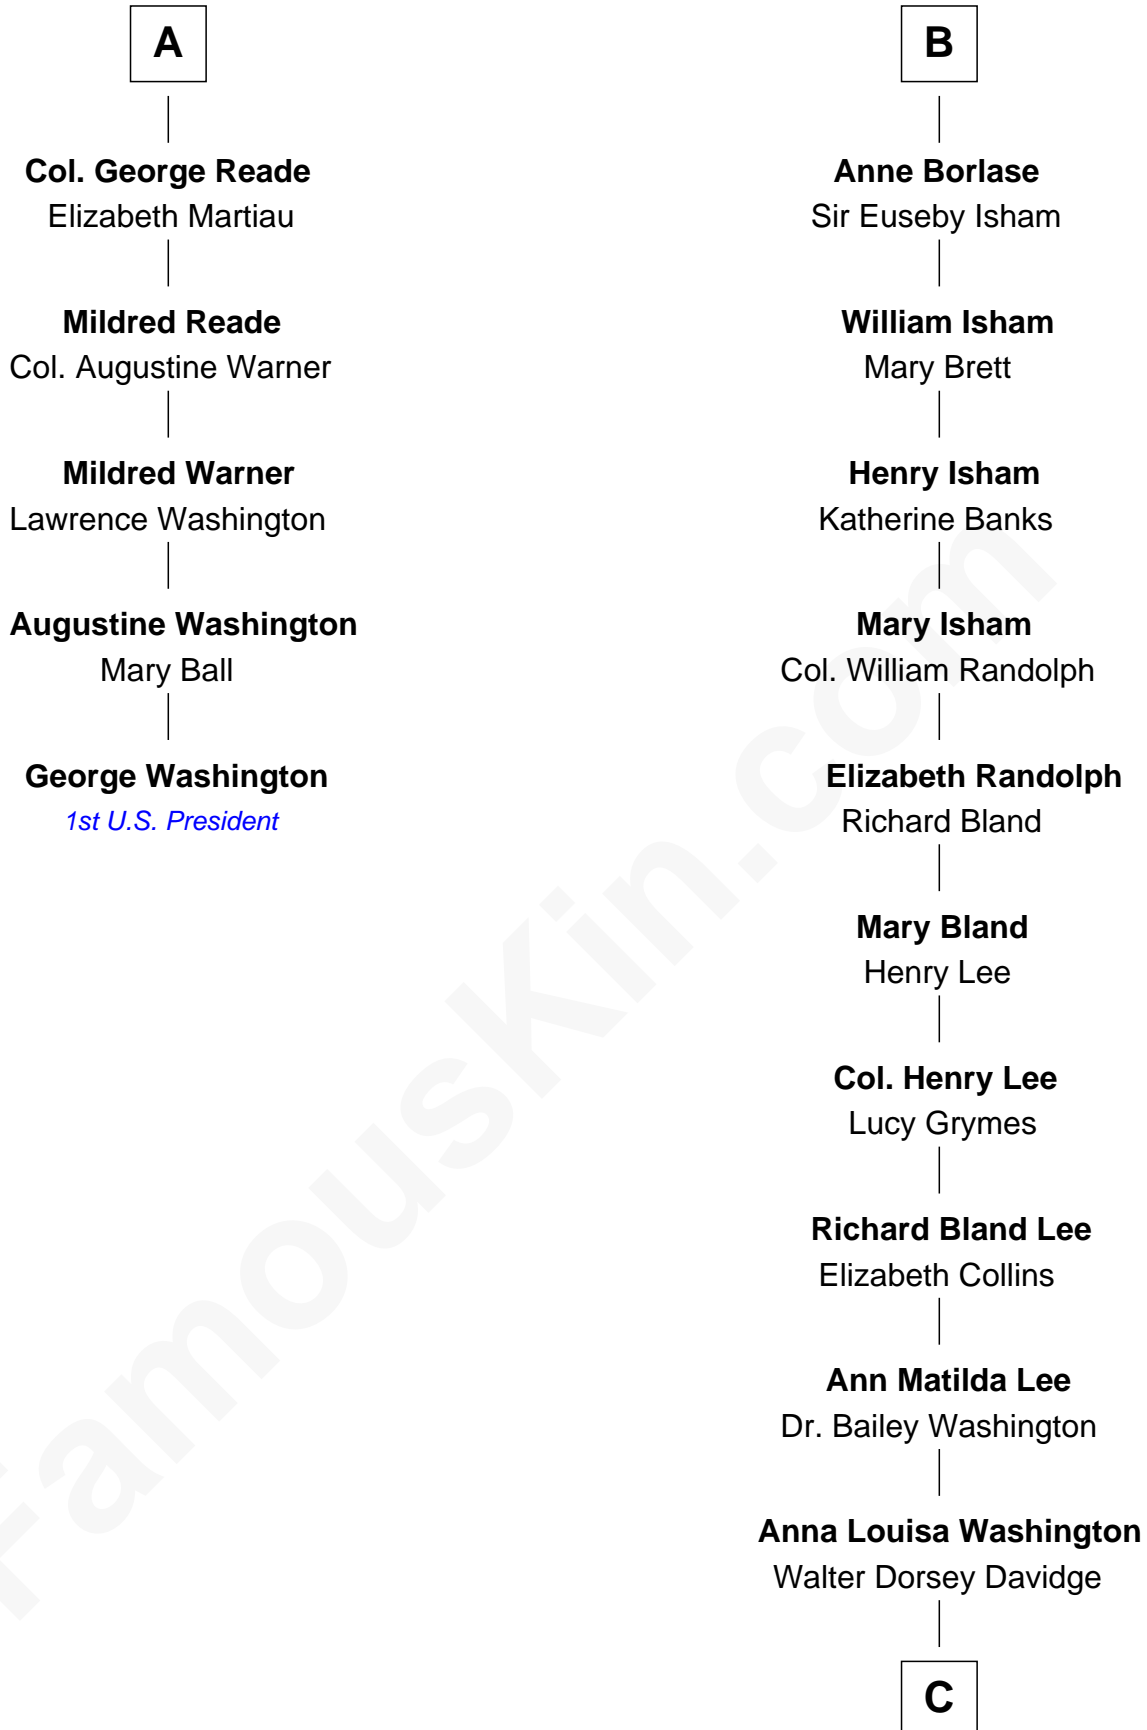

## Relationship Chart of

### George Washington

1st U.S. President

11th cousin 8 times removed of

**Lee Marvin**  
TV and Movie Actor

**C**

William Fendall Davidge

Estelle C. Washington

Courtenay W. Davidge