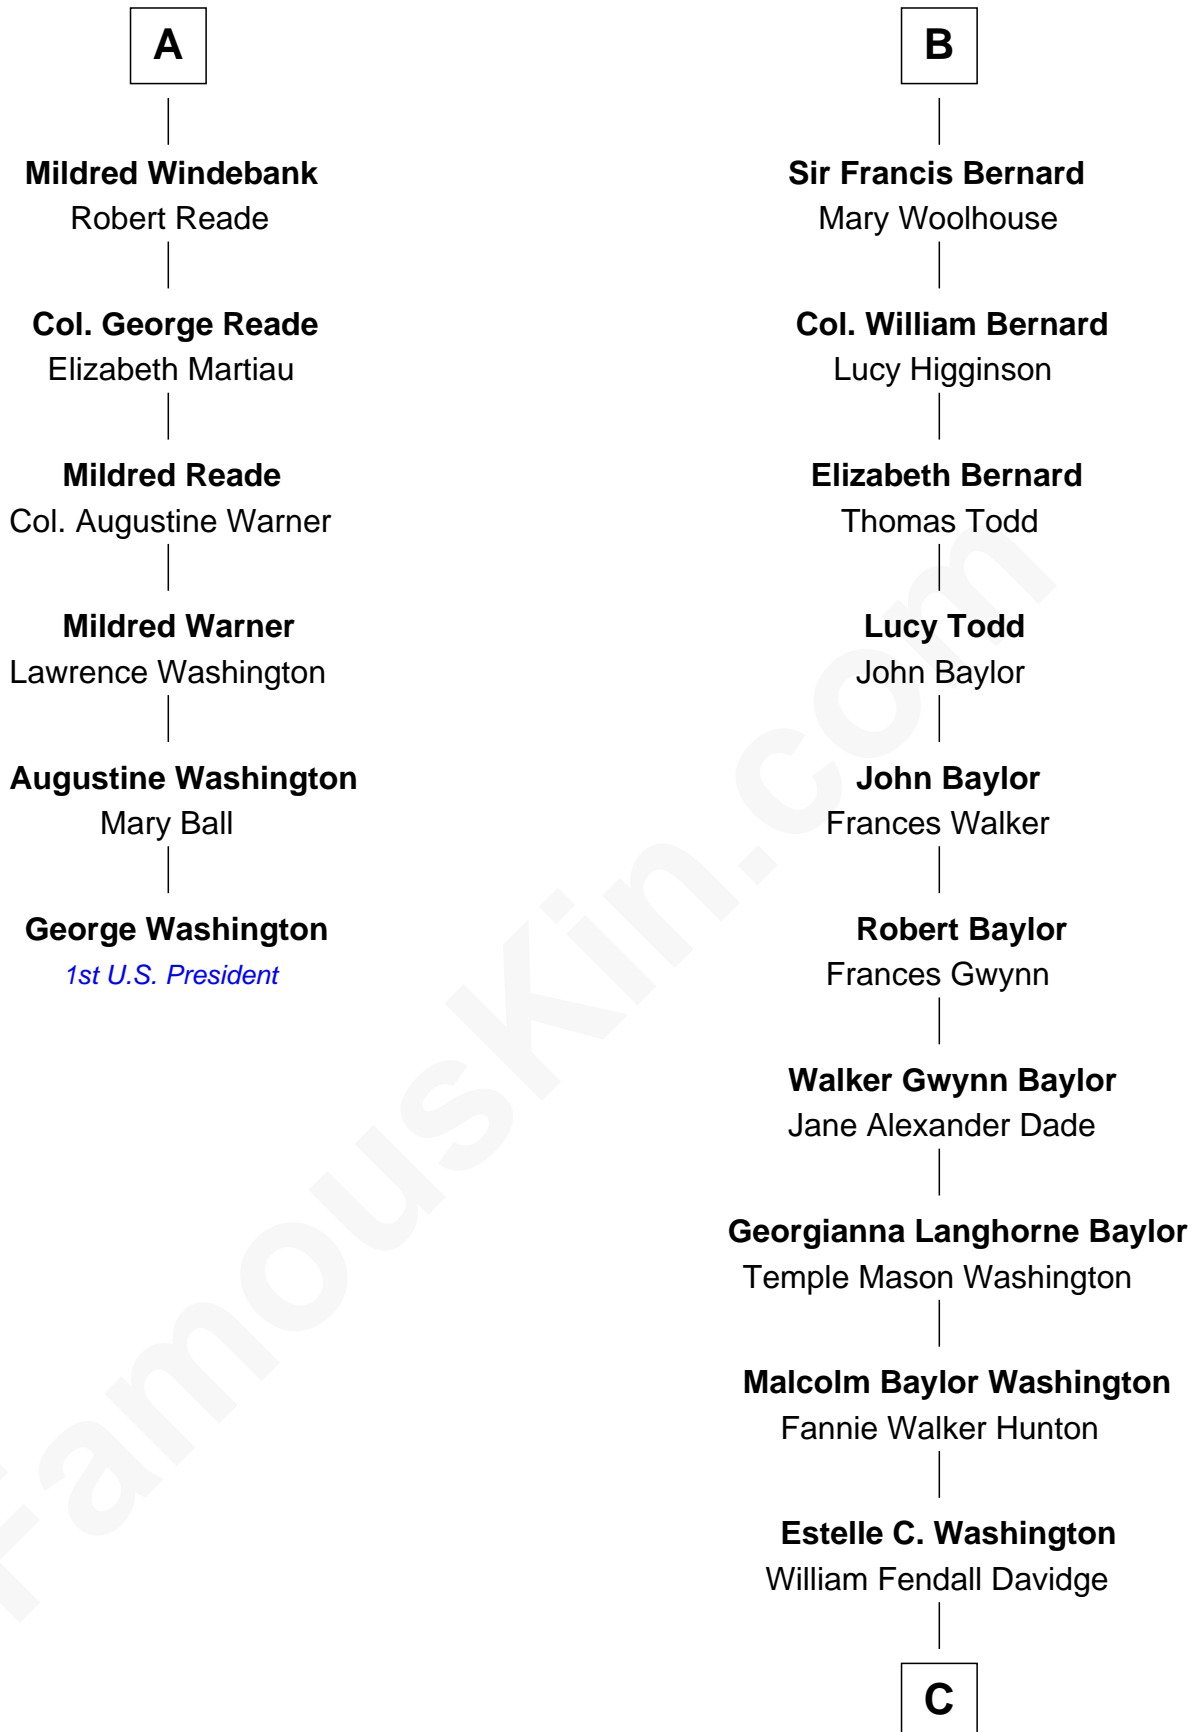

FamousKin.com
Relationship Chart of
George Washington
1st U.S. President

12th cousin 6 times removed of

Lee Marvin
TV and Movie Actor

John de Welles
Maud de Roos

John de Welles
Eleanor de Mowbray

Eudo de Welles
Maud de Greystoke

Sir Lionel de Welles
Joan de Waterton

Margaret de Welles
Sir Thomas Dymoke

Sir Robert Dymoke
Ann Sparrow

Sir Edward Dymoke
Anne Talboys

Frances Dymoke
Sir Thomas Windebank

A

Margery de Welles
Stephen le Scrope

John le Scrope
Elizabeth Chaworth

Elizabeth le Scrope
Sir Henry le Scrope

Margaret Scrope
John Bernard

John Bernard
Margaret Daundelyn

John Bernard
Cecily Muscote

Francis Bernard
Alice Hazlewood

B

C