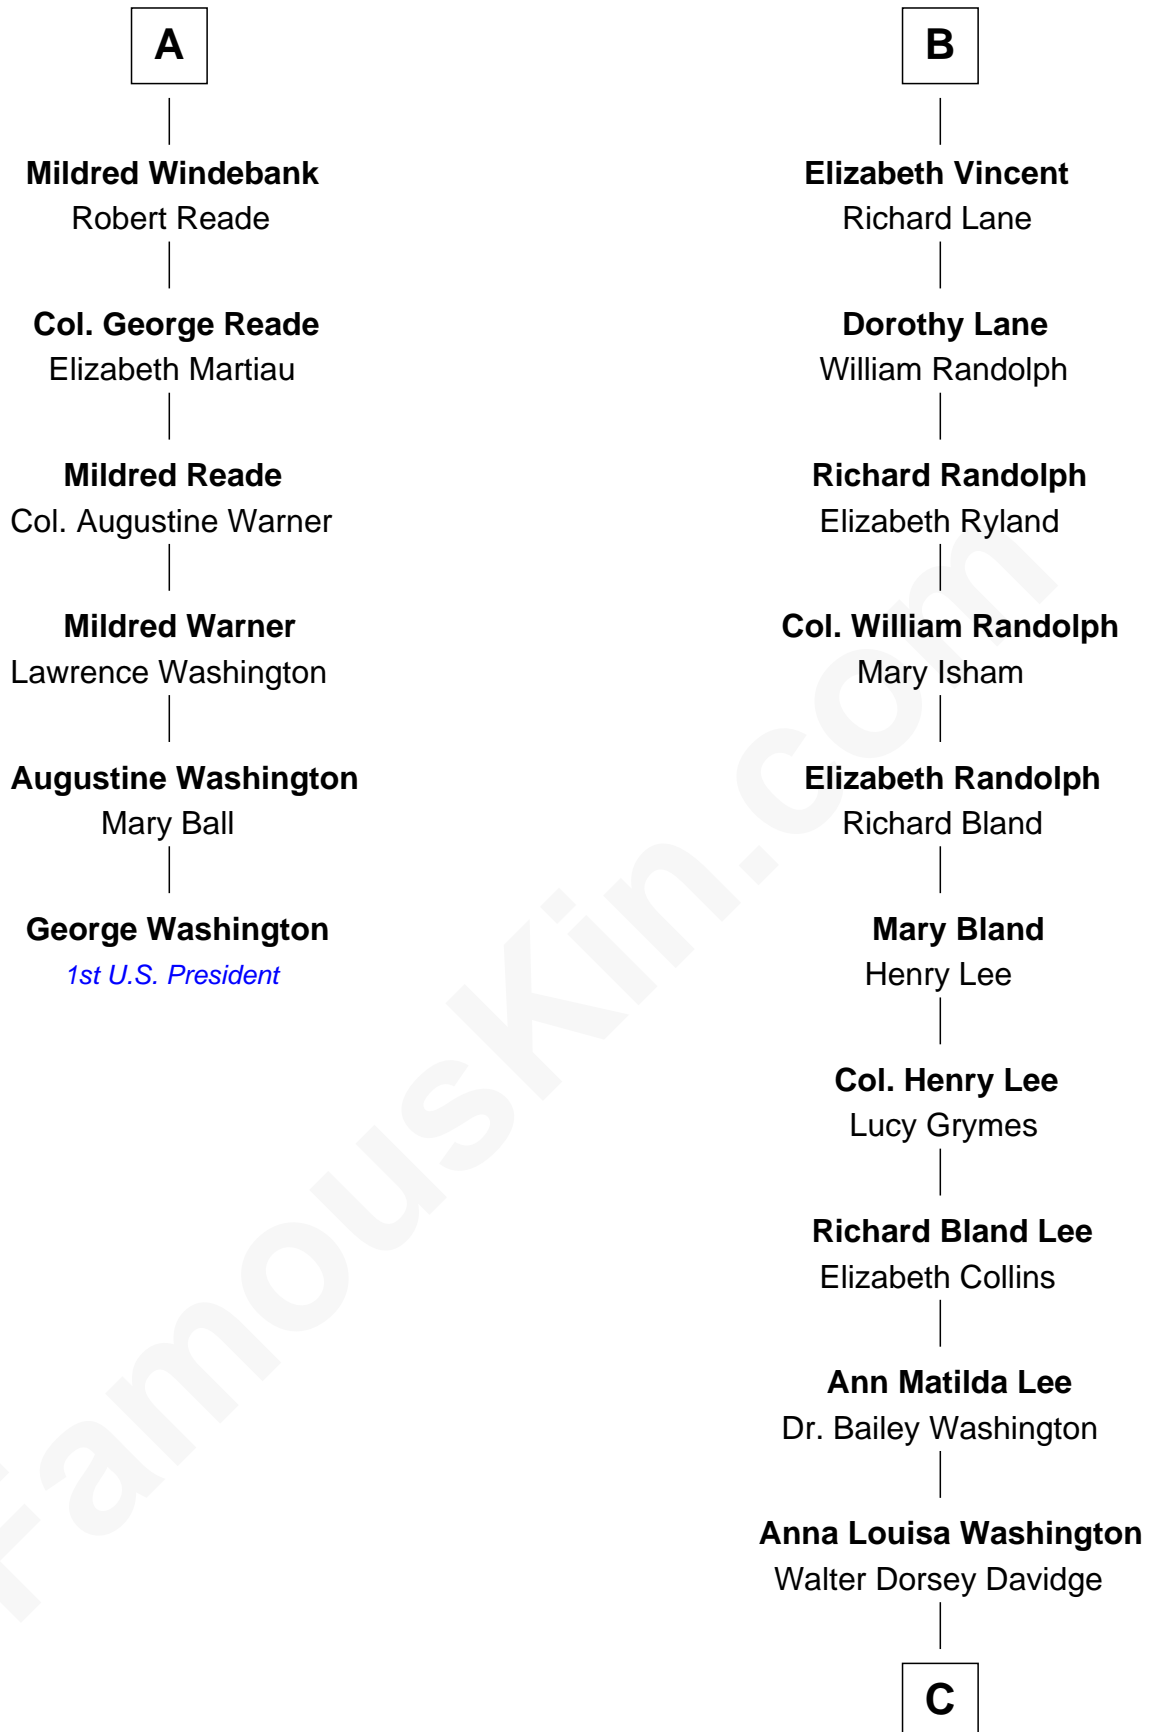

FamousKin.com
Relationship Chart of
George Washington
1st U.S. President

12th cousin 7 times removed of

Lee Marvin
TV and Movie Actor

John de Mowbray
 Elizabeth de Segrave

C

William Fendall Davidge

Estelle C. Washington

Courtenay W. Davidge

Lamont Waltman Marvin

Lee Marvin

TV and Movie Actor

FamousKin.com