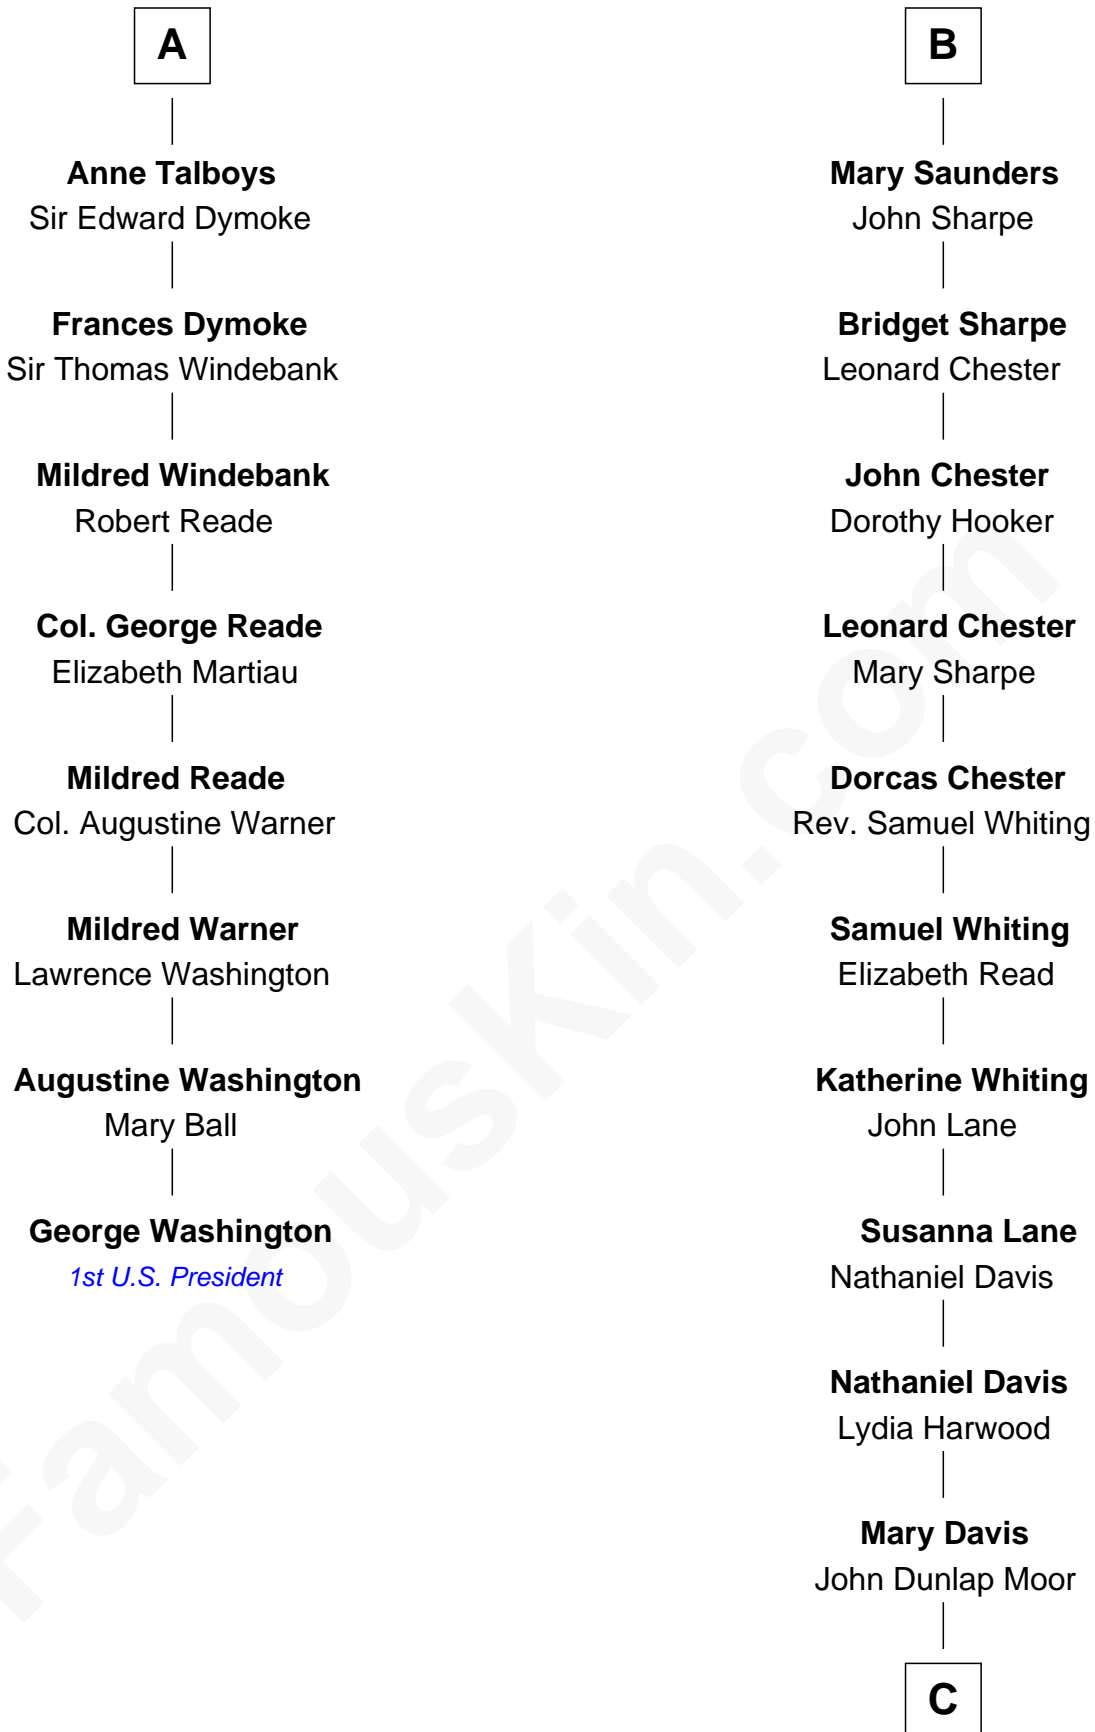

FamousKin.com
Relationship Chart of
George Washington
1st U.S. President

14th cousin 7 times removed of

Orson Bean
TV Actor

Sir William de Boteler
 Ela Herdeburgh

C

Hiram Dunlap Moor
Abigail Pinney Franklin

Sarah Jane Moor
Don Carlos Pollard

Dallas Frank Pollard
Katharine Putnam Ainsworth

Marion Ainsworth Pollard
George Frederick Burrows

Orson Bean
TV Actor

FamousKin.com