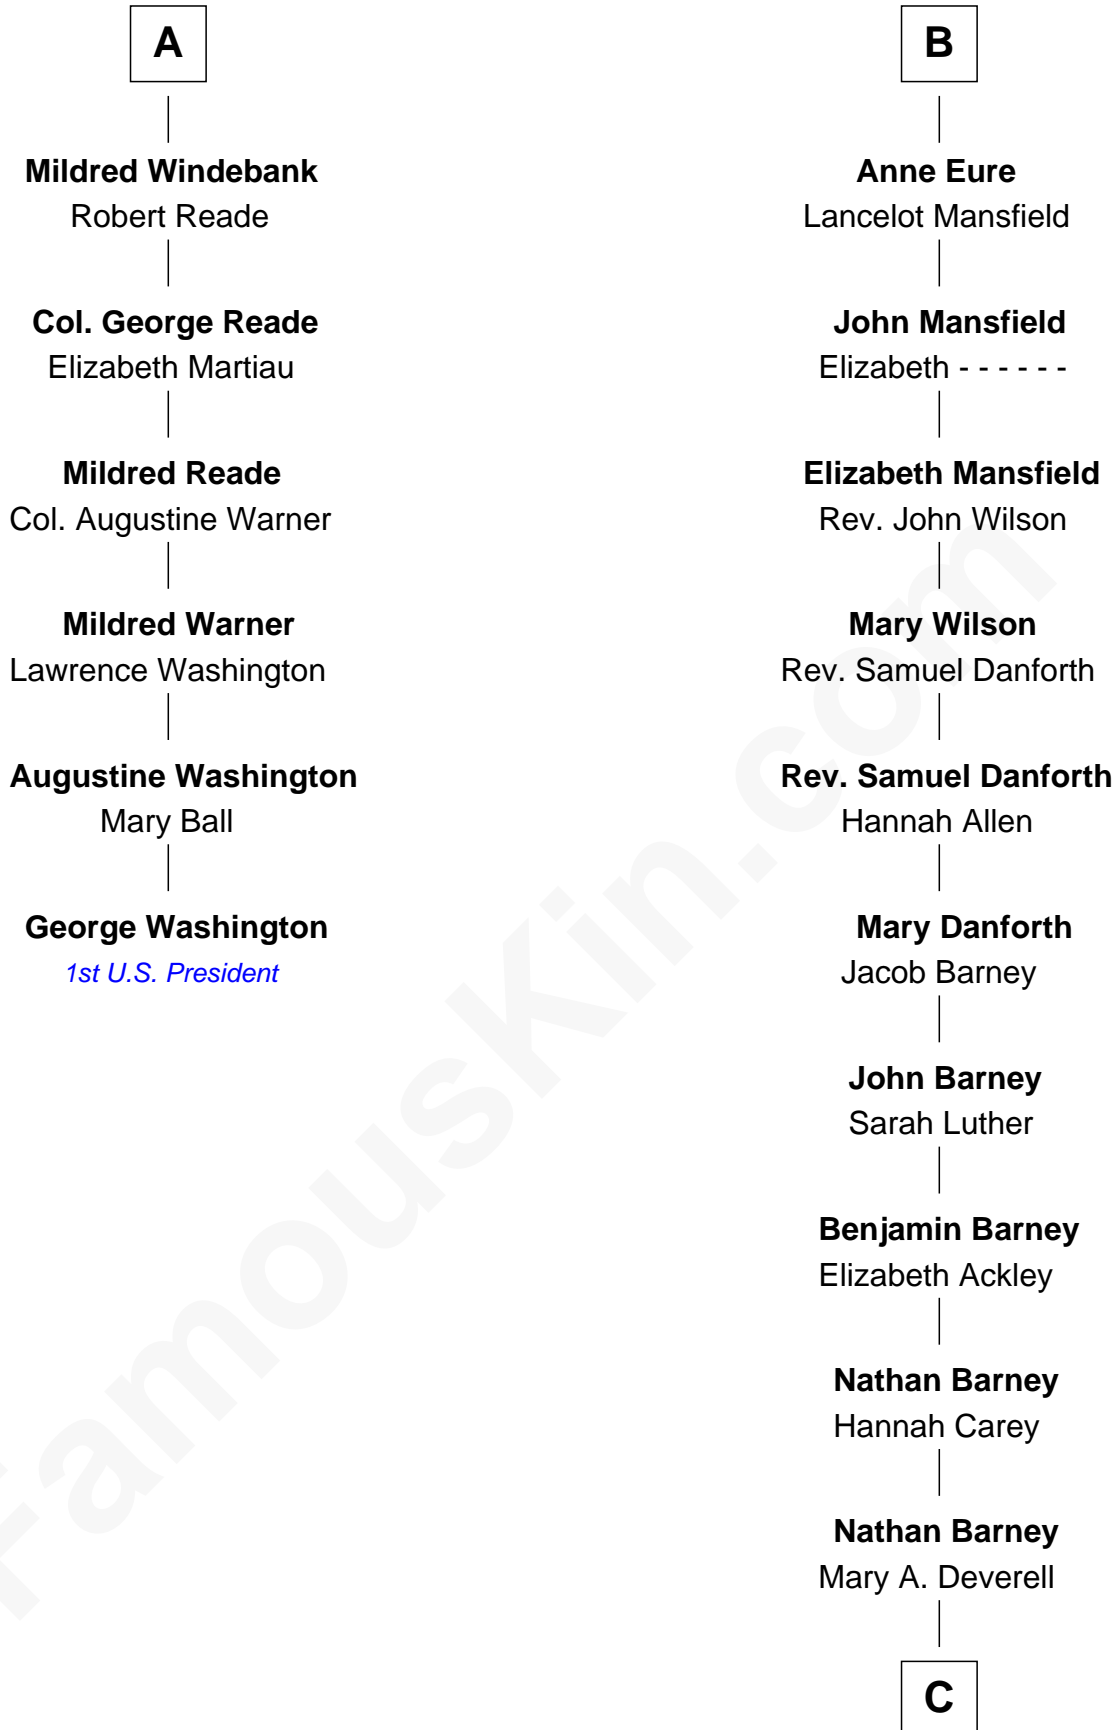

FamousKin.com
Relationship Chart of
George Washington
1st U.S. President

12th cousin 7 times removed of

Elizabeth Montgomery
TV Actress - "Bewitched"

C

—
Mary Weed Barney
Henry Montgomery

—
Henry Montgomery
Elizabeth Bryan Allen

—
Elizabeth Montgomery
TV Actress - "Bewitched"

FamousKin.com