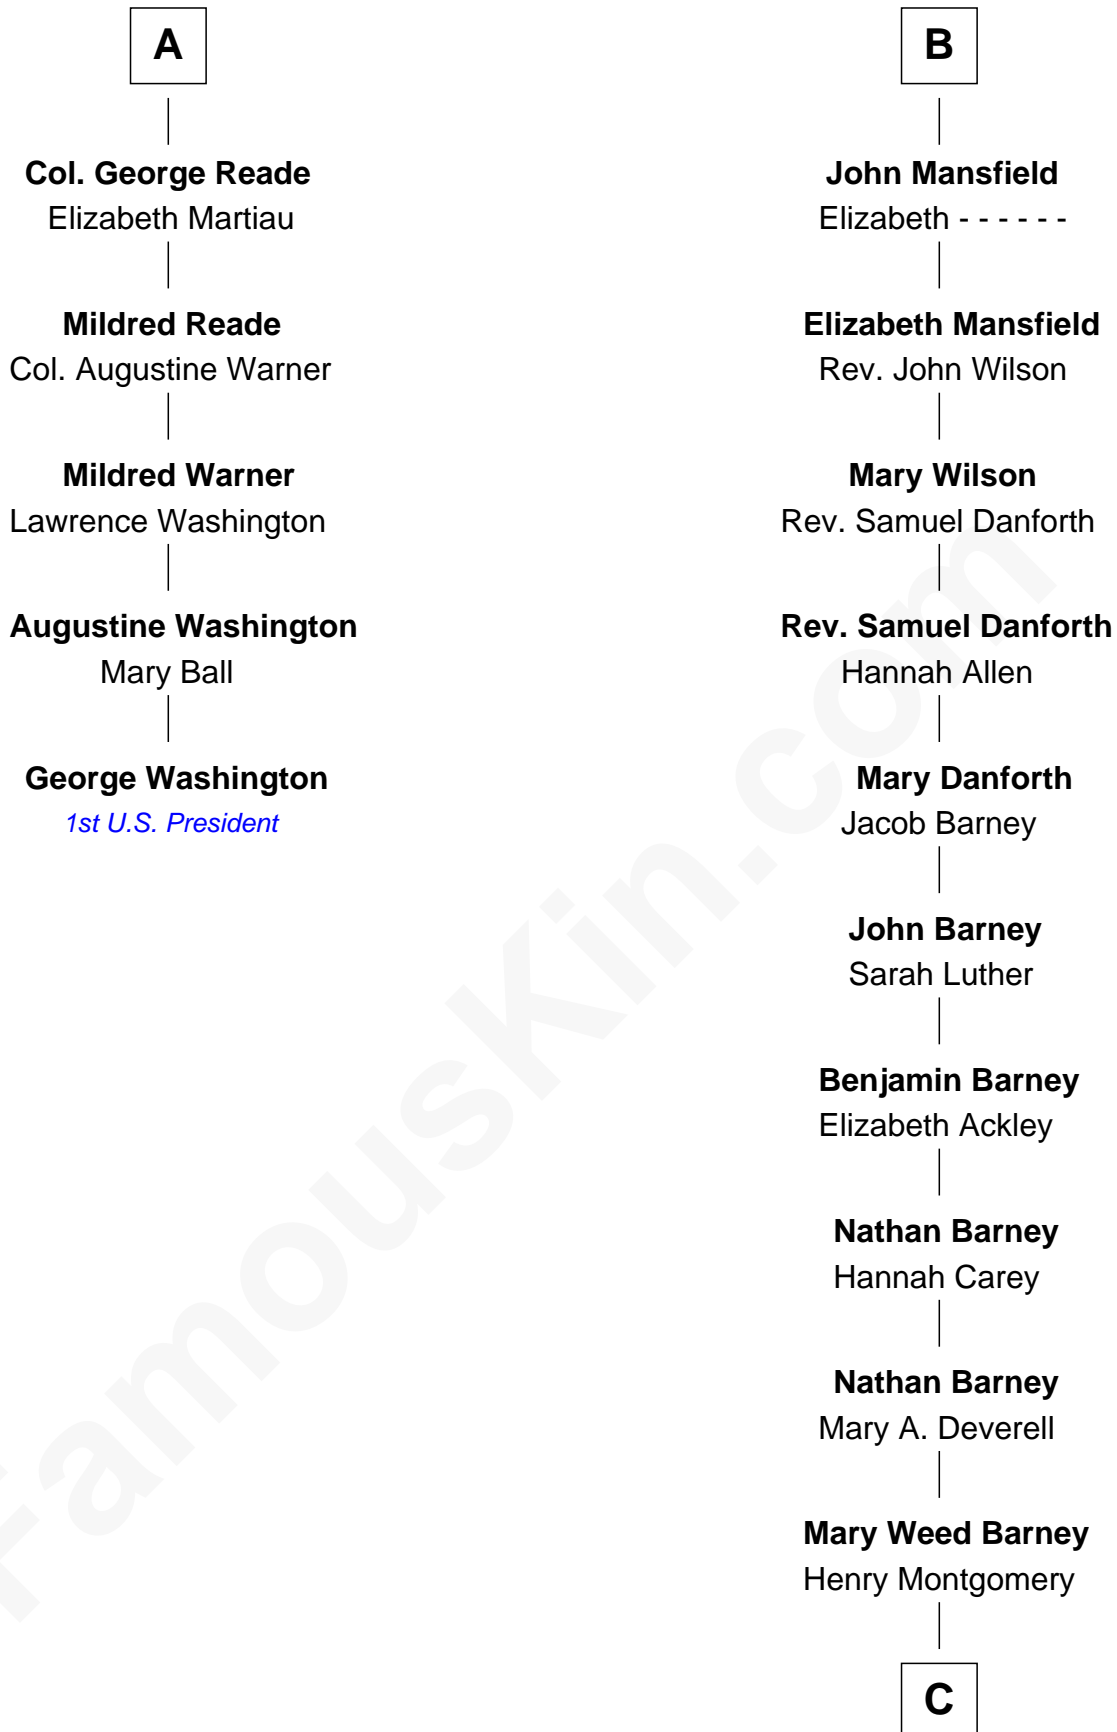

FamousKin.com
Relationship Chart of
George Washington
1st U.S. President

11th cousin 7 times removed of

Elizabeth Montgomery
TV Actress - "Bewitched"

C

Henry Montgomery
Elizabeth Bryan Allen

Elizabeth Montgomery
TV Actress - "Bewitched"

FamousKin.com