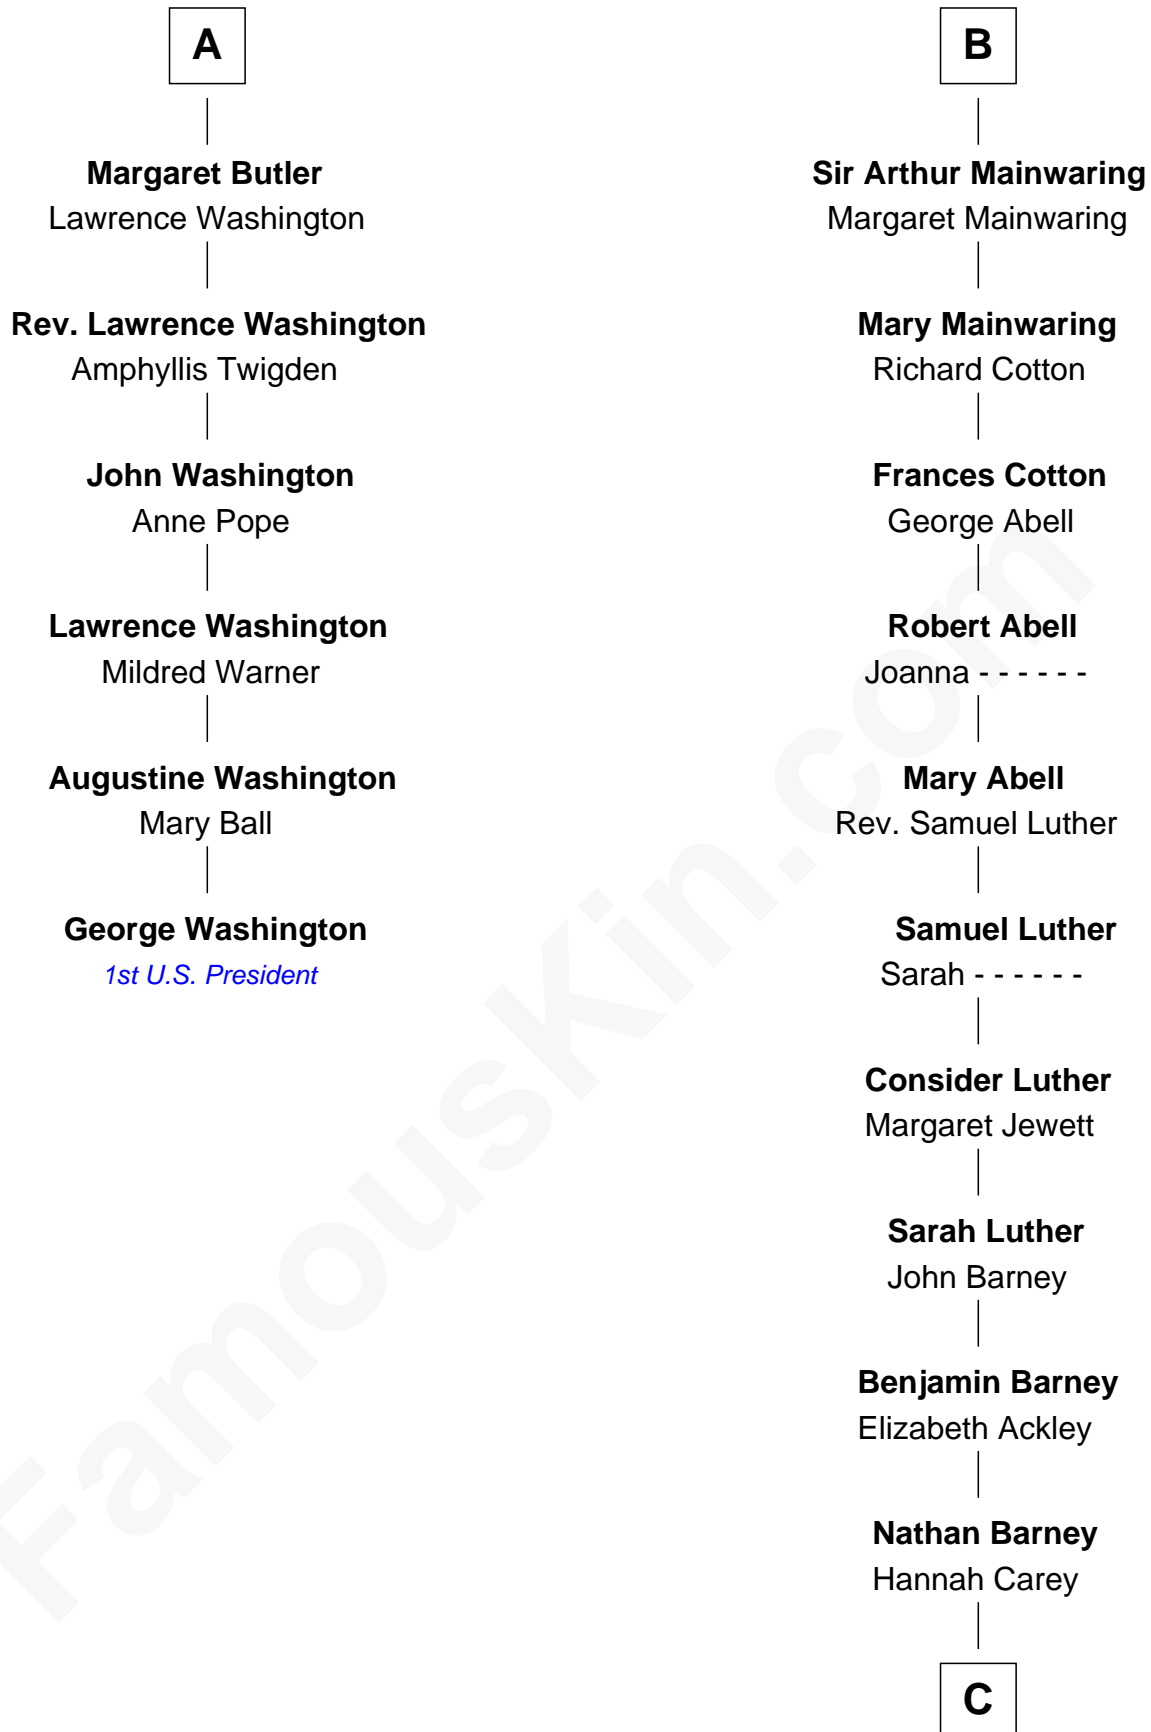

FamousKin.com

Relationship Chart of

George Washington

1st U.S. President

12th cousin 8 times removed of

Elizabeth Montgomery
TV Actress - "Bewitched"

C

Nathan Barney

Mary A. Deverell

Mary Weed Barney

Henry Montgomery

Henry Montgomery

Elizabeth Bryan Allen

Elizabeth Montgomery

TV Actress - "Bewitched"