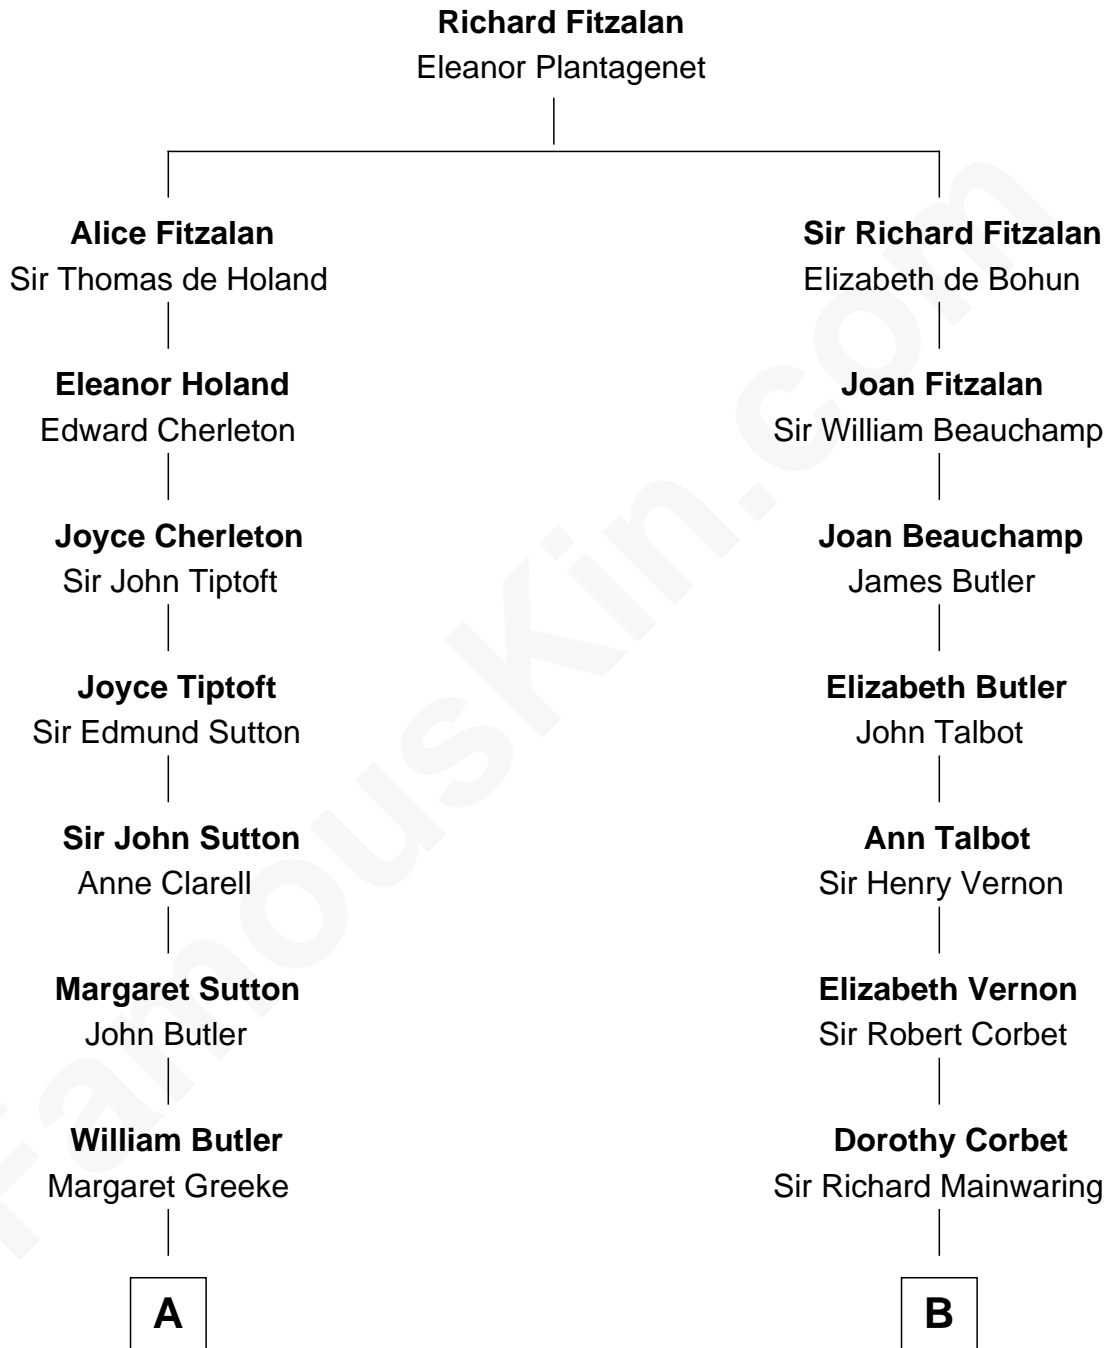

FamousKin.com

Relationship Chart of

George Washington

1st U.S. President

12th cousin 8 times removed of

Elizabeth Montgomery
TV Actress - "Bewitched"

C

Nathan Barney

Mary A. Deverell

Mary Weed Barney

Henry Montgomery

Henry Montgomery

Elizabeth Bryan Allen

Elizabeth Montgomery

TV Actress - "Bewitched"