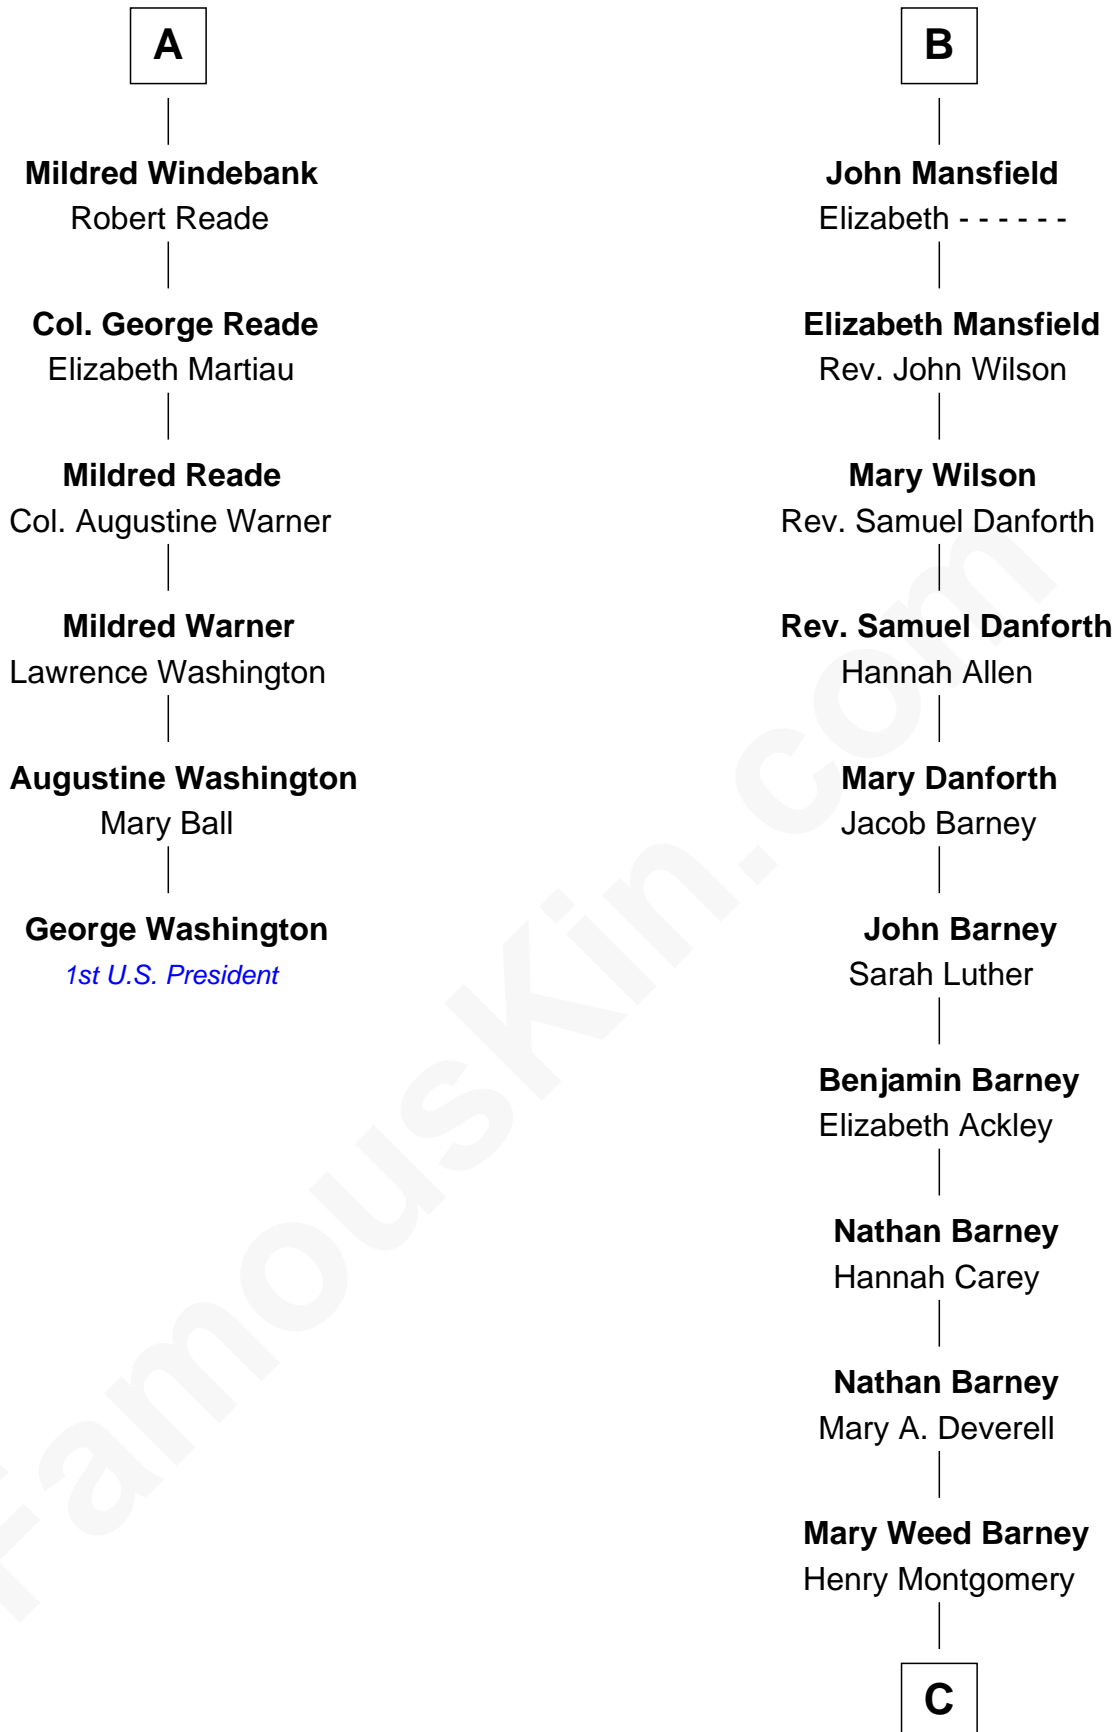

FamousKin.com
Relationship Chart of
George Washington
1st U.S. President

12th cousin 6 times removed of

Elizabeth Montgomery
TV Actress - "Bewitched"

C

Henry Montgomery
Elizabeth Bryan Allen

Elizabeth Montgomery
TV Actress - "Bewitched"

FamousKin.com