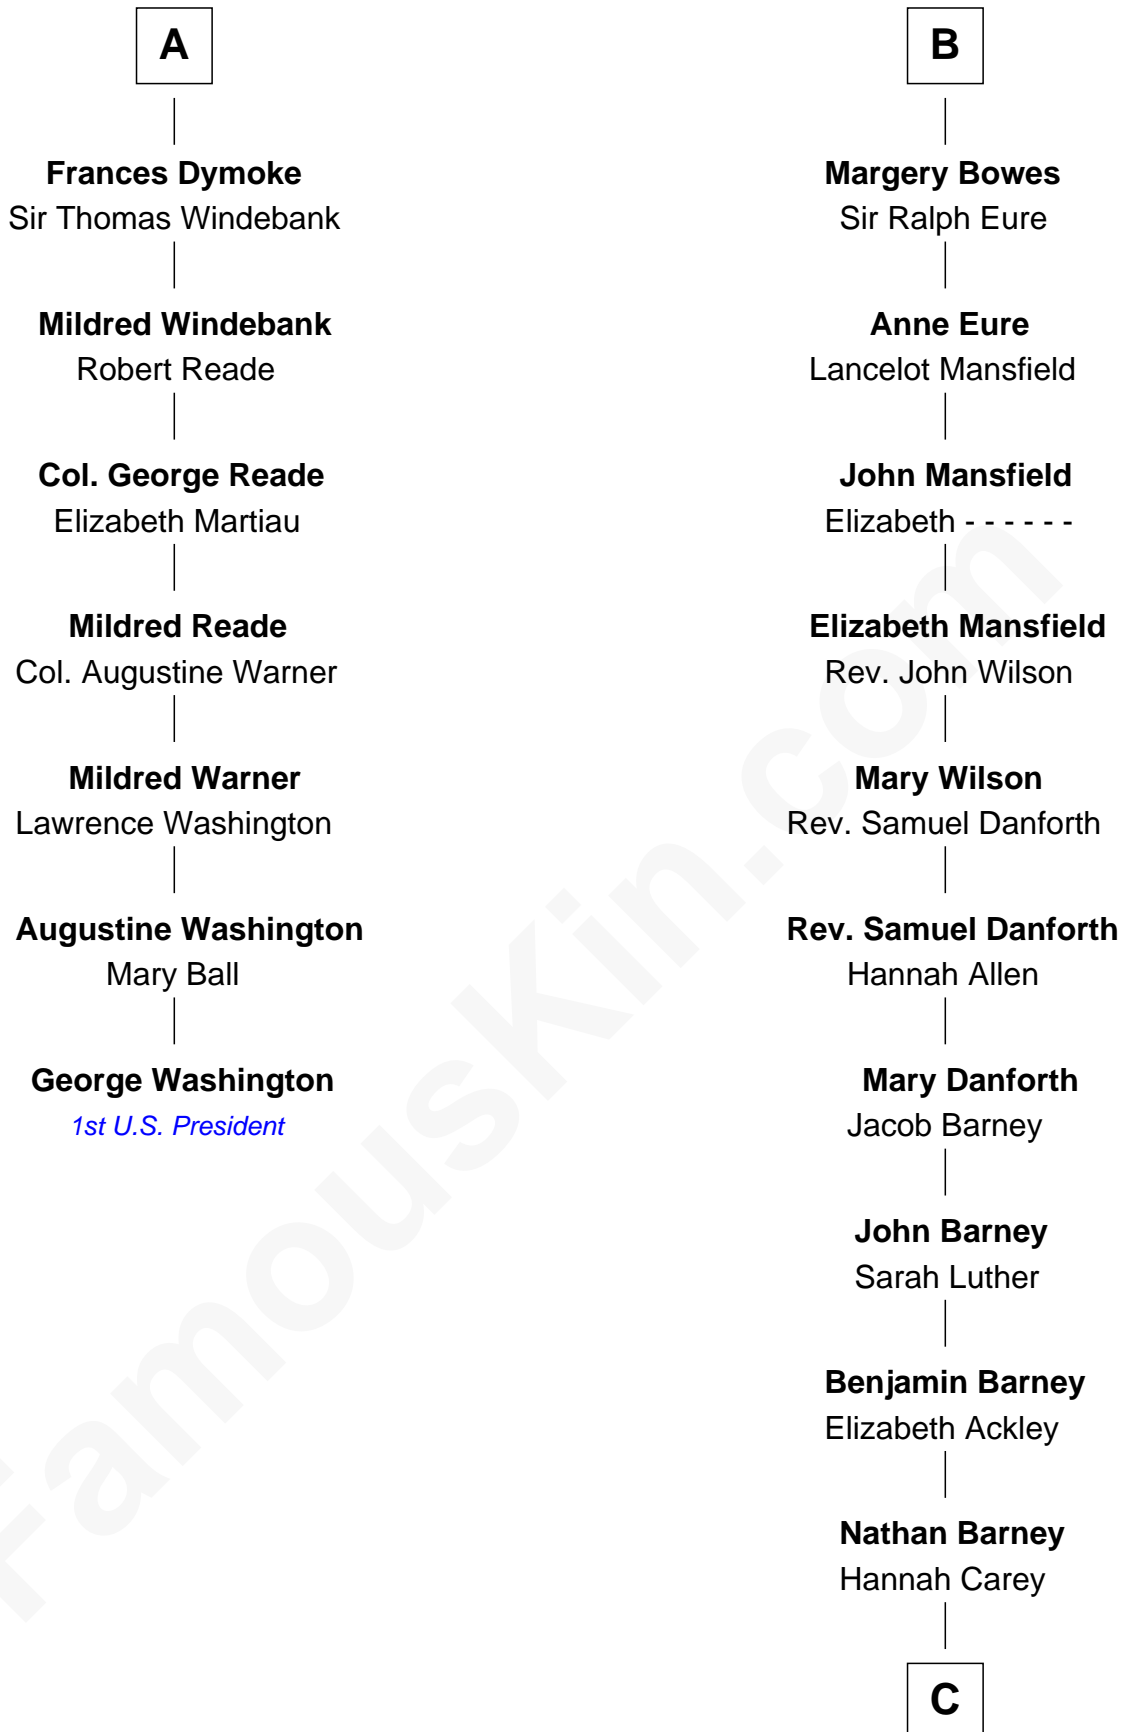

**FamousKin.com**  
**Relationship Chart of**  
**George Washington**  
*1st U.S. President*

13th cousin 7 times removed of

**Elizabeth Montgomery**  
*TV Actress - "Bewitched"*

**C**

**Nathan Barney**

Mary A. Deverell

**Mary Weed Barney**

Henry Montgomery

**Henry Montgomery**

Elizabeth Bryan Allen

**Elizabeth Montgomery**

*TV Actress - "Bewitched"*