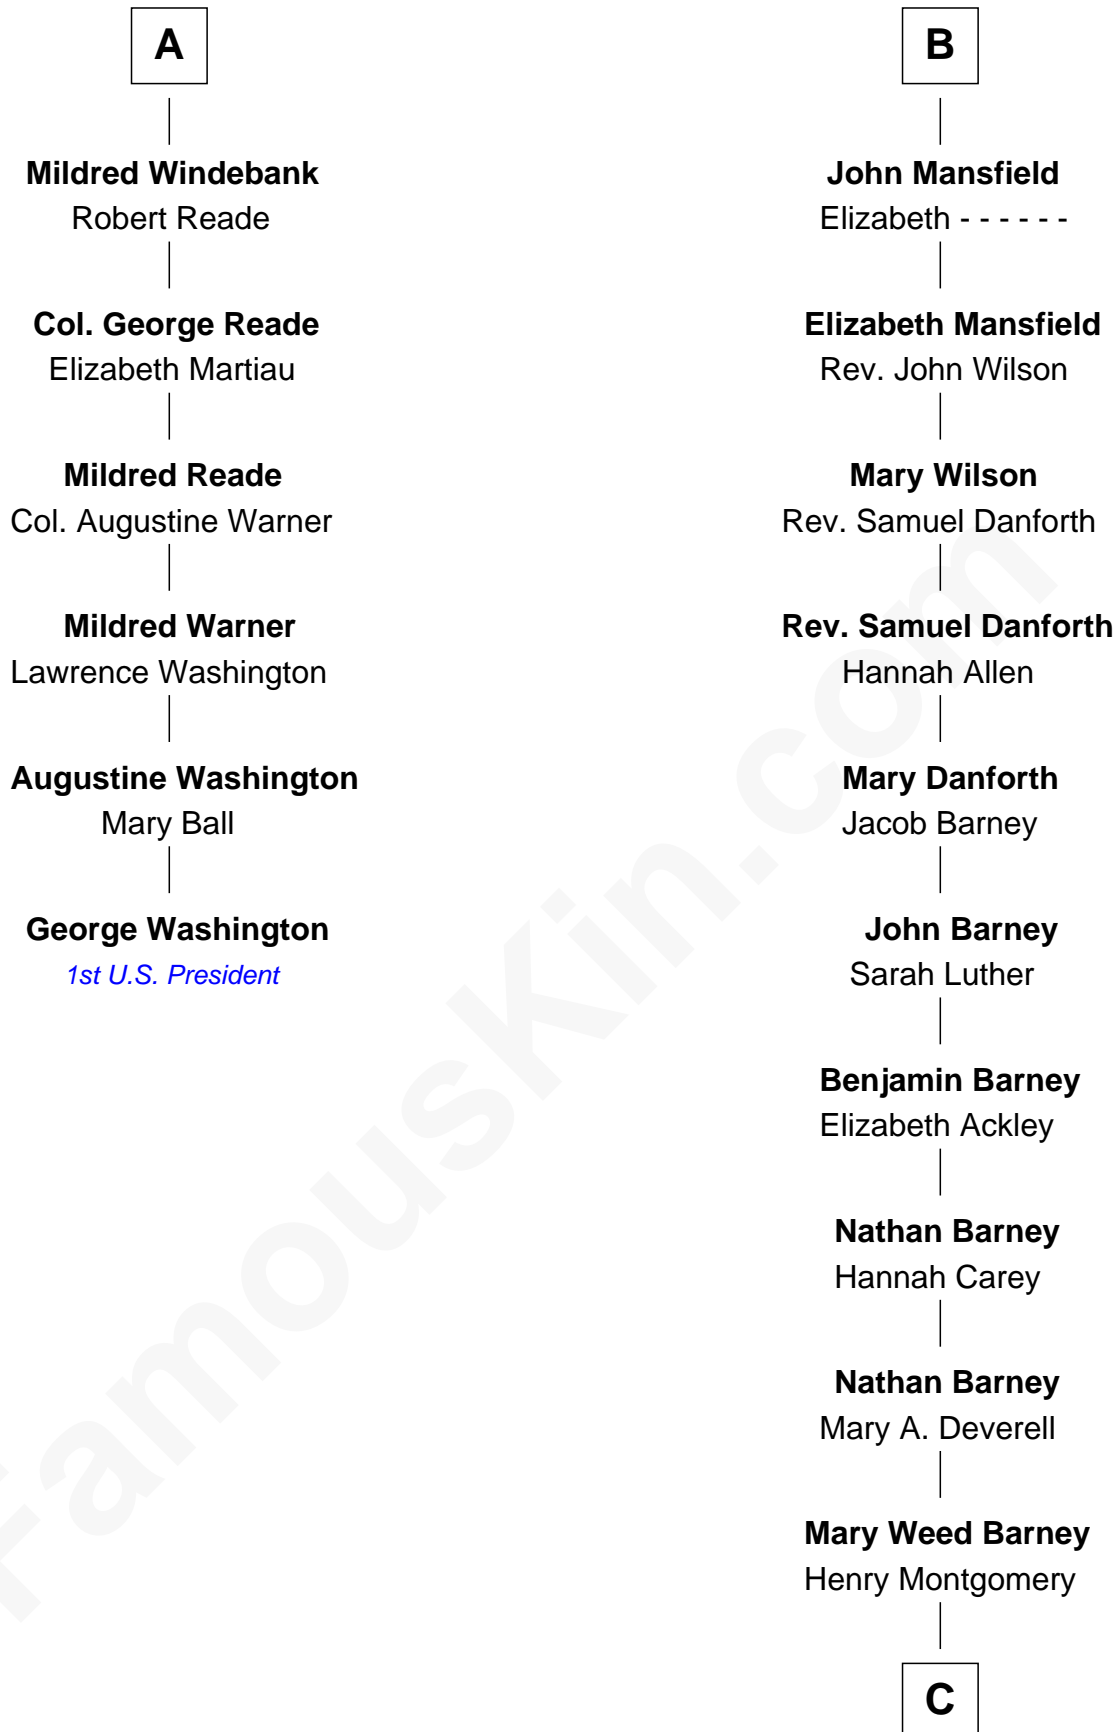

FamousKin.com
Relationship Chart of
George Washington
1st U.S. President

12th cousin 6 times removed of

Elizabeth Montgomery
TV Actress - "Bewitched"

C

Henry Montgomery
Elizabeth Bryan Allen

Elizabeth Montgomery
TV Actress - "Bewitched"

FamousKin.com