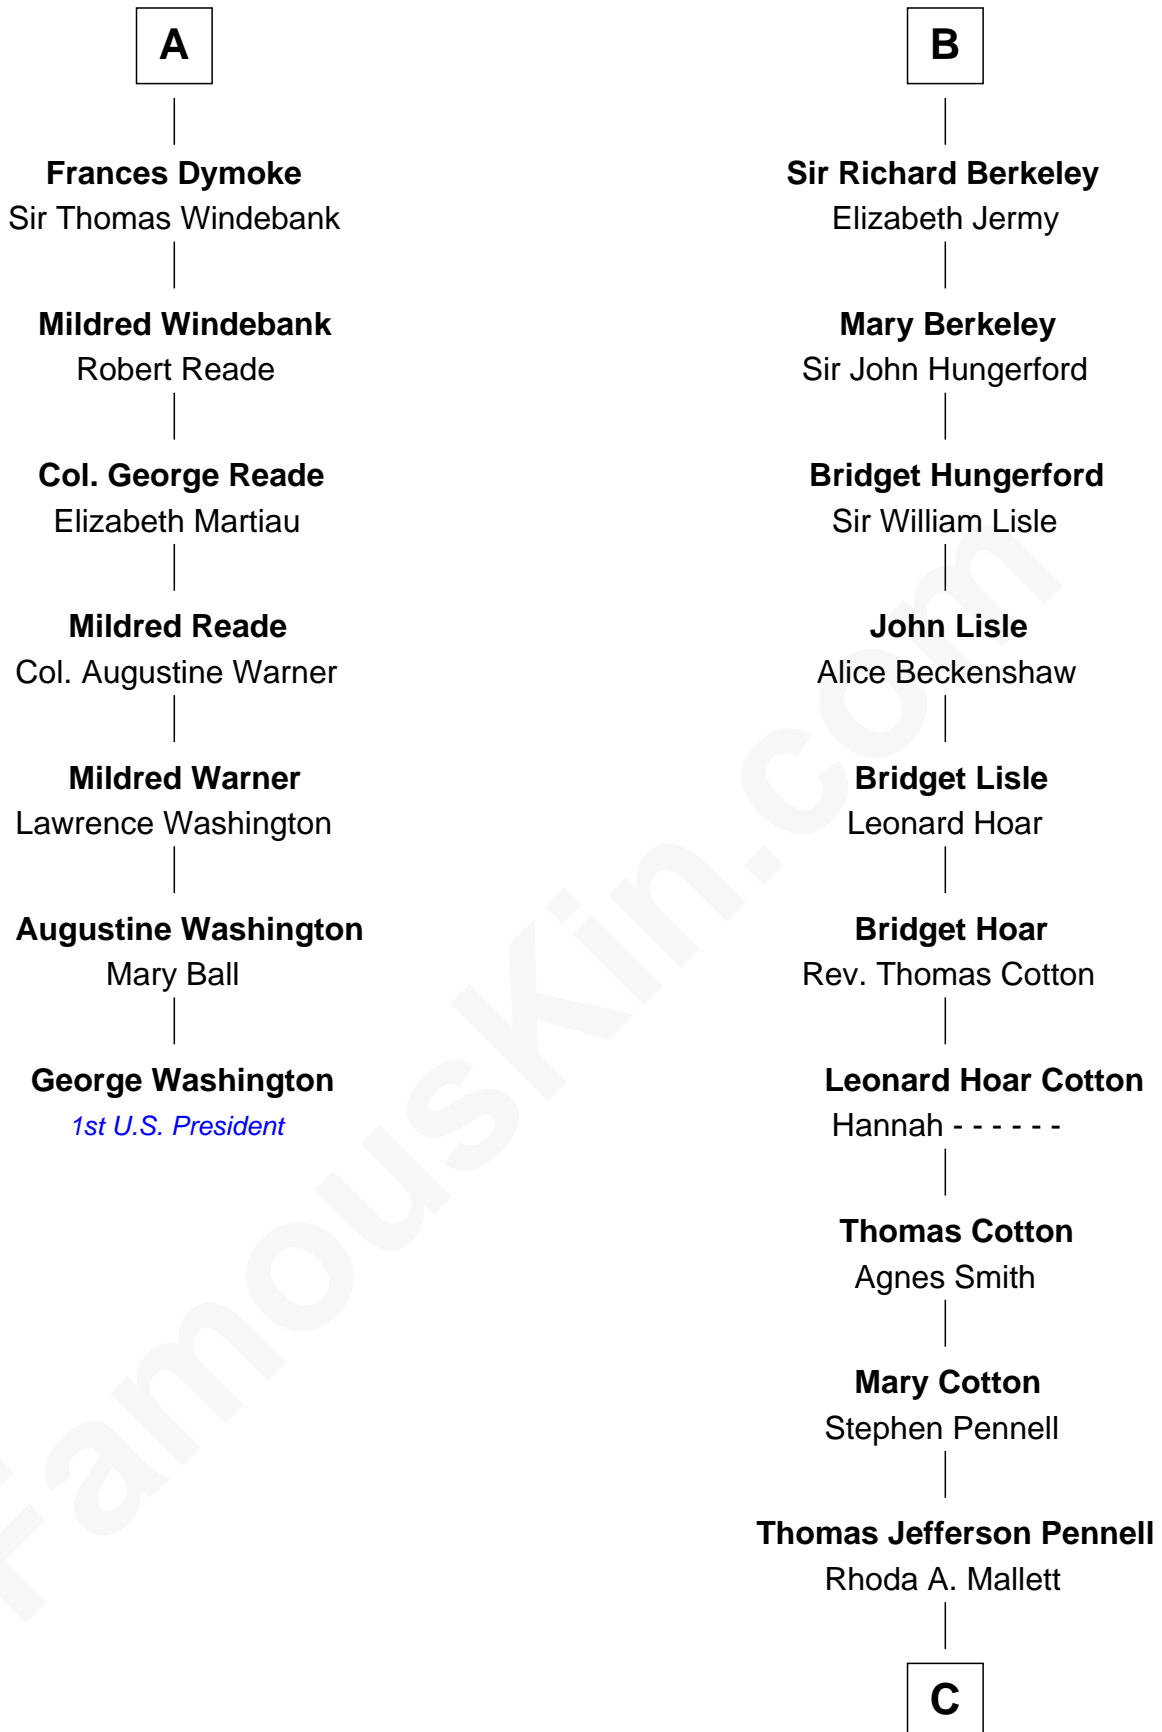

FamousKin.com
Relationship Chart of
George Washington
1st U.S. President

13th cousin 8 times removed of
Warren Buffett
Chairman & CEO, Berkshire Hathaway

C

Deborah Collamore Pennell

John Watson

Susan Ann Watson

Ford Bela Barber

Stella Frances Barber

John Ammon Stahl

Leila Stahl

Howard Homan Buffett

Warren Buffett

Chairman & CEO, Berkshire Hathaway

FamousKin.com