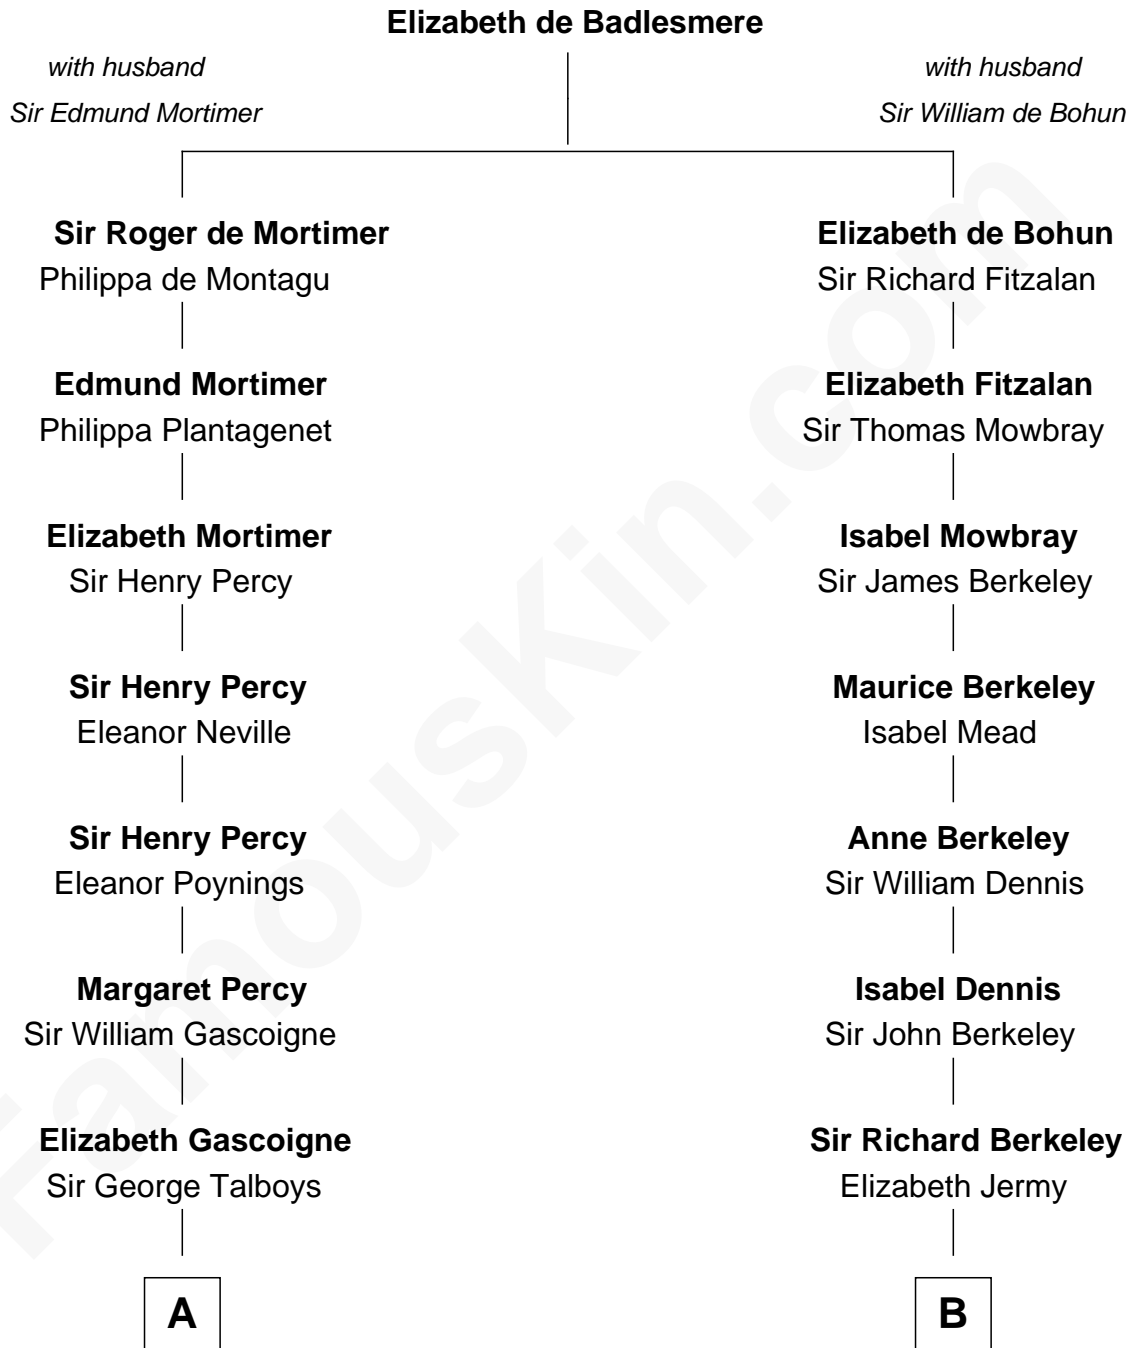

**FamousKin.com**  
**Relationship Chart of**  
**George Washington**  
*1st U.S. President*

**14th cousin 6 times removed of**  
**Warren Buffett**  
*Chairman & CEO, Berkshire Hathaway*

**C**

—  
**Susan Ann Watson**

Ford Bela Barber

—  
**Stella Frances Barber**

John Ammon Stahl

—  
**Leila Stahl**

Howard Homan Buffett

—  
**Warren Buffett**

*Chairman & CEO, Berkshire Hathaway*

FamousKin.com