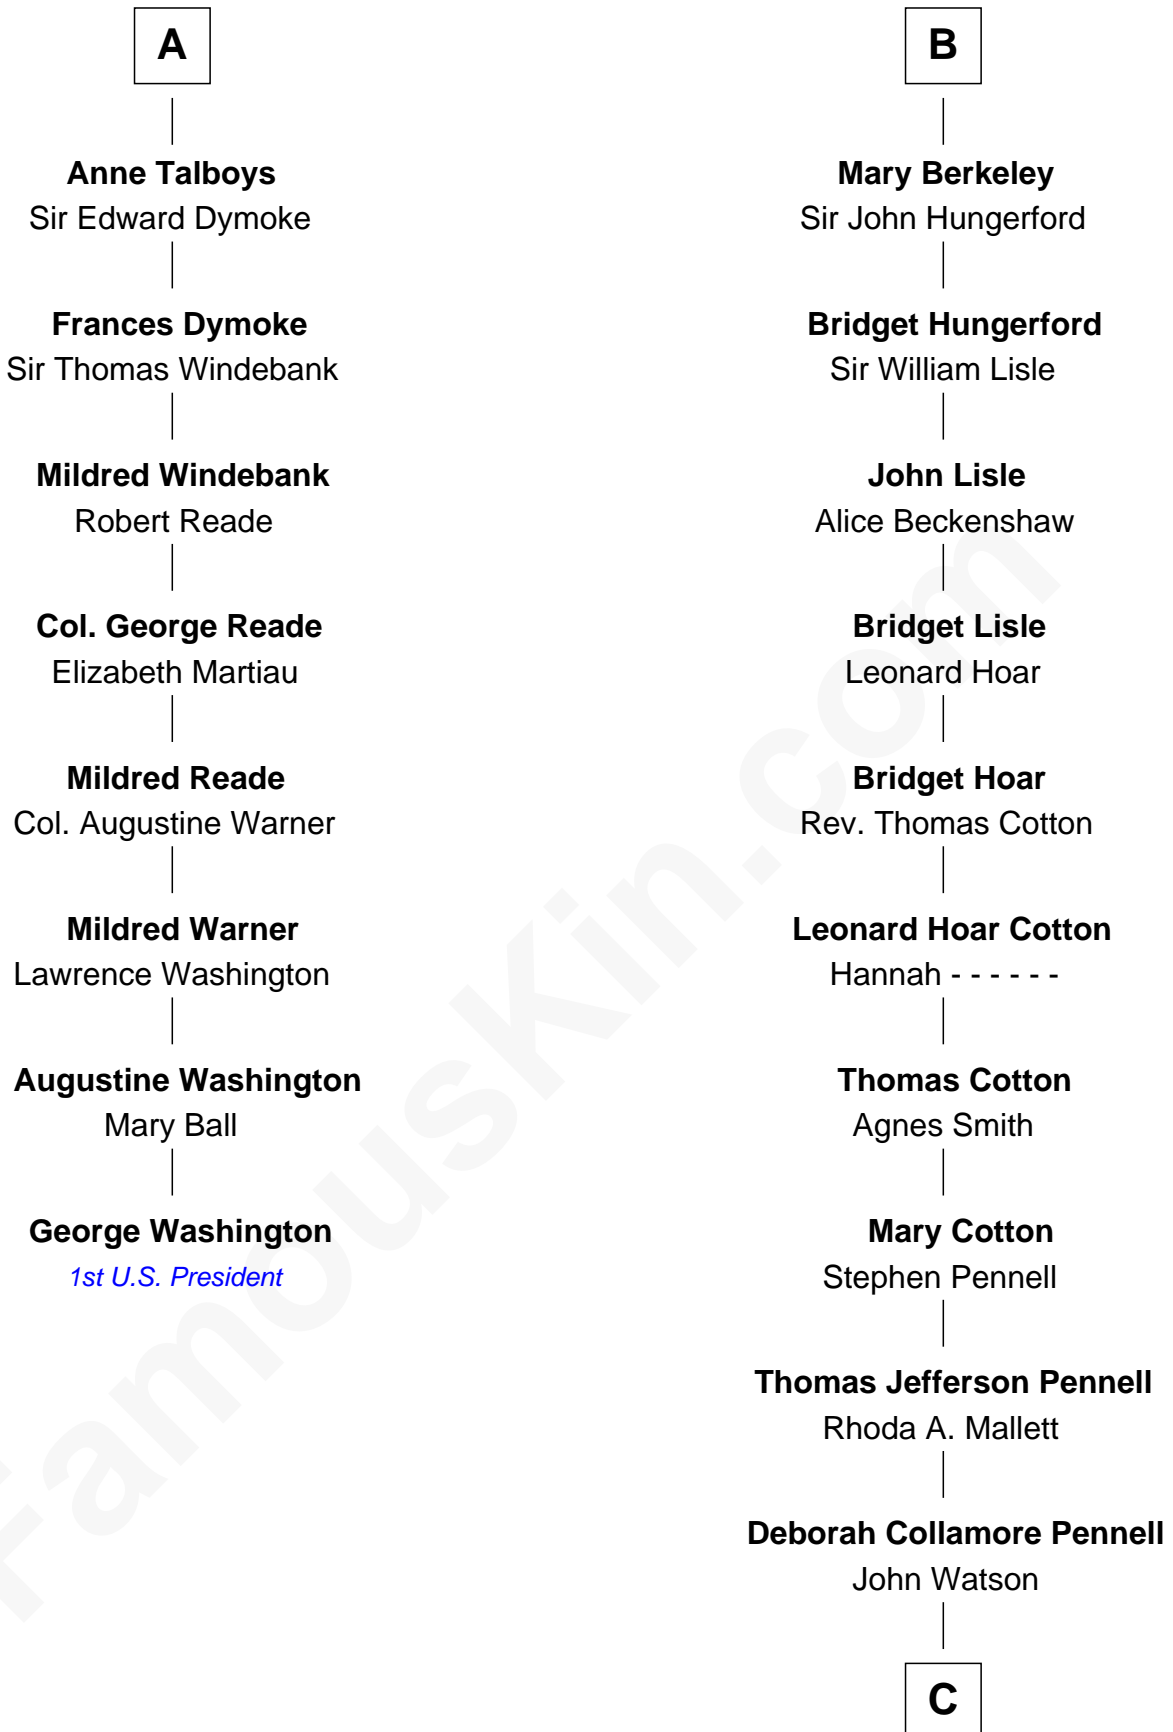

**FamousKin.com**  
**Relationship Chart of**  
**George Washington**  
*1st U.S. President*

**14th cousin 6 times removed of**  
**Warren Buffett**  
*Chairman & CEO, Berkshire Hathaway*

**C**

—  
**Susan Ann Watson**

Ford Bela Barber

—  
**Stella Frances Barber**

John Ammon Stahl

—  
**Leila Stahl**

Howard Homan Buffett

—  
**Warren Buffett**

*Chairman & CEO, Berkshire Hathaway*

FamousKin.com