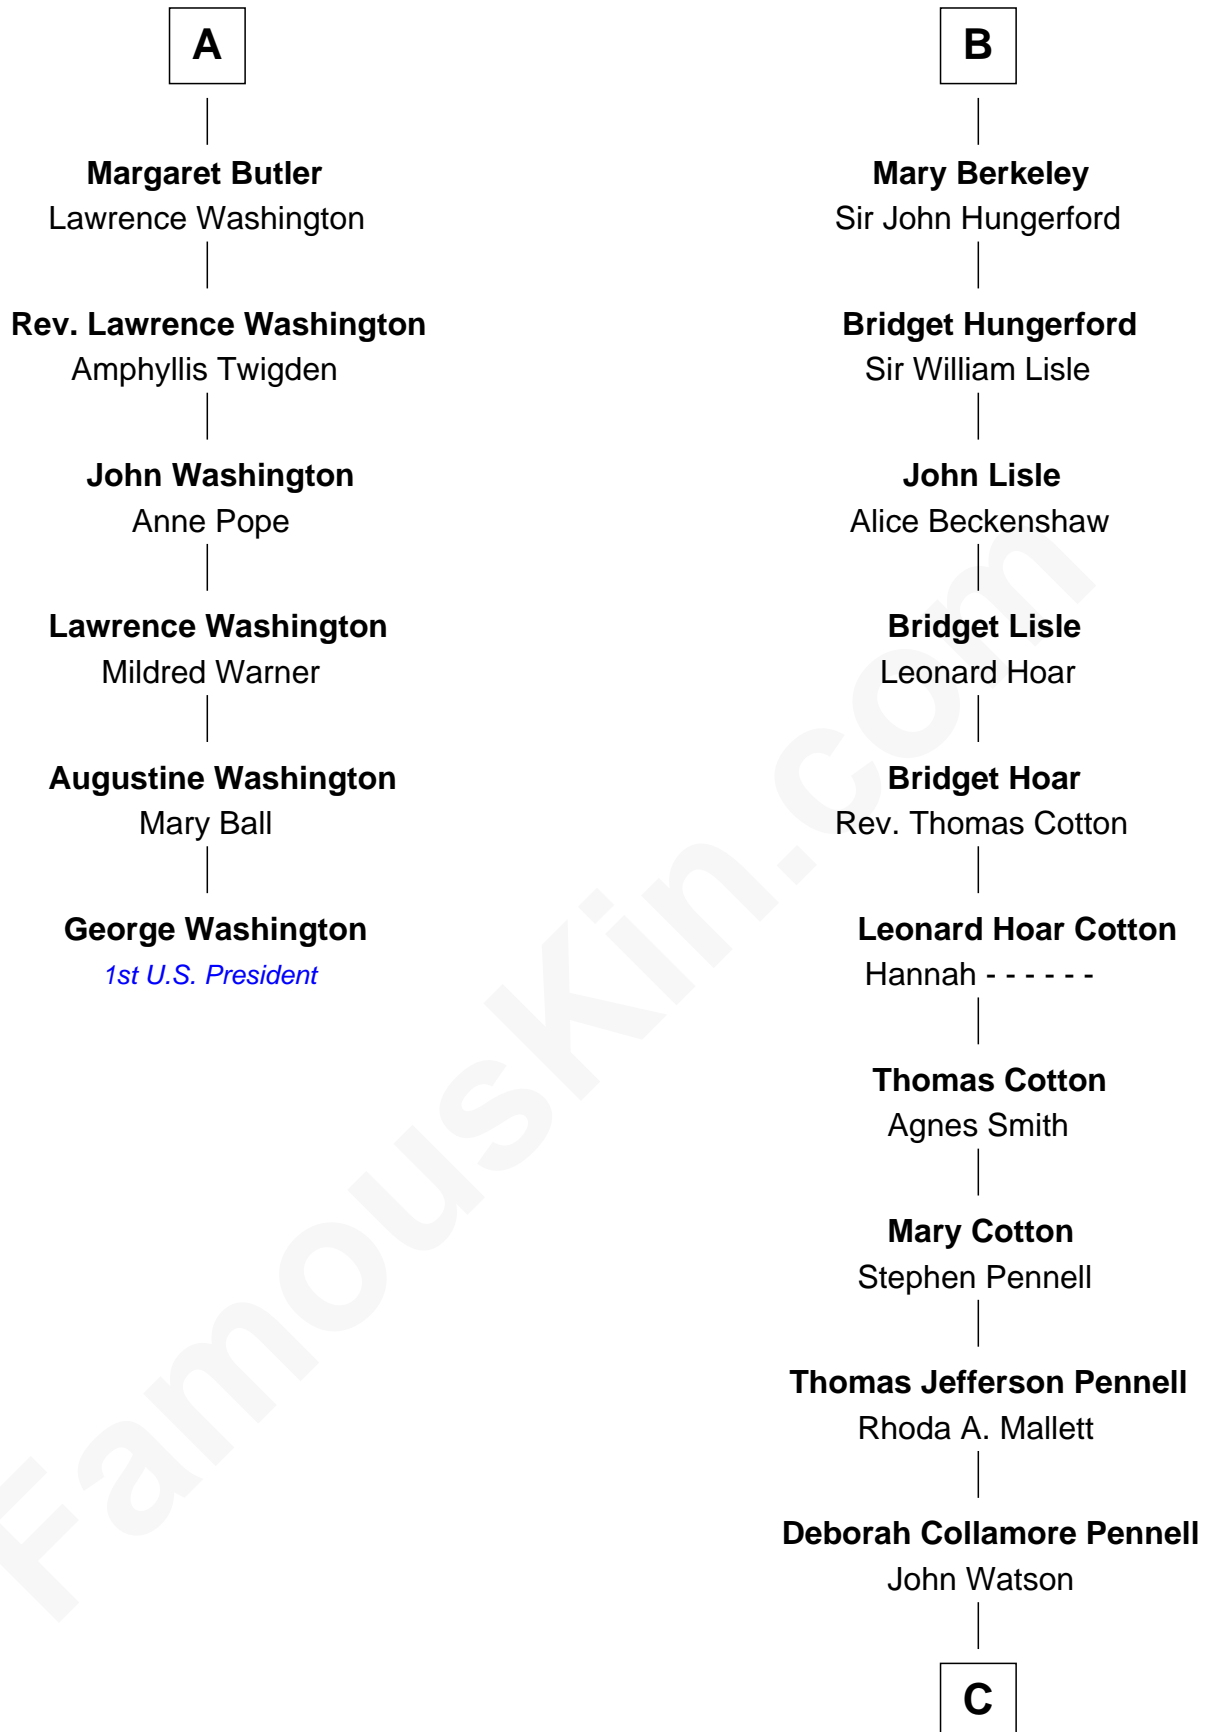

FamousKin.com
Relationship Chart of
George Washington
1st U.S. President

12th cousin 8 times removed of
Warren Buffett
Chairman & CEO, Berkshire Hathaway

C

—
Susan Ann Watson

Ford Bela Barber

—
Stella Frances Barber

John Ammon Stahl

—
Leila Stahl

Howard Homan Buffett

—
Warren Buffett

Chairman & CEO, Berkshire Hathaway

FamousKin.com