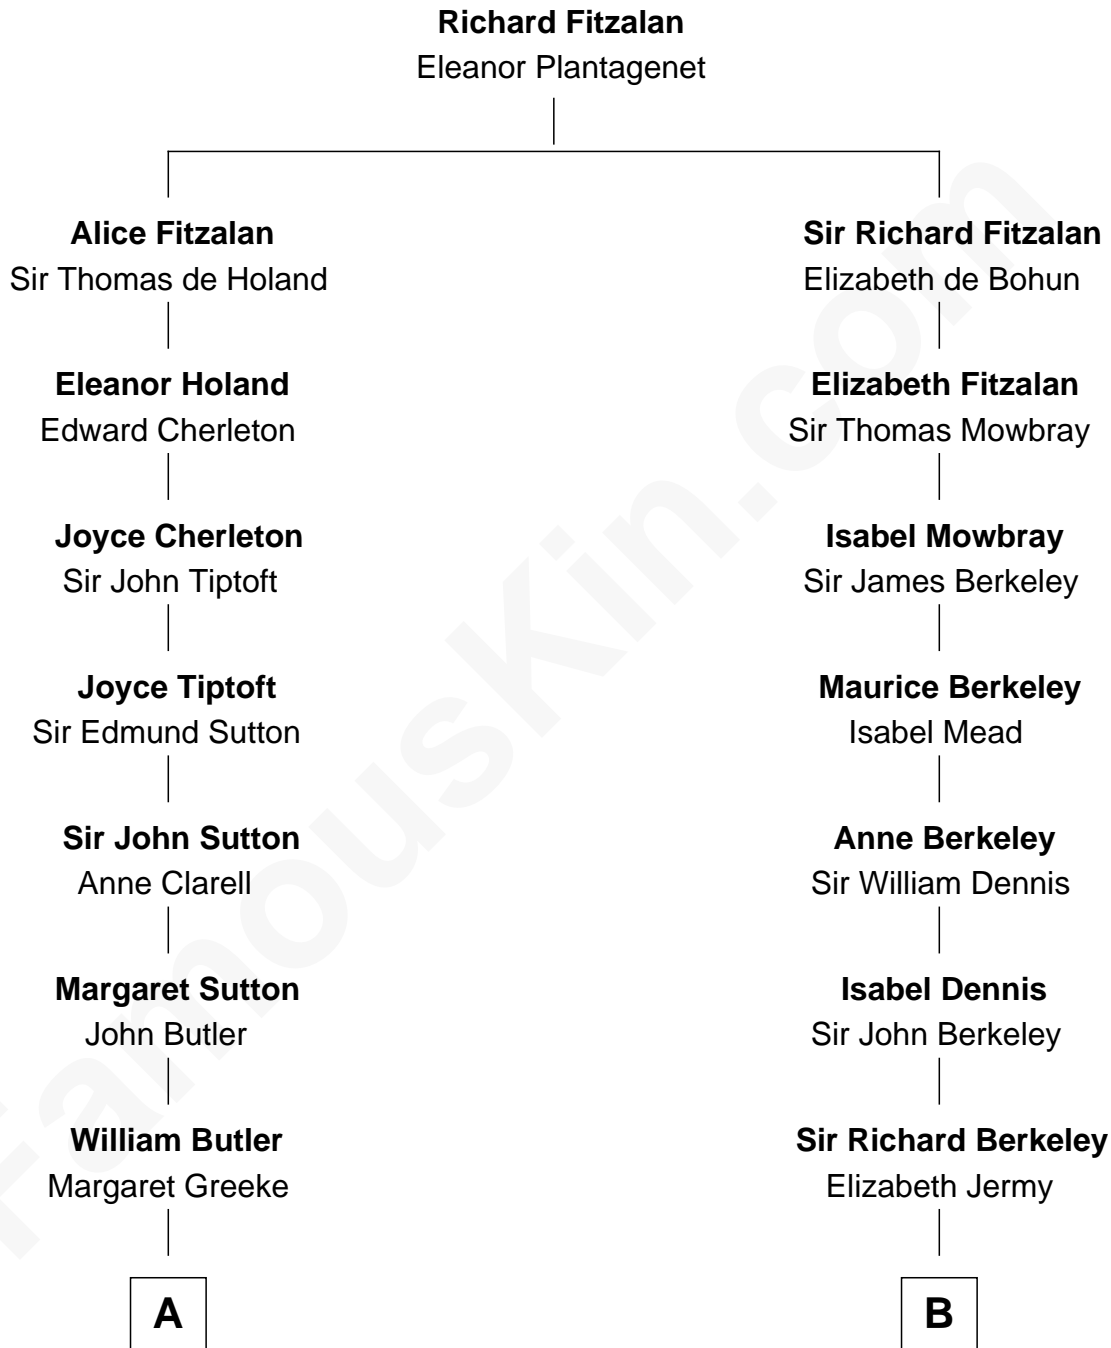

FamousKin.com
Relationship Chart of
George Washington
1st U.S. President

12th cousin 8 times removed of
Warren Buffett
Chairman & CEO, Berkshire Hathaway

C

—
Susan Ann Watson

Ford Bela Barber

—
Stella Frances Barber

John Ammon Stahl

—
Leila Stahl

Howard Homan Buffett

—
Warren Buffett

Chairman & CEO, Berkshire Hathaway

FamousKin.com