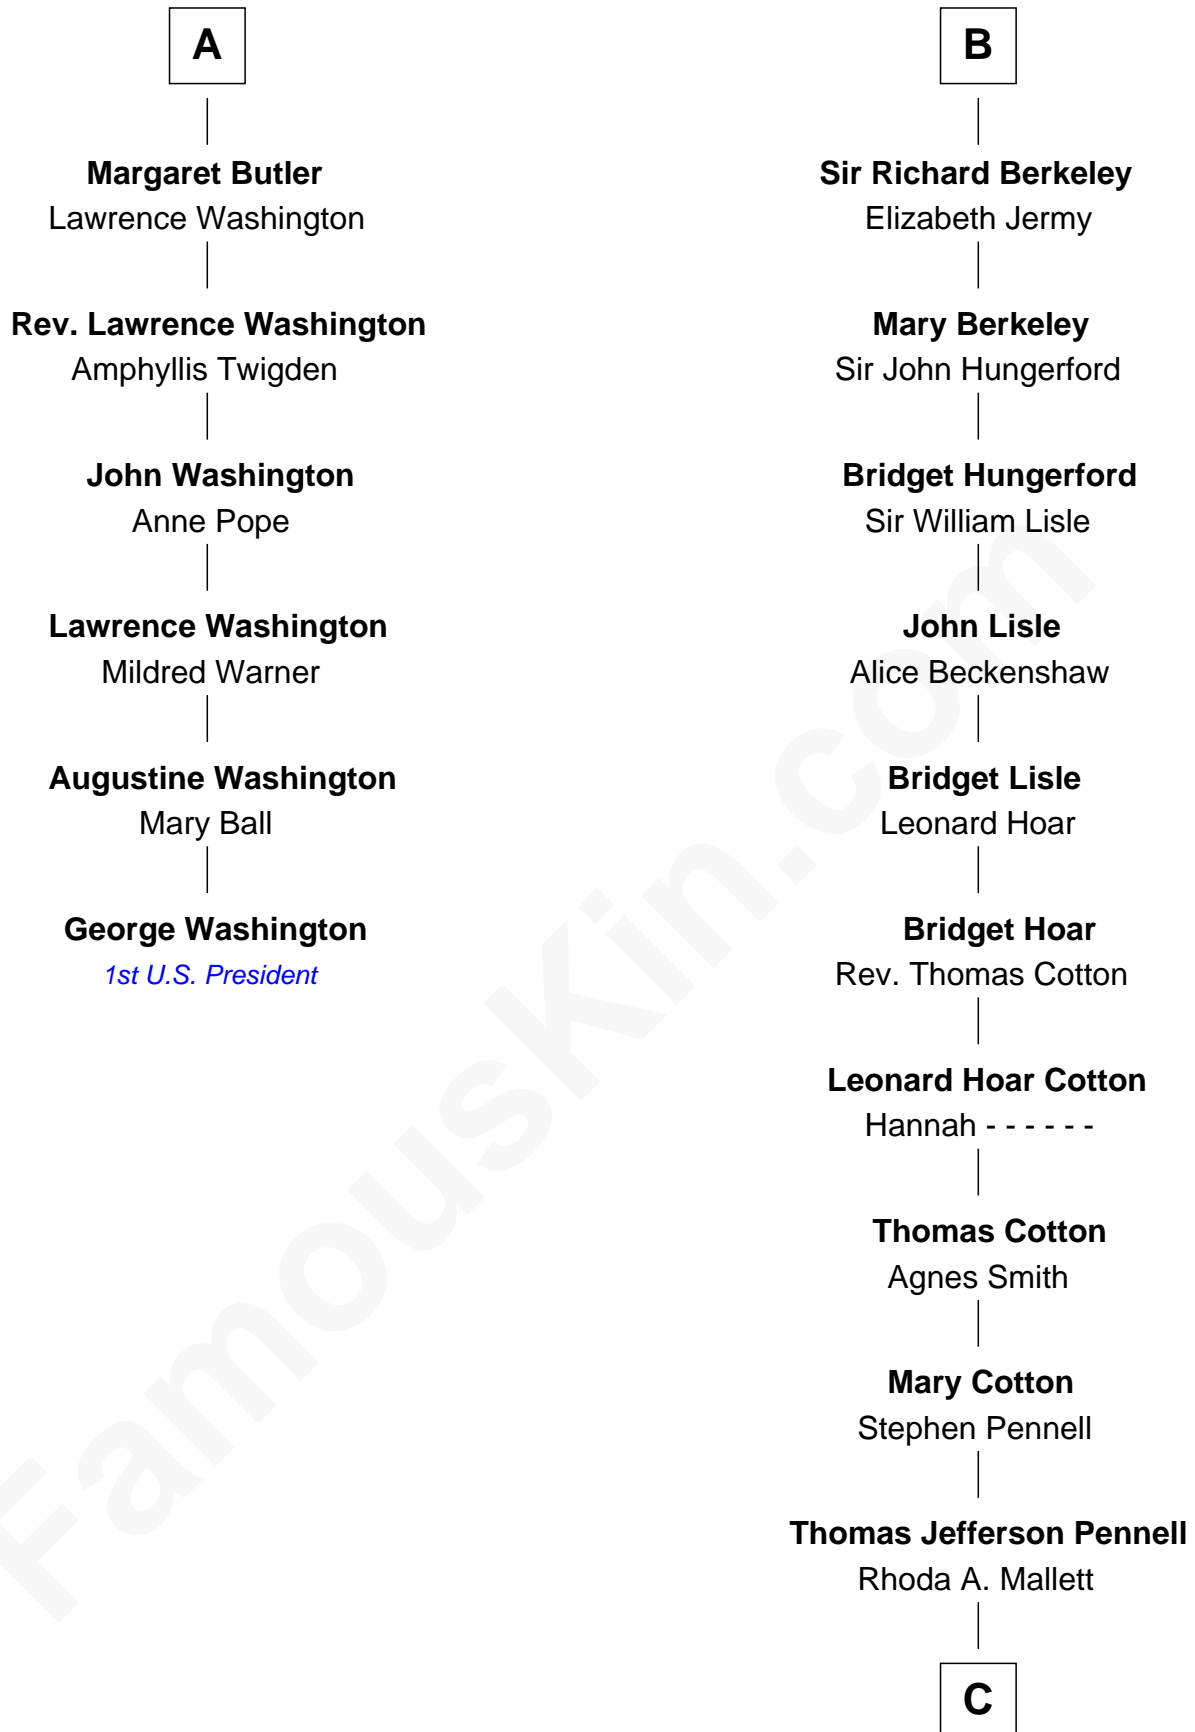

**FamousKin.com**  
**Relationship Chart of**  
**George Washington**  
*1st U.S. President*

**12th cousin 9 times removed of**  
**Warren Buffett**  
*Chairman & CEO, Berkshire Hathaway*

**C**

**Deborah Collamore Pennell**

John Watson

**Susan Ann Watson**

Ford Bela Barber

**Stella Frances Barber**

John Ammon Stahl

**Leila Stahl**

Howard Homan Buffett

**Warren Buffett**