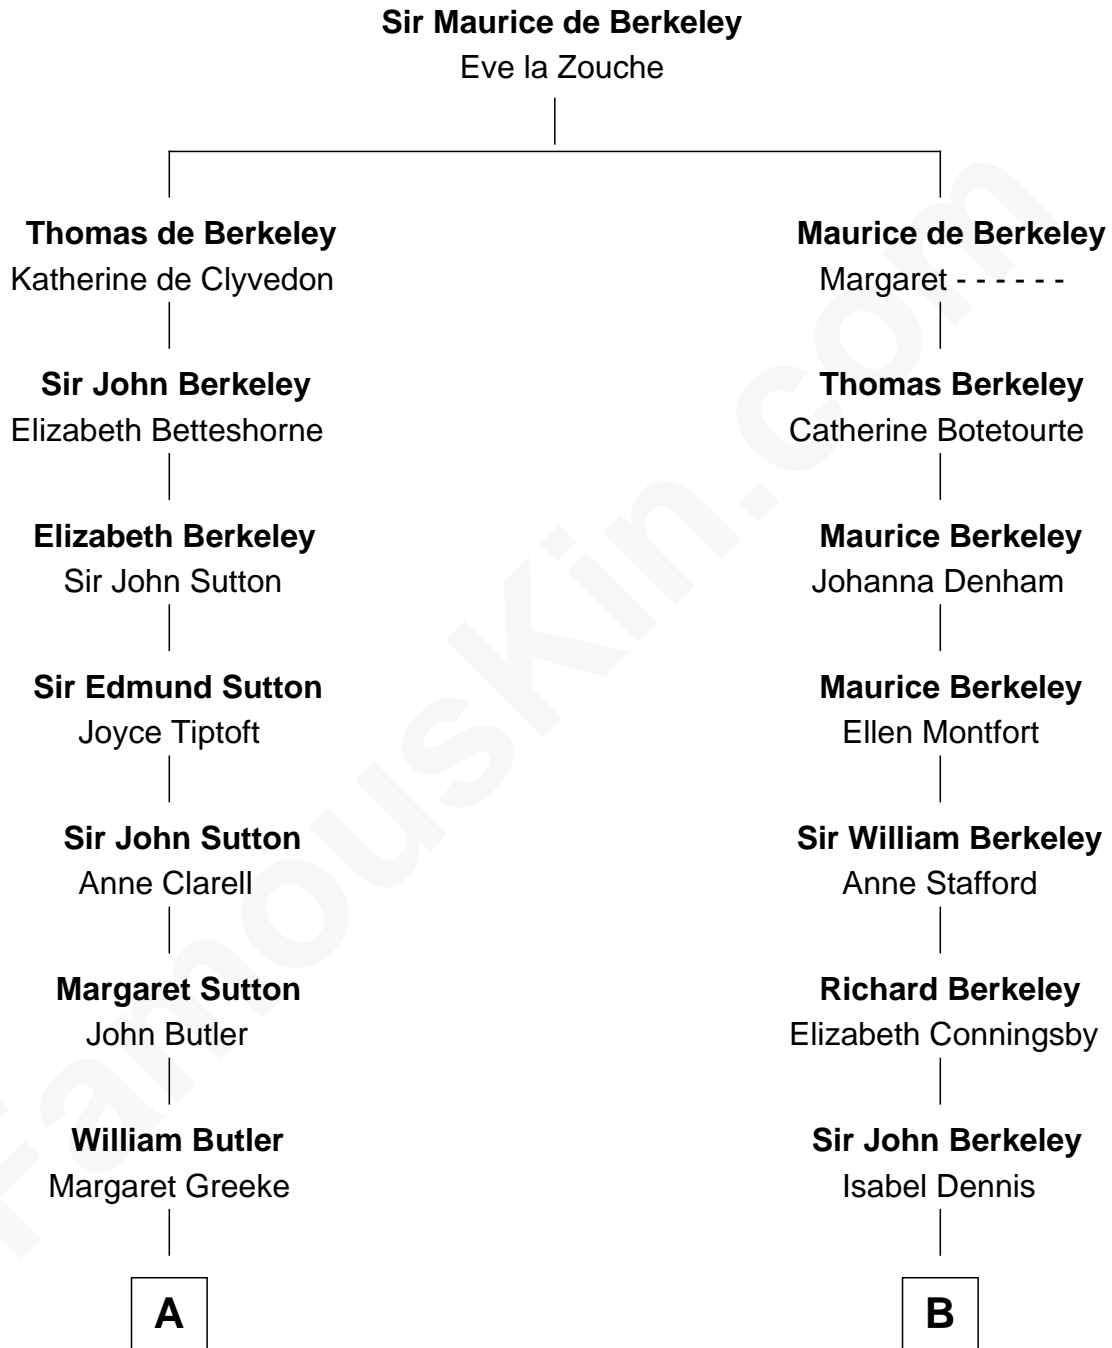

**FamousKin.com**  
**Relationship Chart of**  
**George Washington**  
*1st U.S. President*

**12th cousin 9 times removed of**  
**Warren Buffett**  
*Chairman & CEO, Berkshire Hathaway*

**C**

**Deborah Collamore Pennell**

John Watson

**Susan Ann Watson**

Ford Bela Barber

**Stella Frances Barber**

John Ammon Stahl

**Leila Stahl**

Howard Homan Buffett

**Warren Buffett**