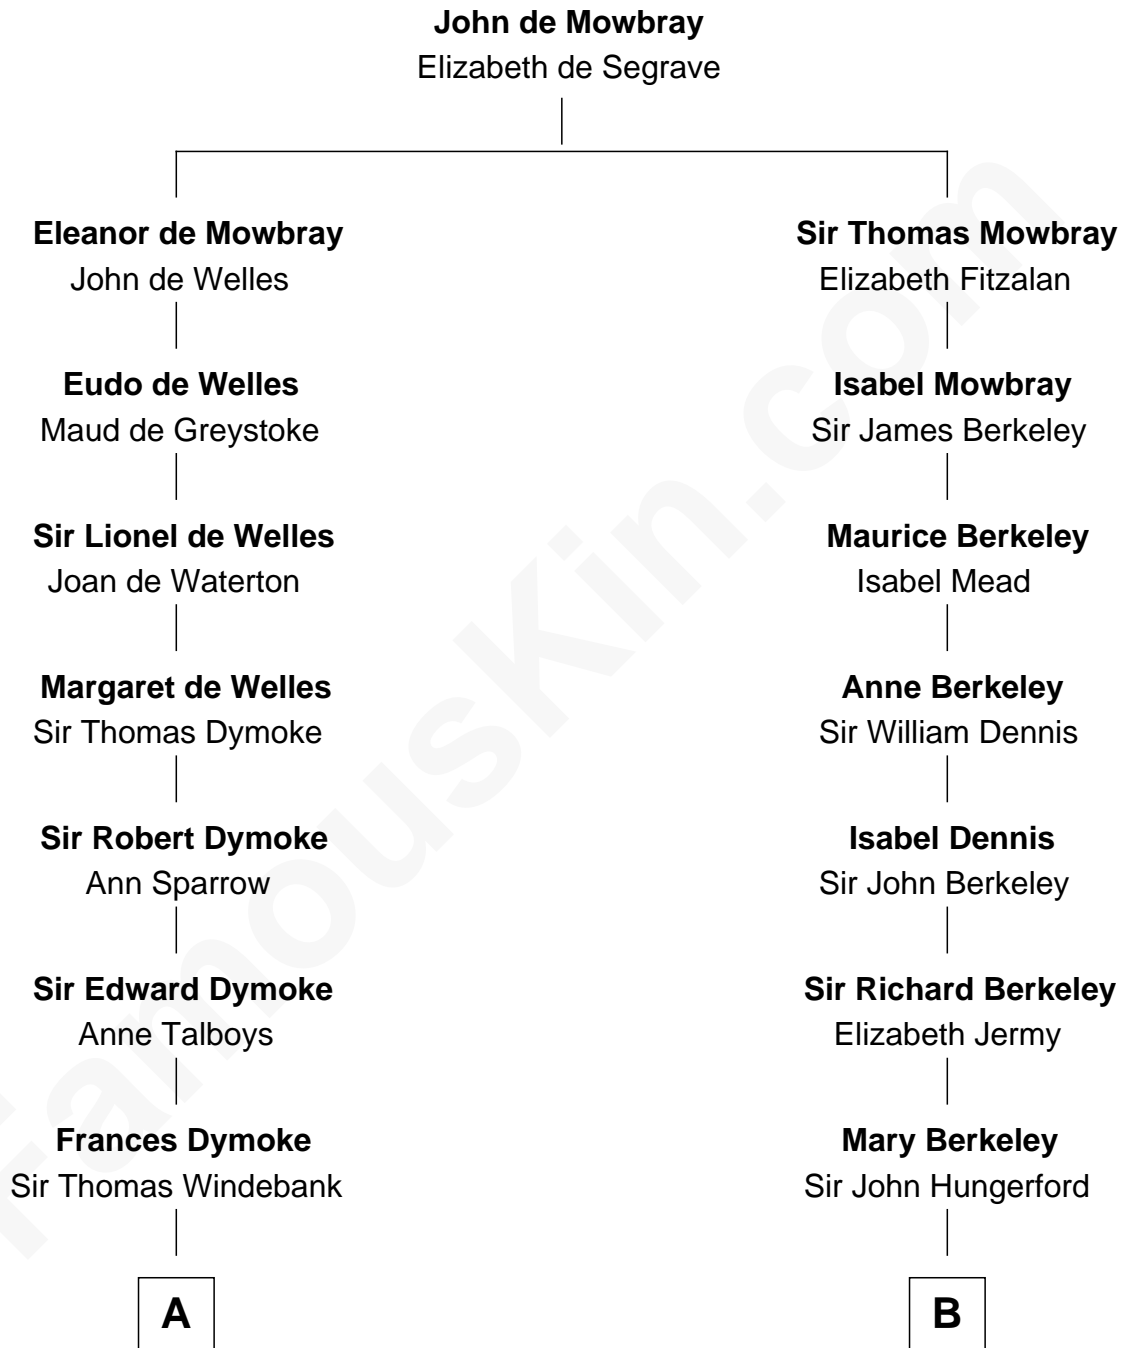

FamousKin.com
Relationship Chart of
George Washington
1st U.S. President

12th cousin 7 times removed of
Warren Buffett
Chairman & CEO, Berkshire Hathaway

C

Stella Frances Barber

John Ammon Stahl

Leila Stahl

Howard Homan Buffett

Warren Buffett

Chairman & CEO, Berkshire Hathaway

FamousKin.com