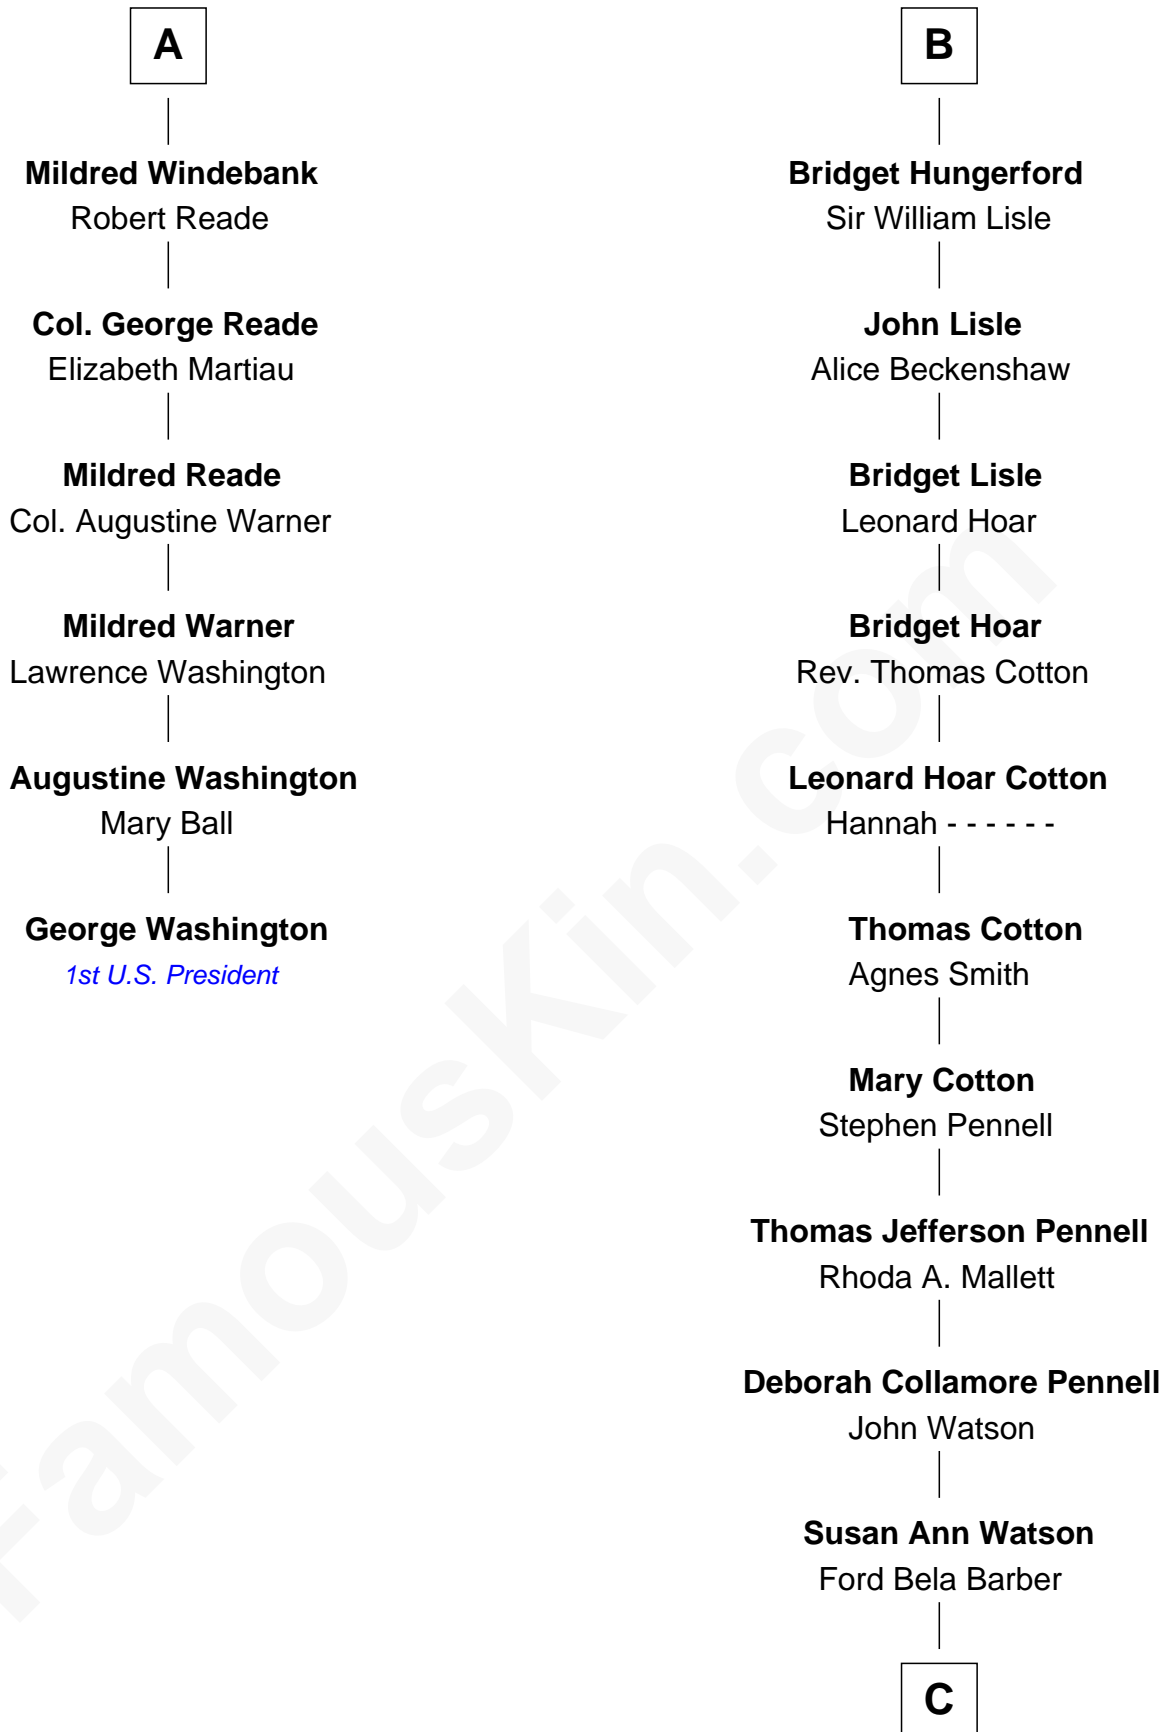

FamousKin.com
Relationship Chart of
George Washington
1st U.S. President

12th cousin 7 times removed of
Warren Buffett
Chairman & CEO, Berkshire Hathaway

C

Stella Frances Barber

John Ammon Stahl

Leila Stahl