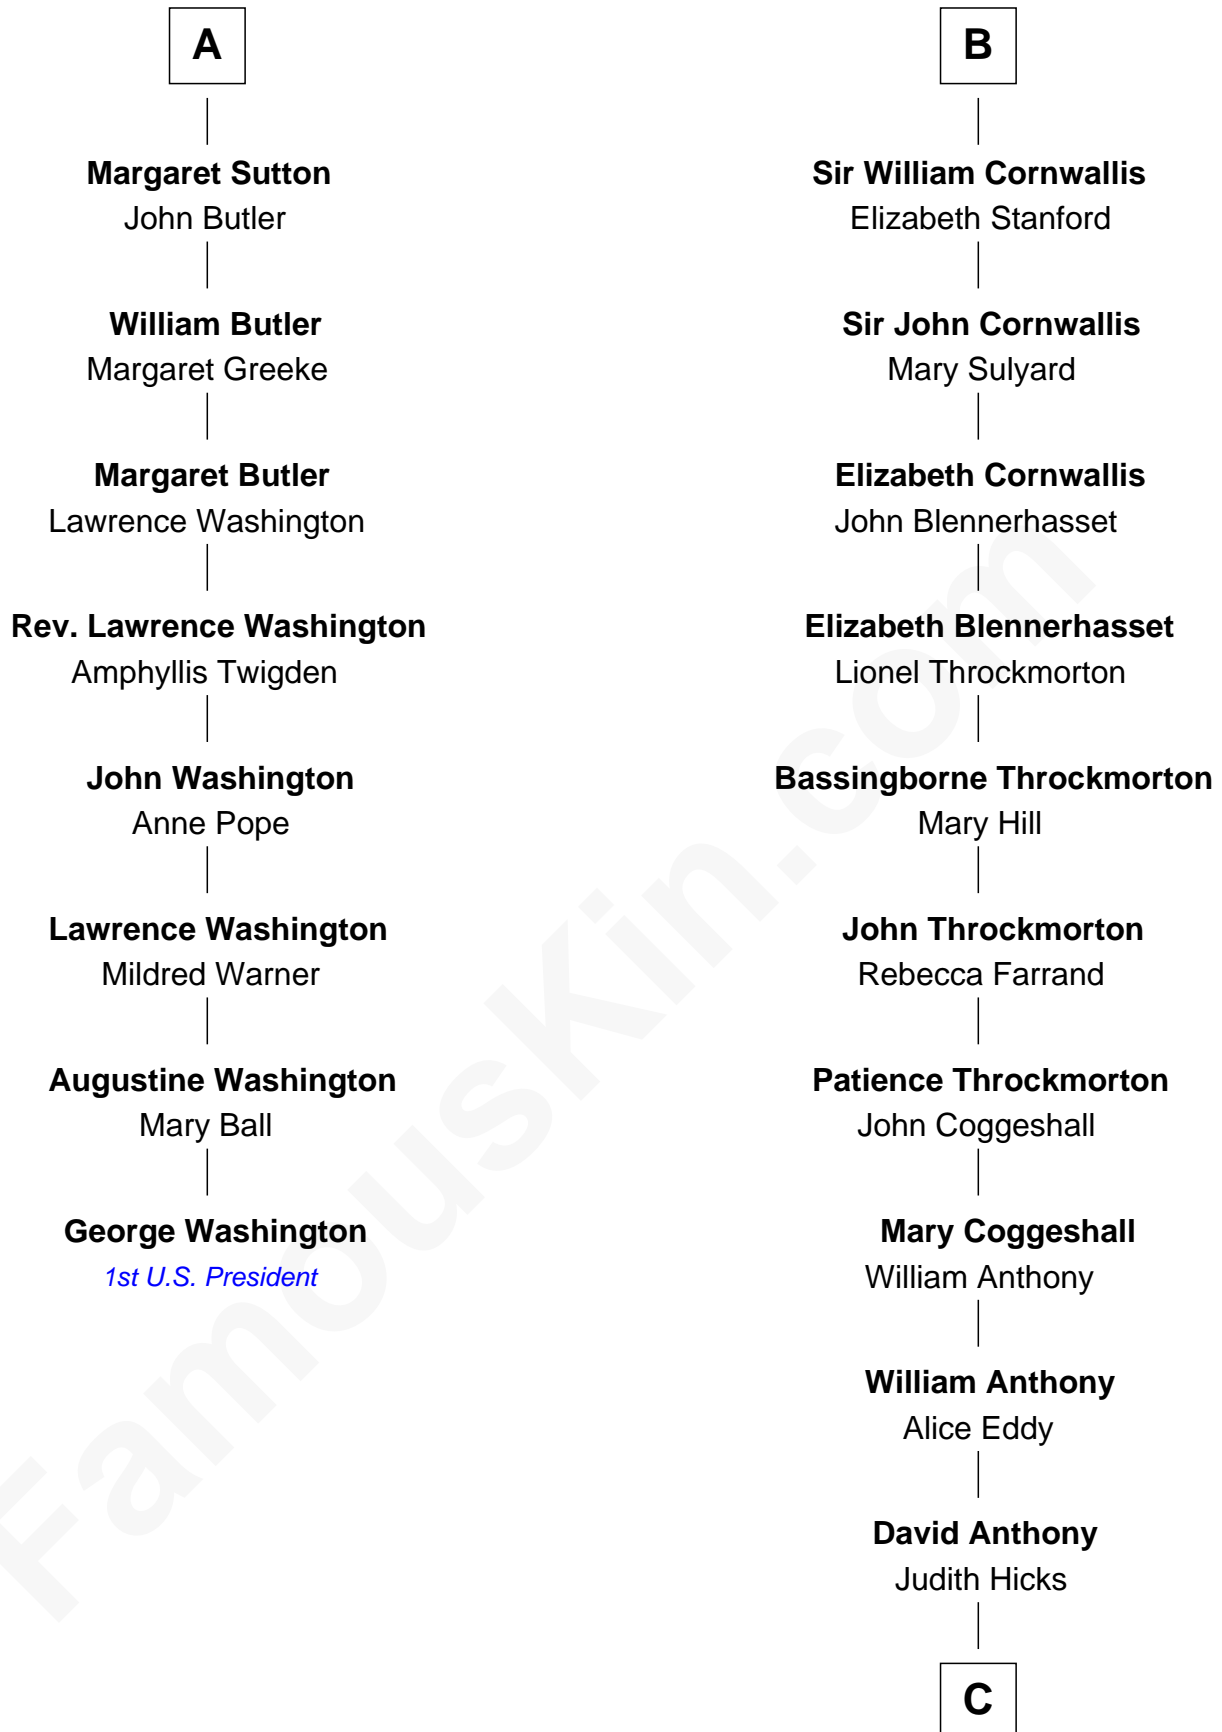

FamousKin.com

Relationship Chart of

George Washington

1st U.S. President

14th cousin 5 times removed of

Susan B. Anthony
Women's Rights Advocate

C

Humphrey Anthony

Hannah Lapham

Daniel Anthony

Lucy Read

Susan B. Anthony

Women's Rights Advocate

FamousKin.com