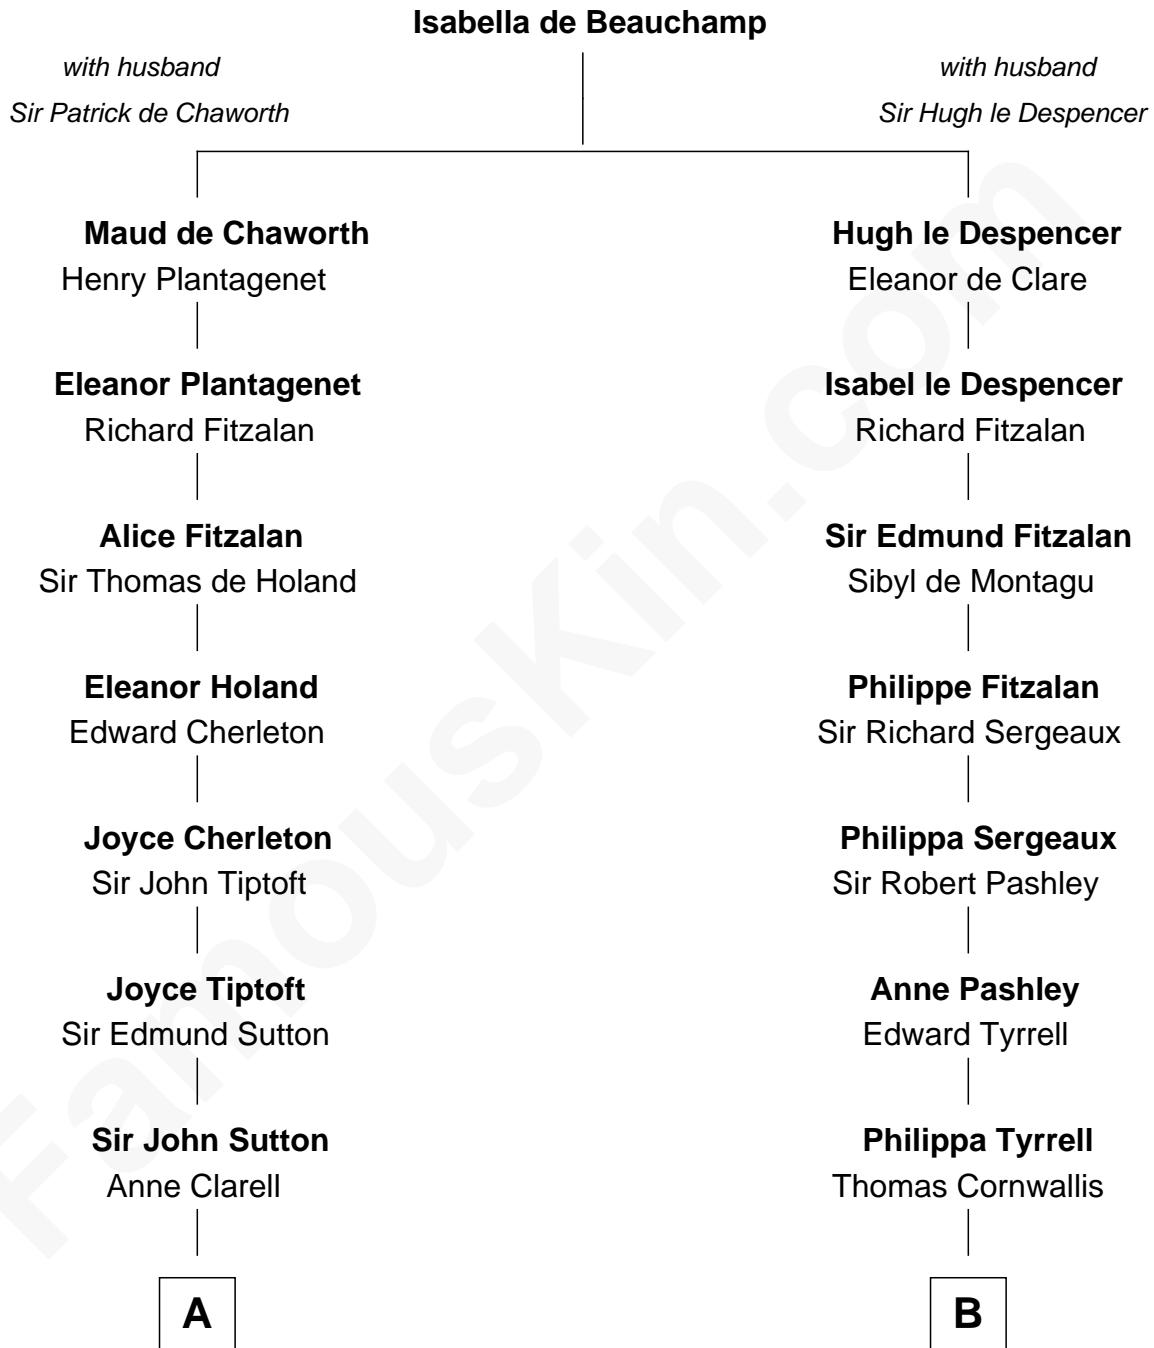

FamousKin.com

Relationship Chart of

George Washington

1st U.S. President

14th cousin 5 times removed of

Susan B. Anthony
Women's Rights Advocate

C

Humphrey Anthony

Hannah Lapham

Daniel Anthony

Lucy Read

Susan B. Anthony

Women's Rights Advocate

FamousKin.com