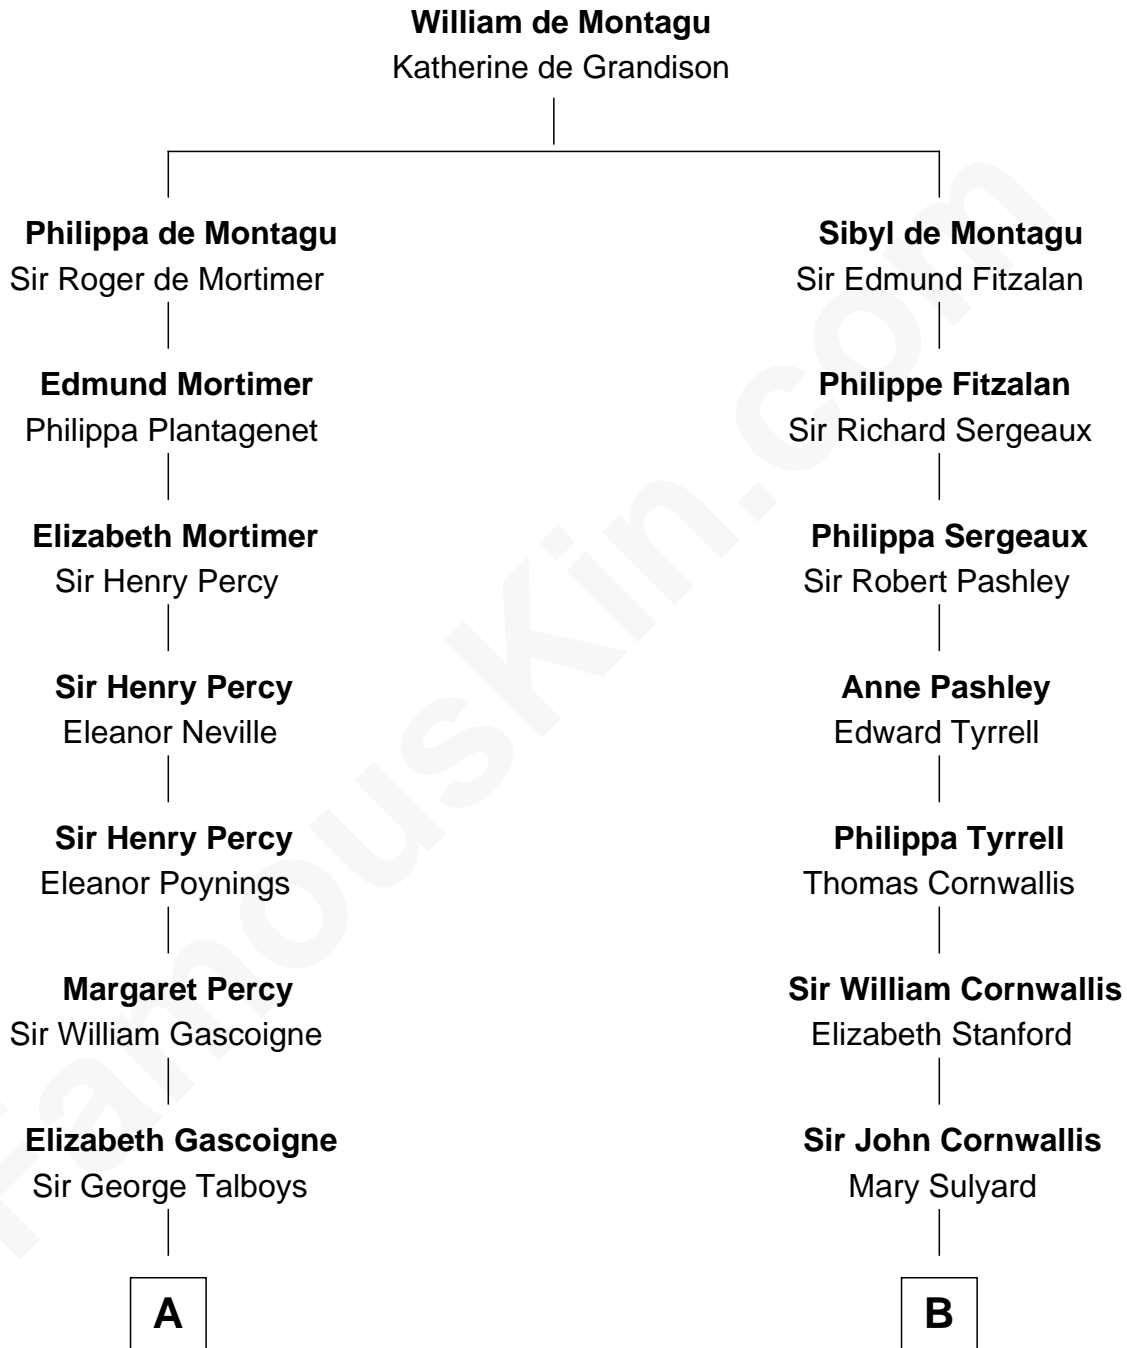

## Relationship Chart of

### George Washington

1st U.S. President

14th cousin 3 times removed of

**Susan B. Anthony**  
Women's Rights Advocate

**A**

**Anne Talboys**  
Sir Edward Dymoke

**Frances Dymoke**  
Sir Thomas Windebank

**Mildred Windebank**  
Robert Reade

**Col. George Reade**  
Elizabeth Martiau

**Mildred Reade**  
Col. Augustine Warner

**Mildred Warner**  
Lawrence Washington

**Augustine Washington**  
Mary Ball

**George Washington**  
*1st U.S. President*