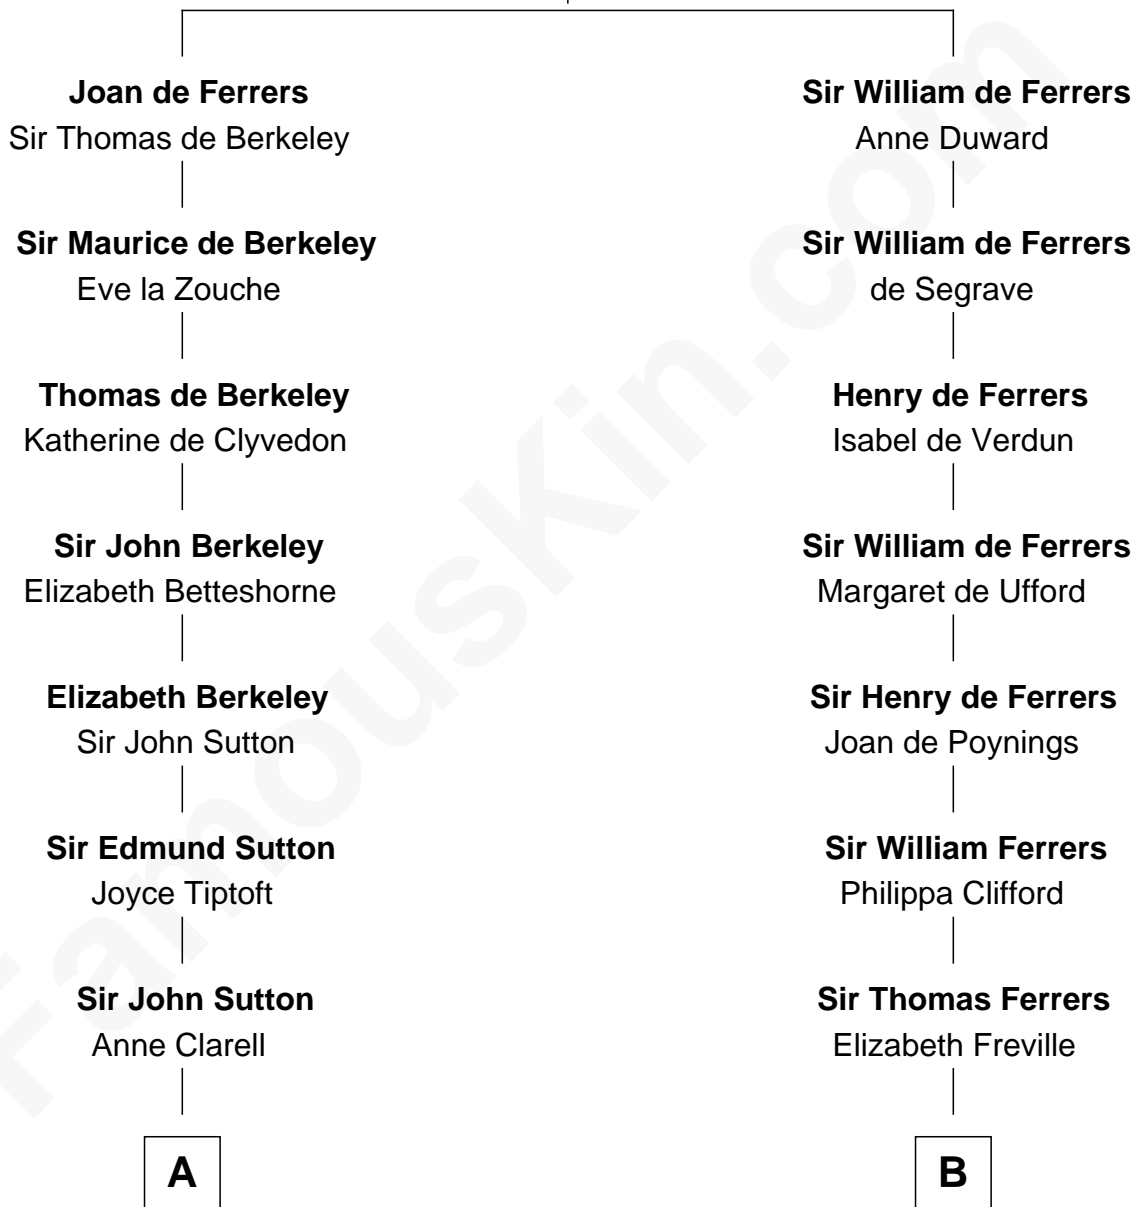

FamousKin.com
Relationship Chart of
George Washington
1st U.S. President

14th cousin 5 times removed of

Susan B. Anthony
Women's Rights Advocate

Sir William de Ferrers
 Margaret de Quincy

C

Humphrey Anthony

Hannah Lapham

Daniel Anthony

Lucy Read

Susan B. Anthony

Women's Rights Advocate

FamousKin.com