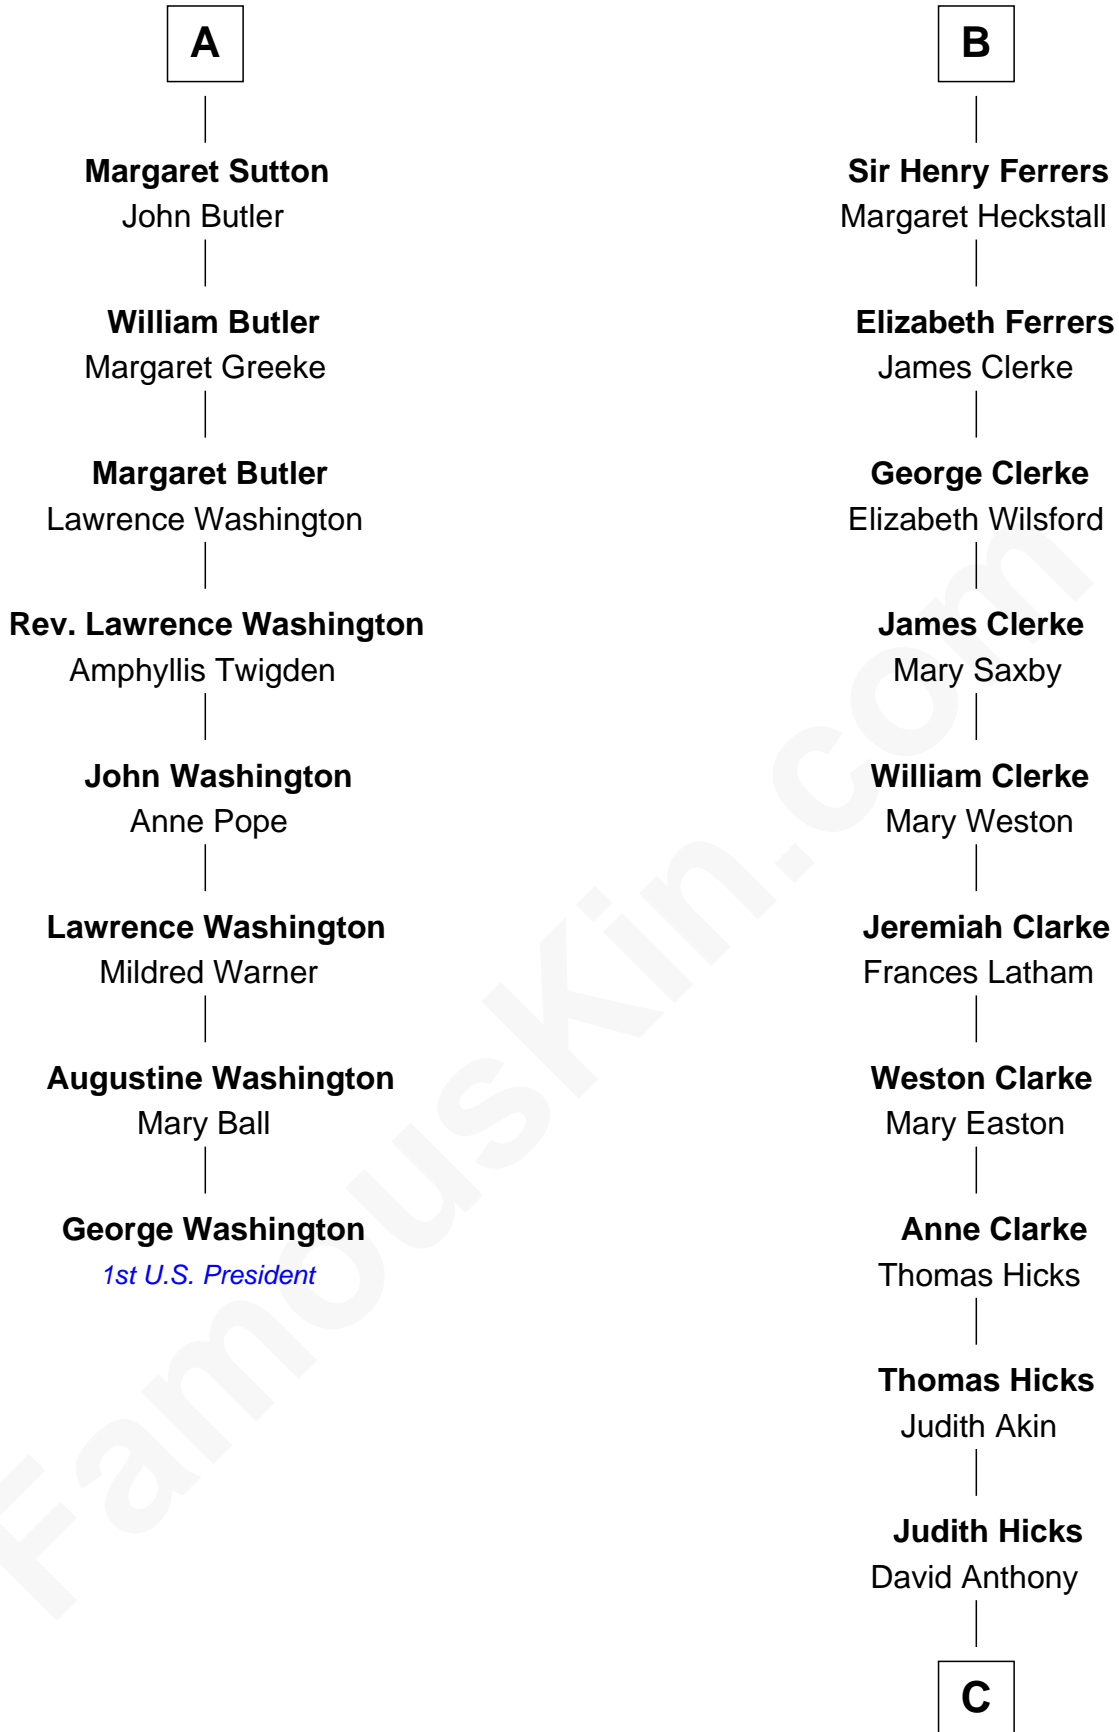

FamousKin.com
Relationship Chart of
George Washington
1st U.S. President

14th cousin 5 times removed of

Susan B. Anthony
Women's Rights Advocate

Sir William de Ferrers
 Margaret de Quincy

C

Humphrey Anthony

Hannah Lapham

Daniel Anthony

Lucy Read

Susan B. Anthony

Women's Rights Advocate

FamousKin.com