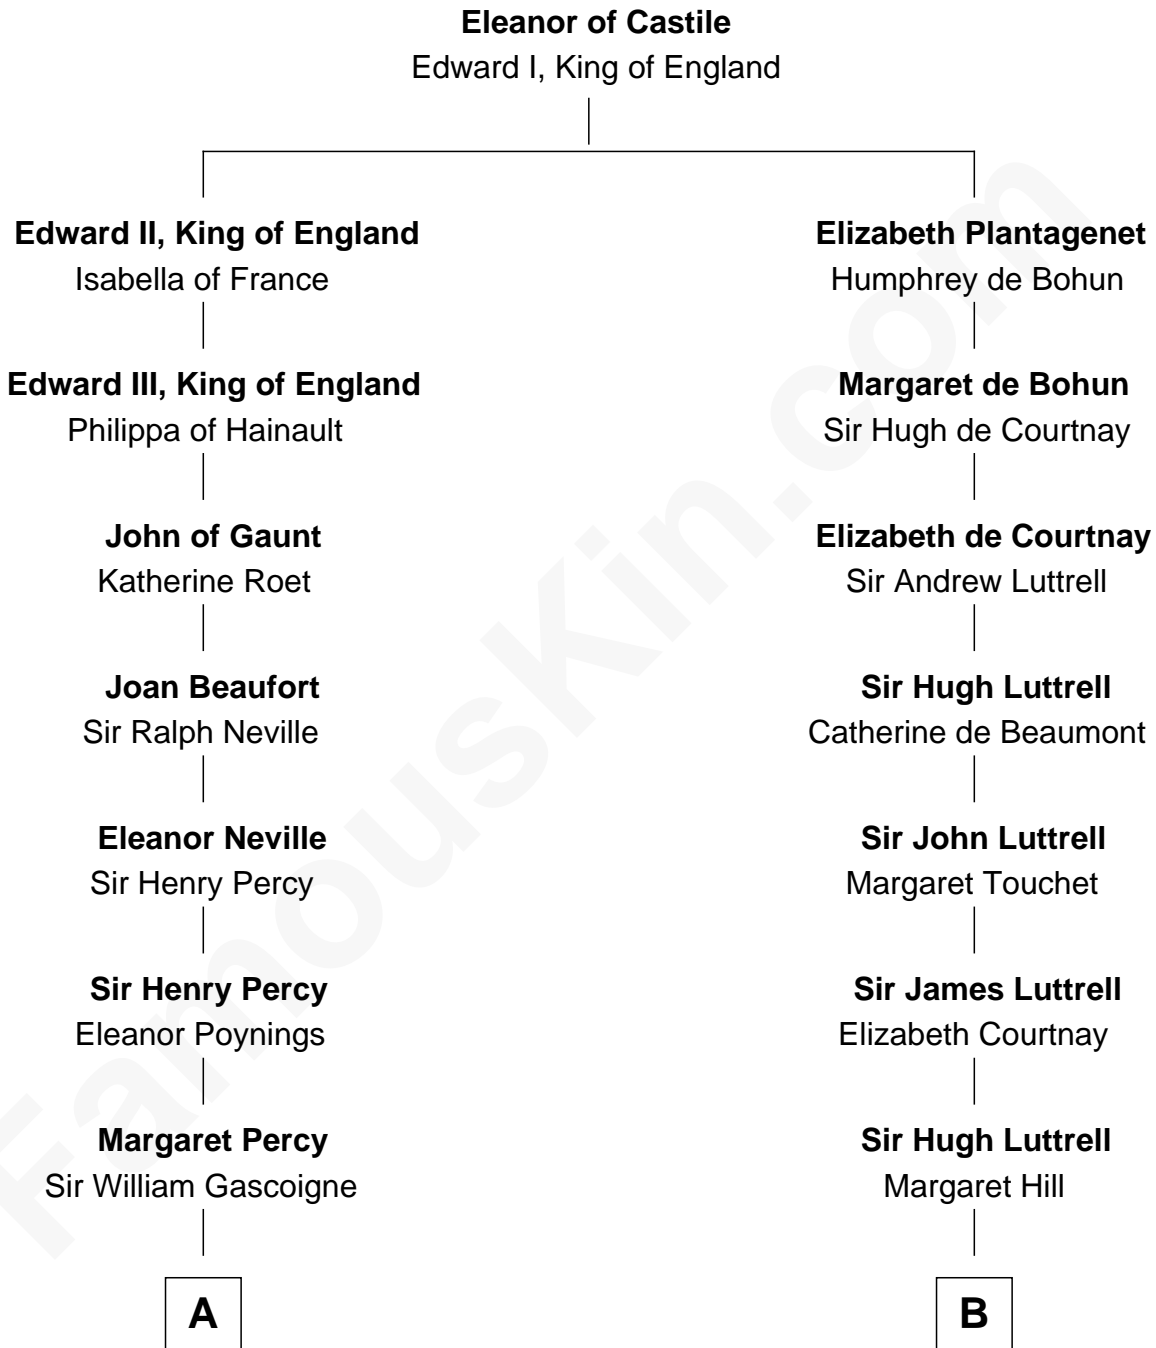

**FamousKin.com**  
**Relationship Chart of**  
**George Washington**  
*1st U.S. President*

**15th cousin 6 times removed of**  
**Dick Cheney**  
*46th U.S. Vice-President*

C

**Elias Eaton Cheney**

Lucy Fletcher

**Samuel Fletcher Cheney**

Ella A. Phillips

**Thomas Herbert Cheney**

Margaret E. Tyler

**Richard Herbert Cheney**

Marge Lorraine Dickey

**Dick Cheney**

*46th U.S. Vice-President*