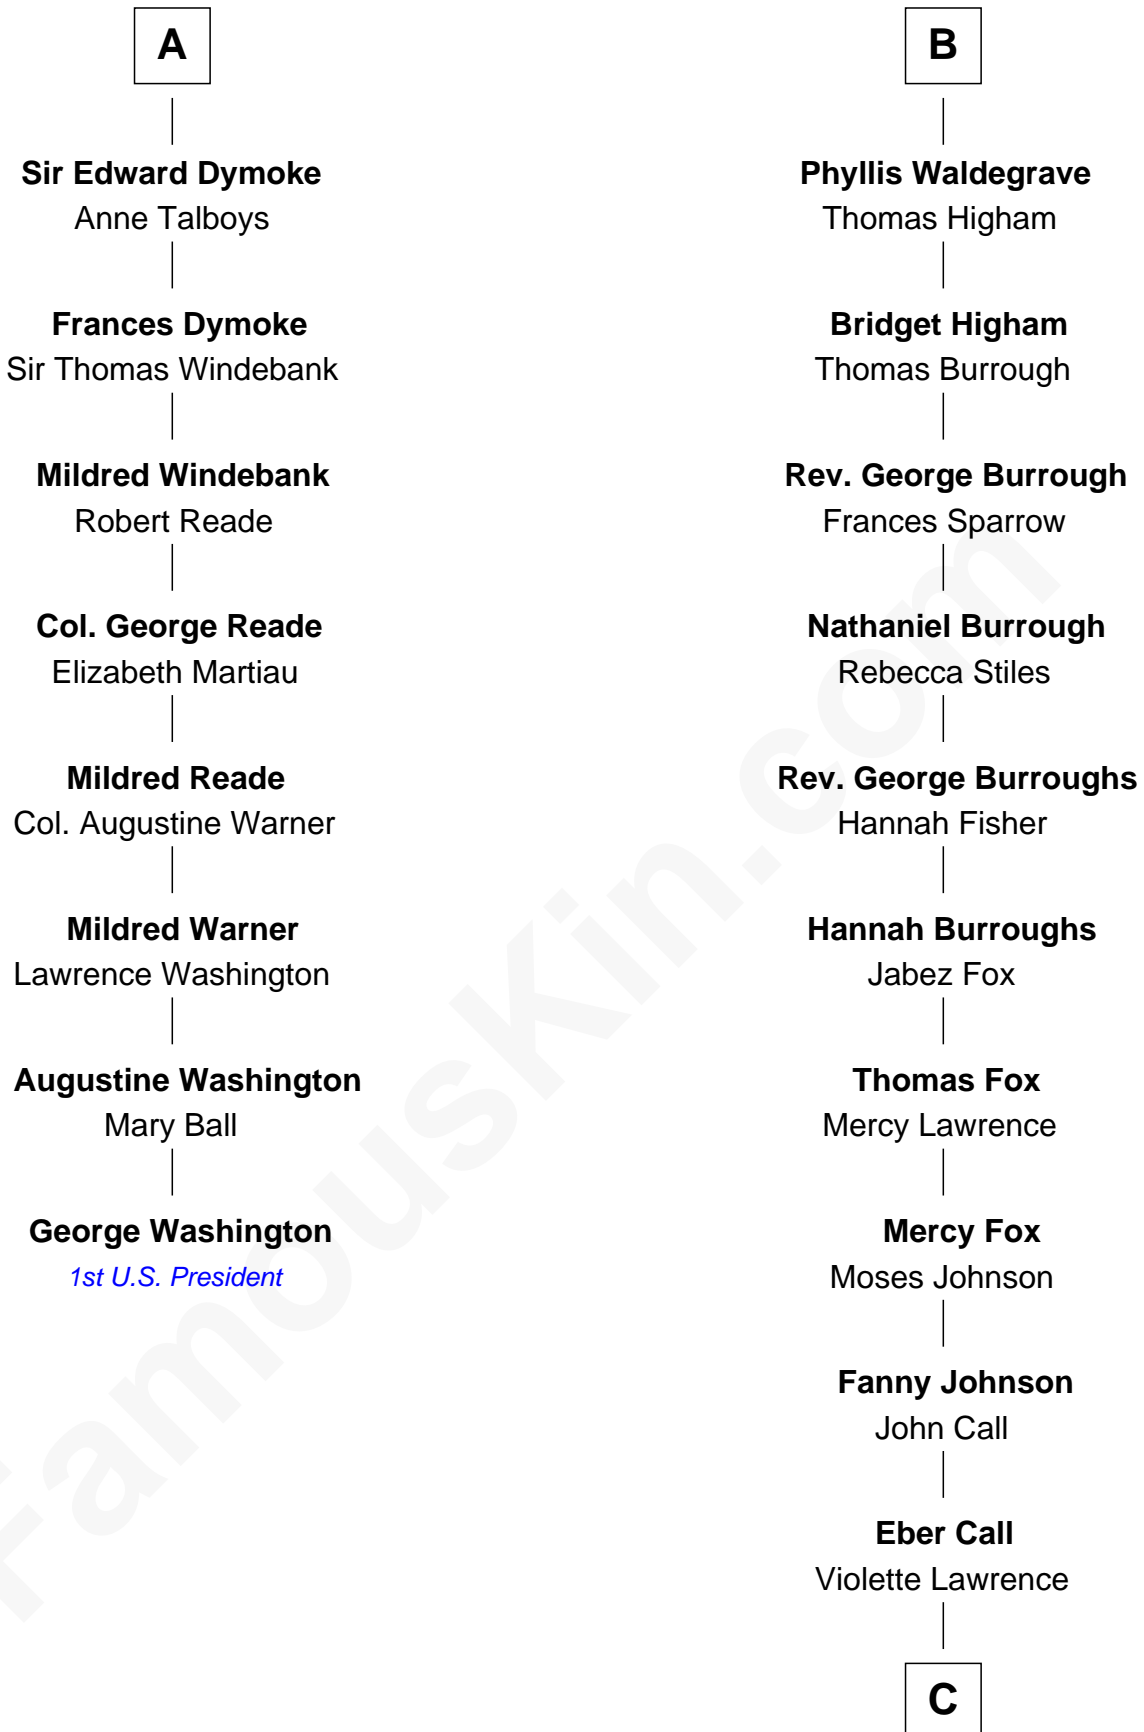

**FamousKin.com**  
**Relationship Chart of**  
**George Washington**  
*1st U.S. President*

14th cousin 5 times removed of

**Walt Disney**  
*Co-Founder of The Walt Disney Company*

**C**

**Charles Call**  
Henrietta Gross

**Flora Call**  
Elias Charles Disney

**Walt Disney**  
*Co-Founder of The Walt Disney Co.*

FamousKin.com