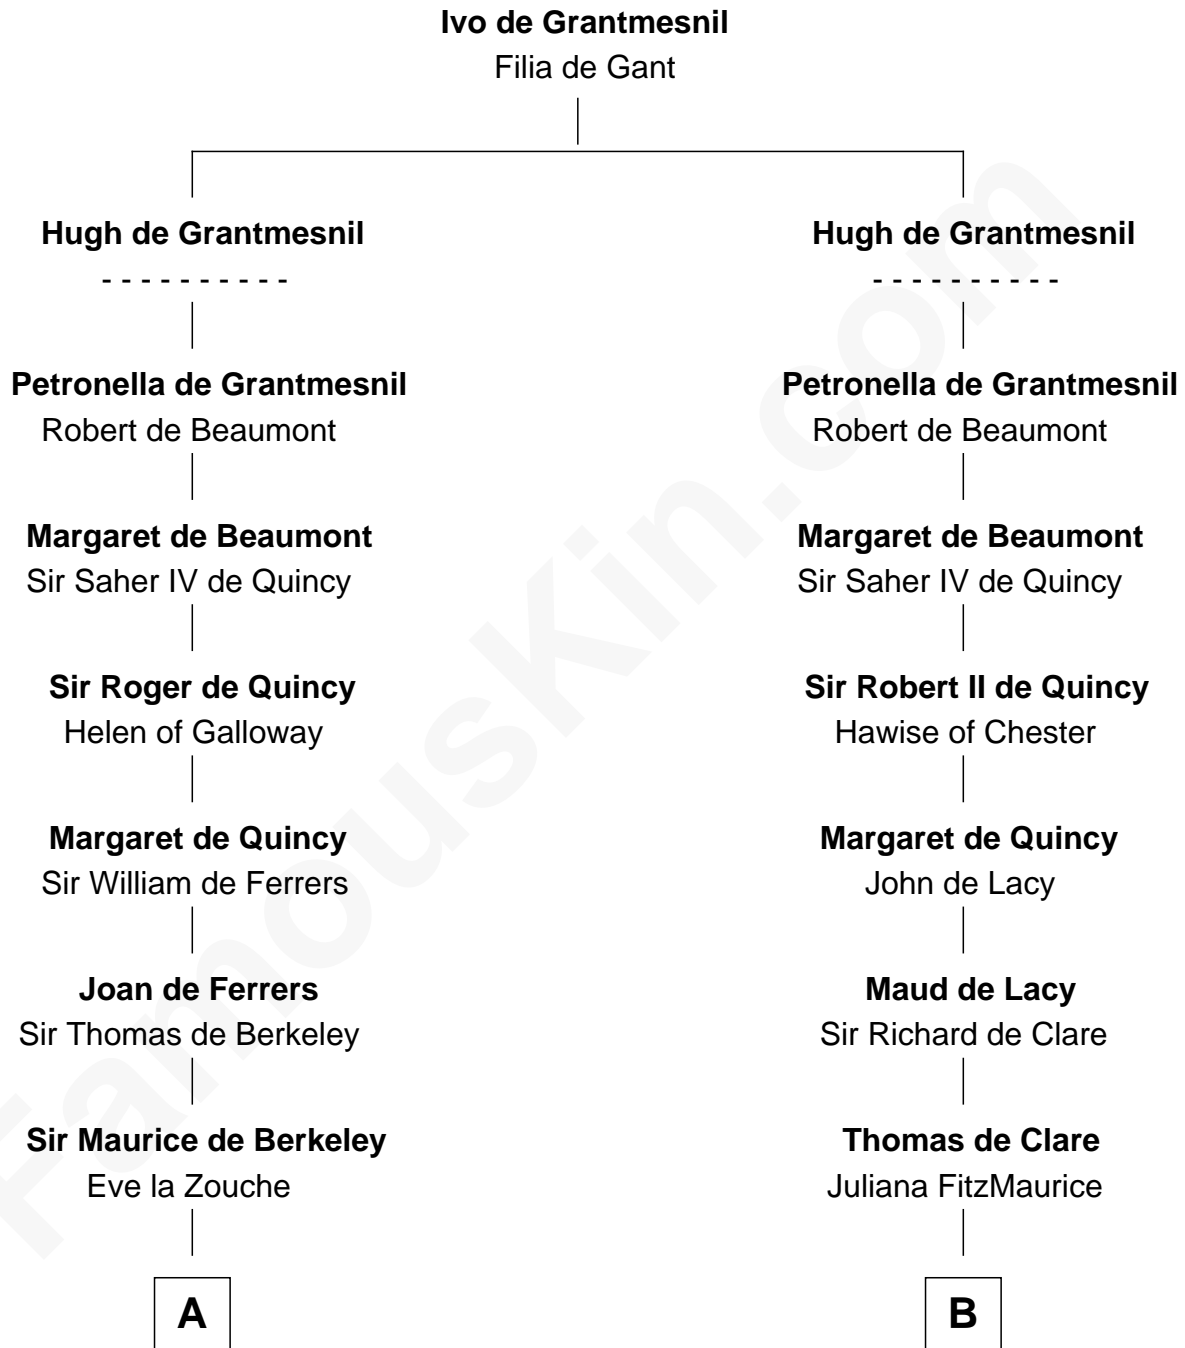

## Relationship Chart of

### George Washington

1st U.S. President

19th cousin of

**Rev. George Burroughs**

Executed for Witchcraft, Salem 1692

**C**

**Lawrence Washington**

Mildred Warner

Rebecca Stiles

**Rev. George Burroughs**

*Salem Witch Trials 1692*

FamousKin.com