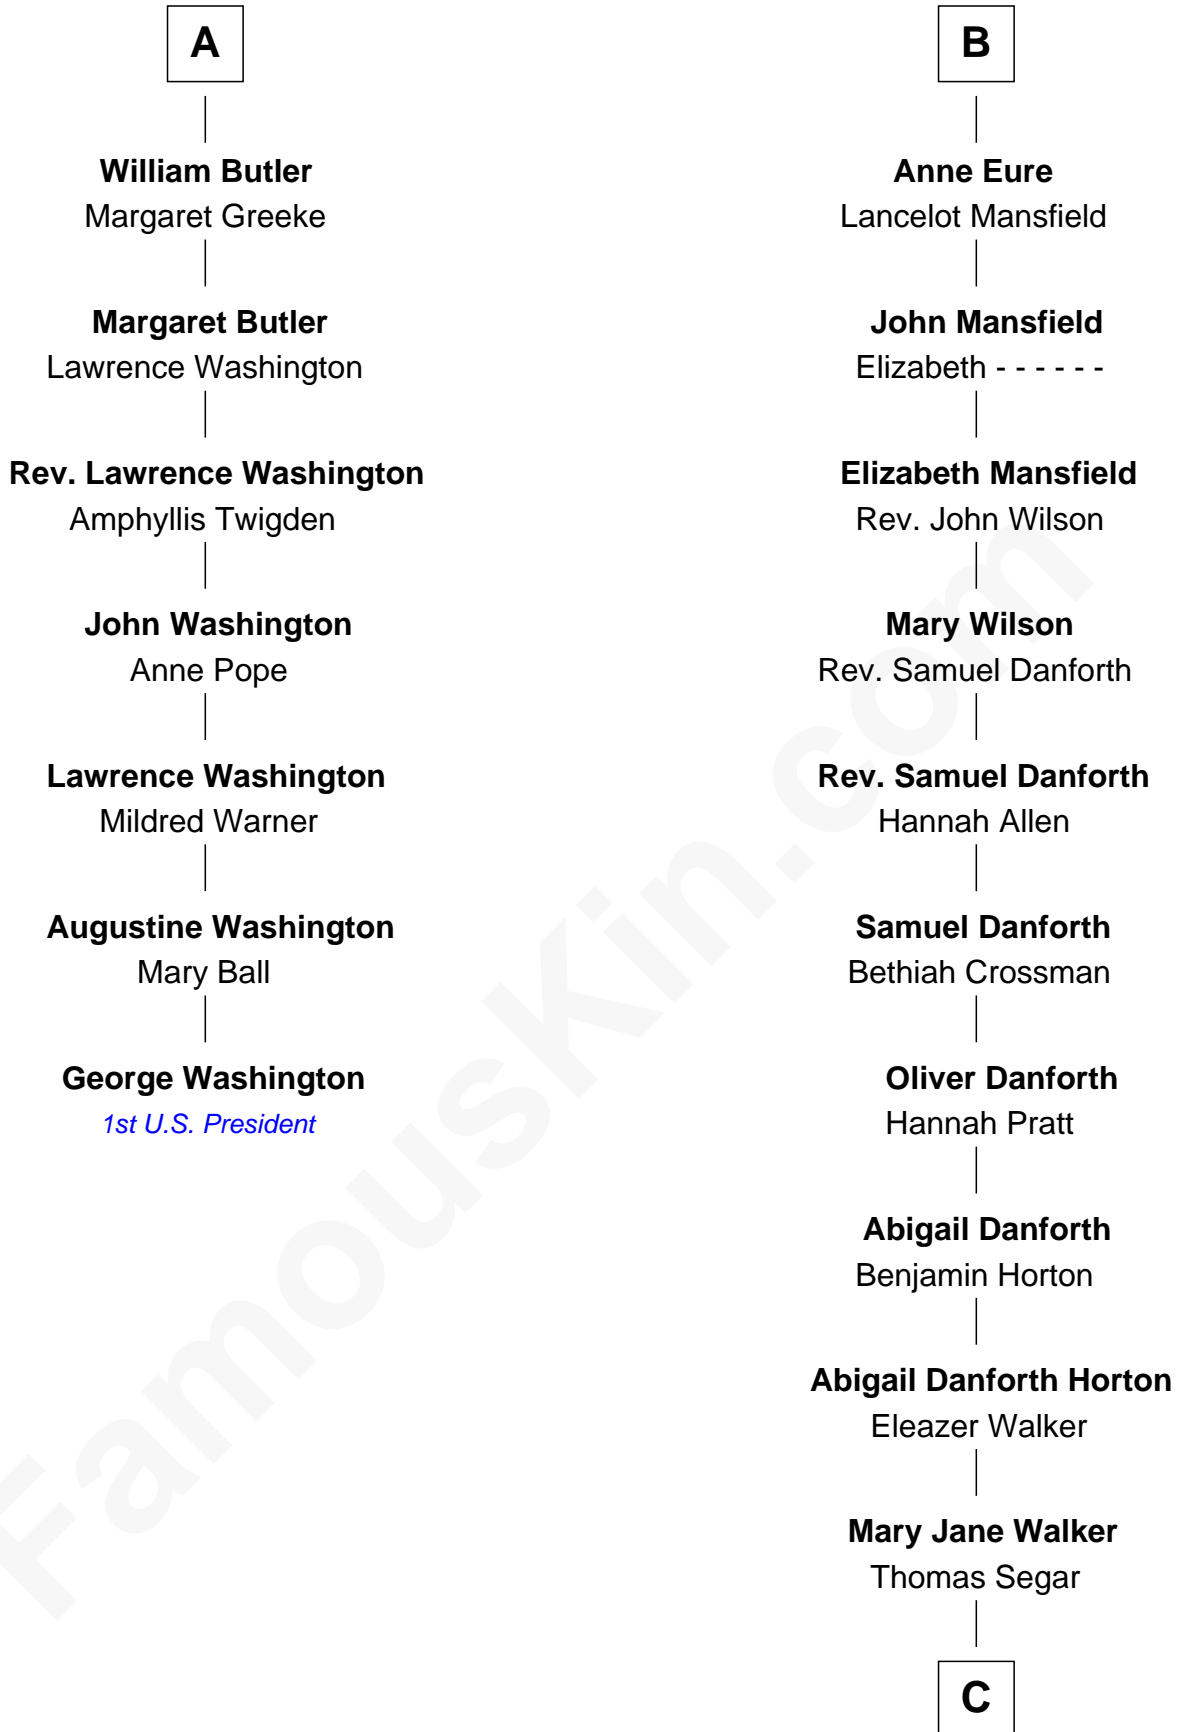

FamousKin.com

Relationship Chart of

George Washington

1st U.S. President

13th cousin 5 times removed of

E. C. Segar
 Cartoonist (Popeye creator)

C

Amzi Andrews Segar

Erma Irene Crisler

E. C. Segar

Cartoonist

FamousKin.com